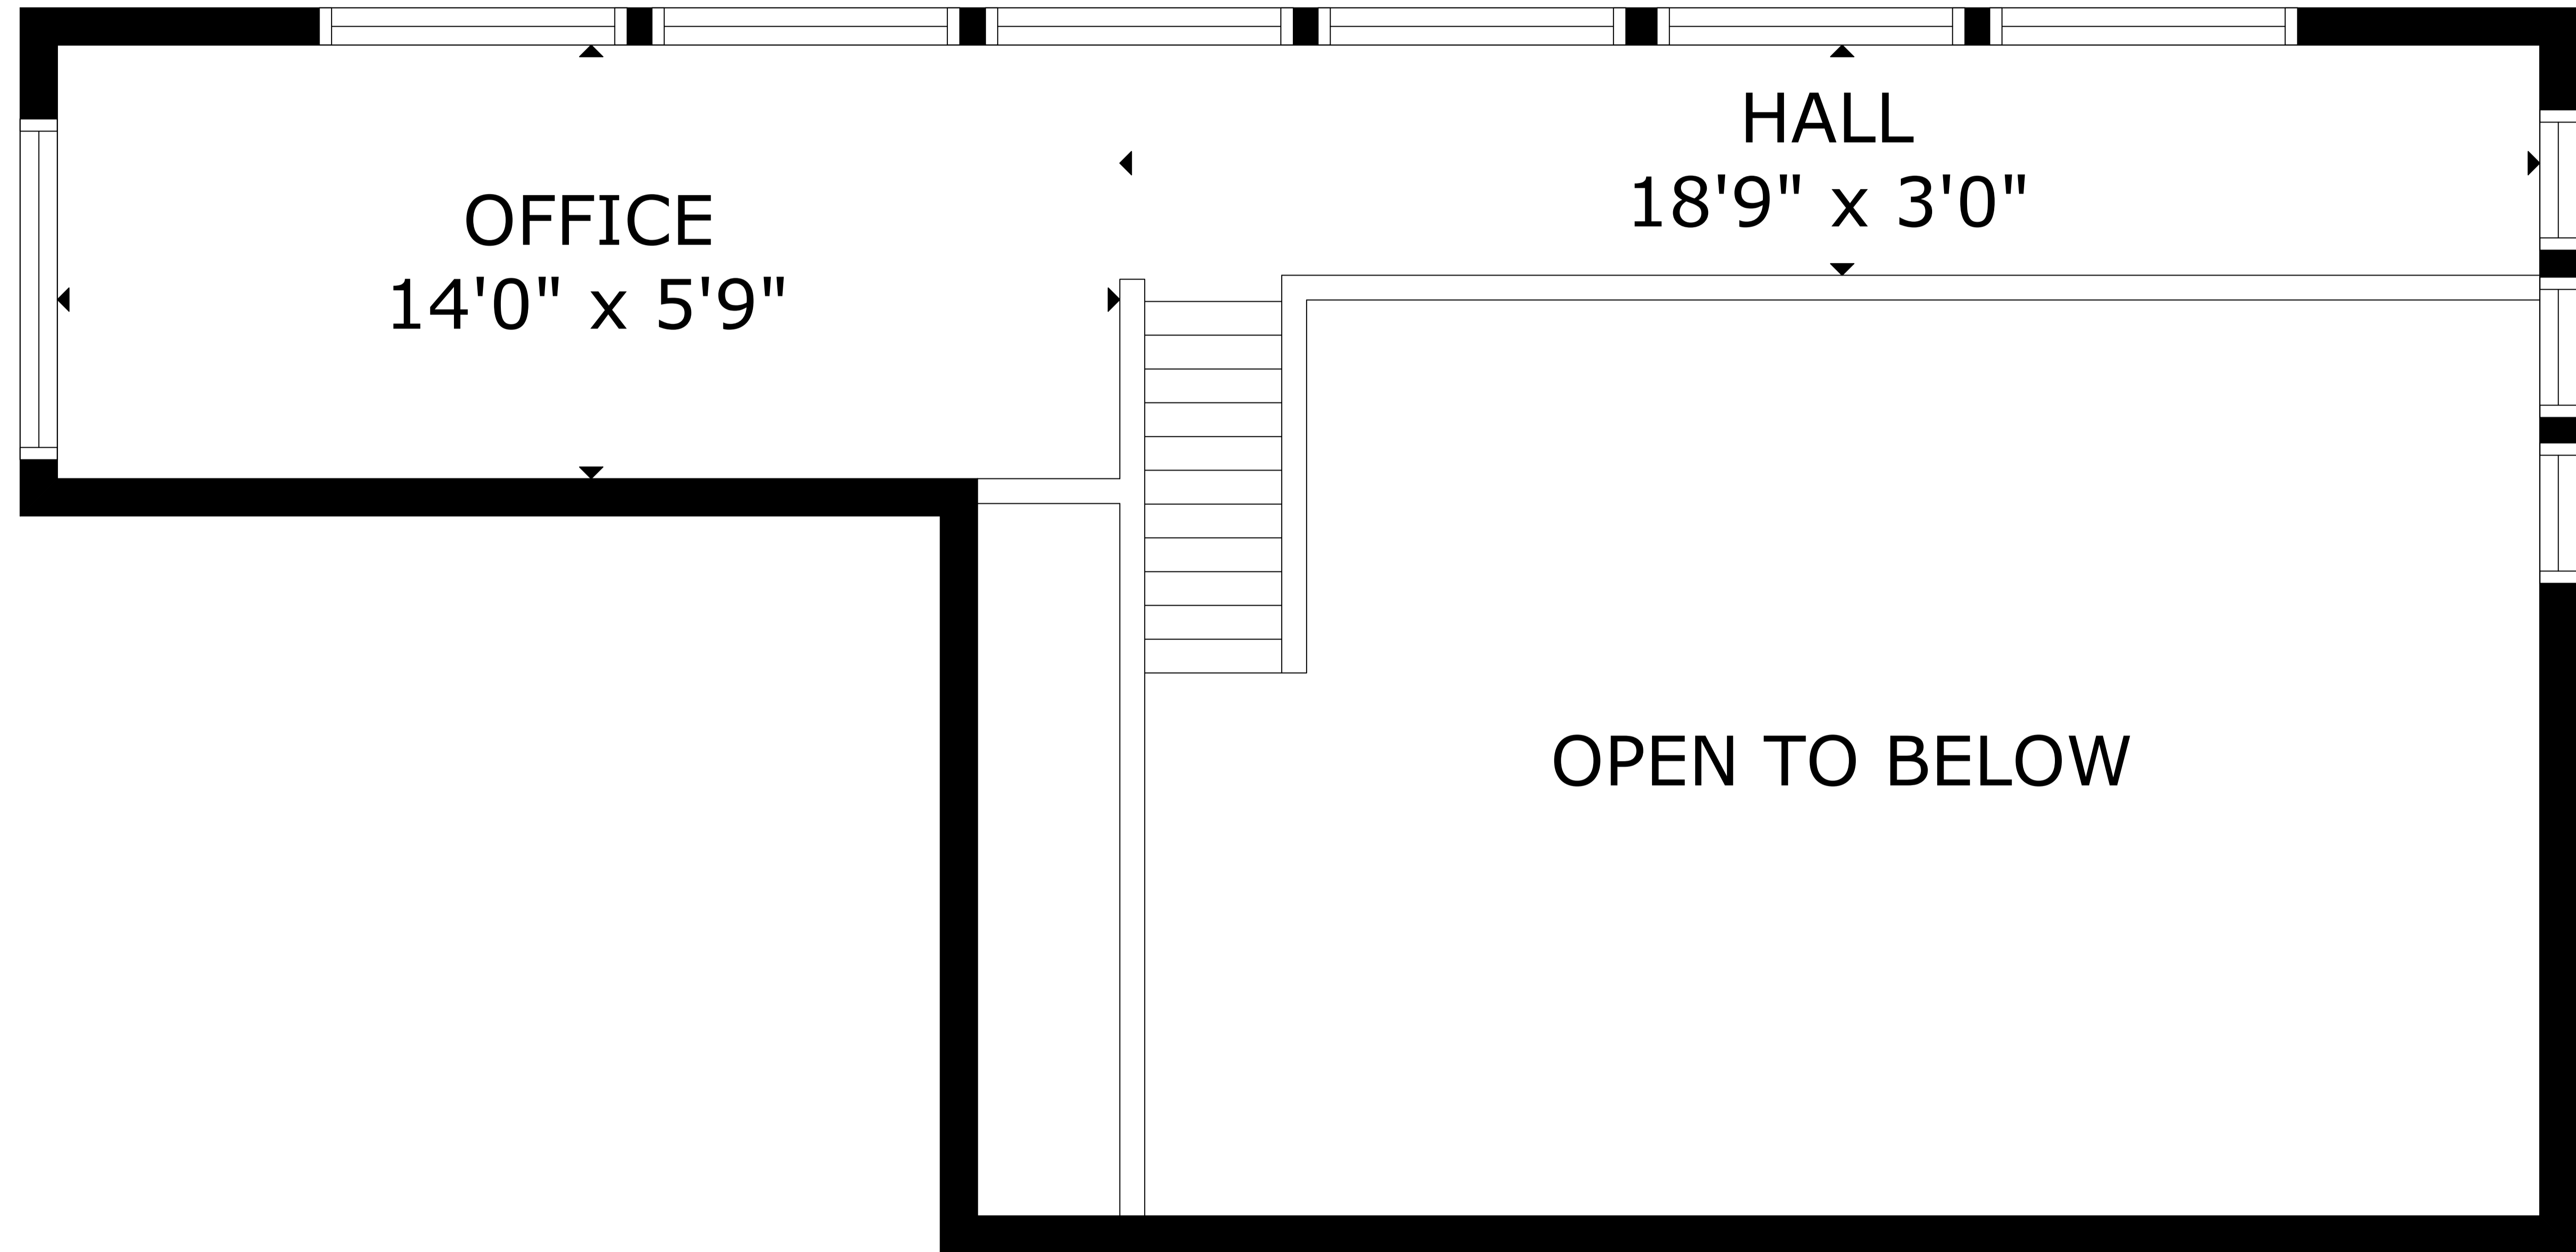

12 Whynacht Cove Rd, Lunenburg NS B0J 2C0, CA

FLOOR 3

FLOOR 2

FLOOR 1

GROSS INTERNAL AREA
TOTAL: 2,083 sq.ft
FLOOR 1: 950 sq.ft, FLOOR 2: 977 sq.ft, FLOOR 3: 156 sq.ft
EXCLUDED AREAS: PATIO: 207 sq.ft, DECK: 89 sq.ft, PORCH: 32 sq.ft
SIZE AND DIMENSIONS ARE APPROXIMATE, ACTUAL MAY VARY

12 Whynacht Cove Rd, Lunenburg NS B0J 2C0, CA

GROSS INTERNAL AREA

TOTAL: 2,083 sq.ft

FLOOR 1: 950 sq.ft, FLOOR 2: 977 sq.ft, FLOOR 3: 156 sq.ft

EXCLUDED AREAS: PATIO: 207 sq.ft, DECK: 89 sq.ft, PORCH: 32 sq.ft

SIZE AND DIMENSIONS ARE APPROXIMATE, ACTUAL MAY VARY

12 Whynacht Cove Rd, Lunenburg NS B0J 2C0, CA

GROSS INTERNAL AREA
TOTAL: 2,083 sq.ft
FLOOR 1: 950 sq.ft, FLOOR 2: 977 sq.ft, FLOOR 3: 156 sq.ft
EXCLUDED AREAS: PATIO: 207 sq.ft, DECK: 89 sq.ft, PORCH: 32 sq.ft
SIZE AND DIMENSIONS ARE APPROXIMATE, ACTUAL MAY VARY

12 Whynacht Cove Rd, Lunenburg NS B0J 2C0, CA

GROSS INTERNAL AREA
TOTAL: 2,083 sq.ft
FLOOR 1: 950 sq.ft, FLOOR 2: 977 sq.ft, FLOOR 3: 156 sq.ft
EXCLUDED AREAS: PATIO: 207 sq.ft, DECK: 89 sq.ft, PORCH: 32 sq.ft
SIZE AND DIMENSIONS ARE APPROXIMATE, ACTUAL MAY VARY