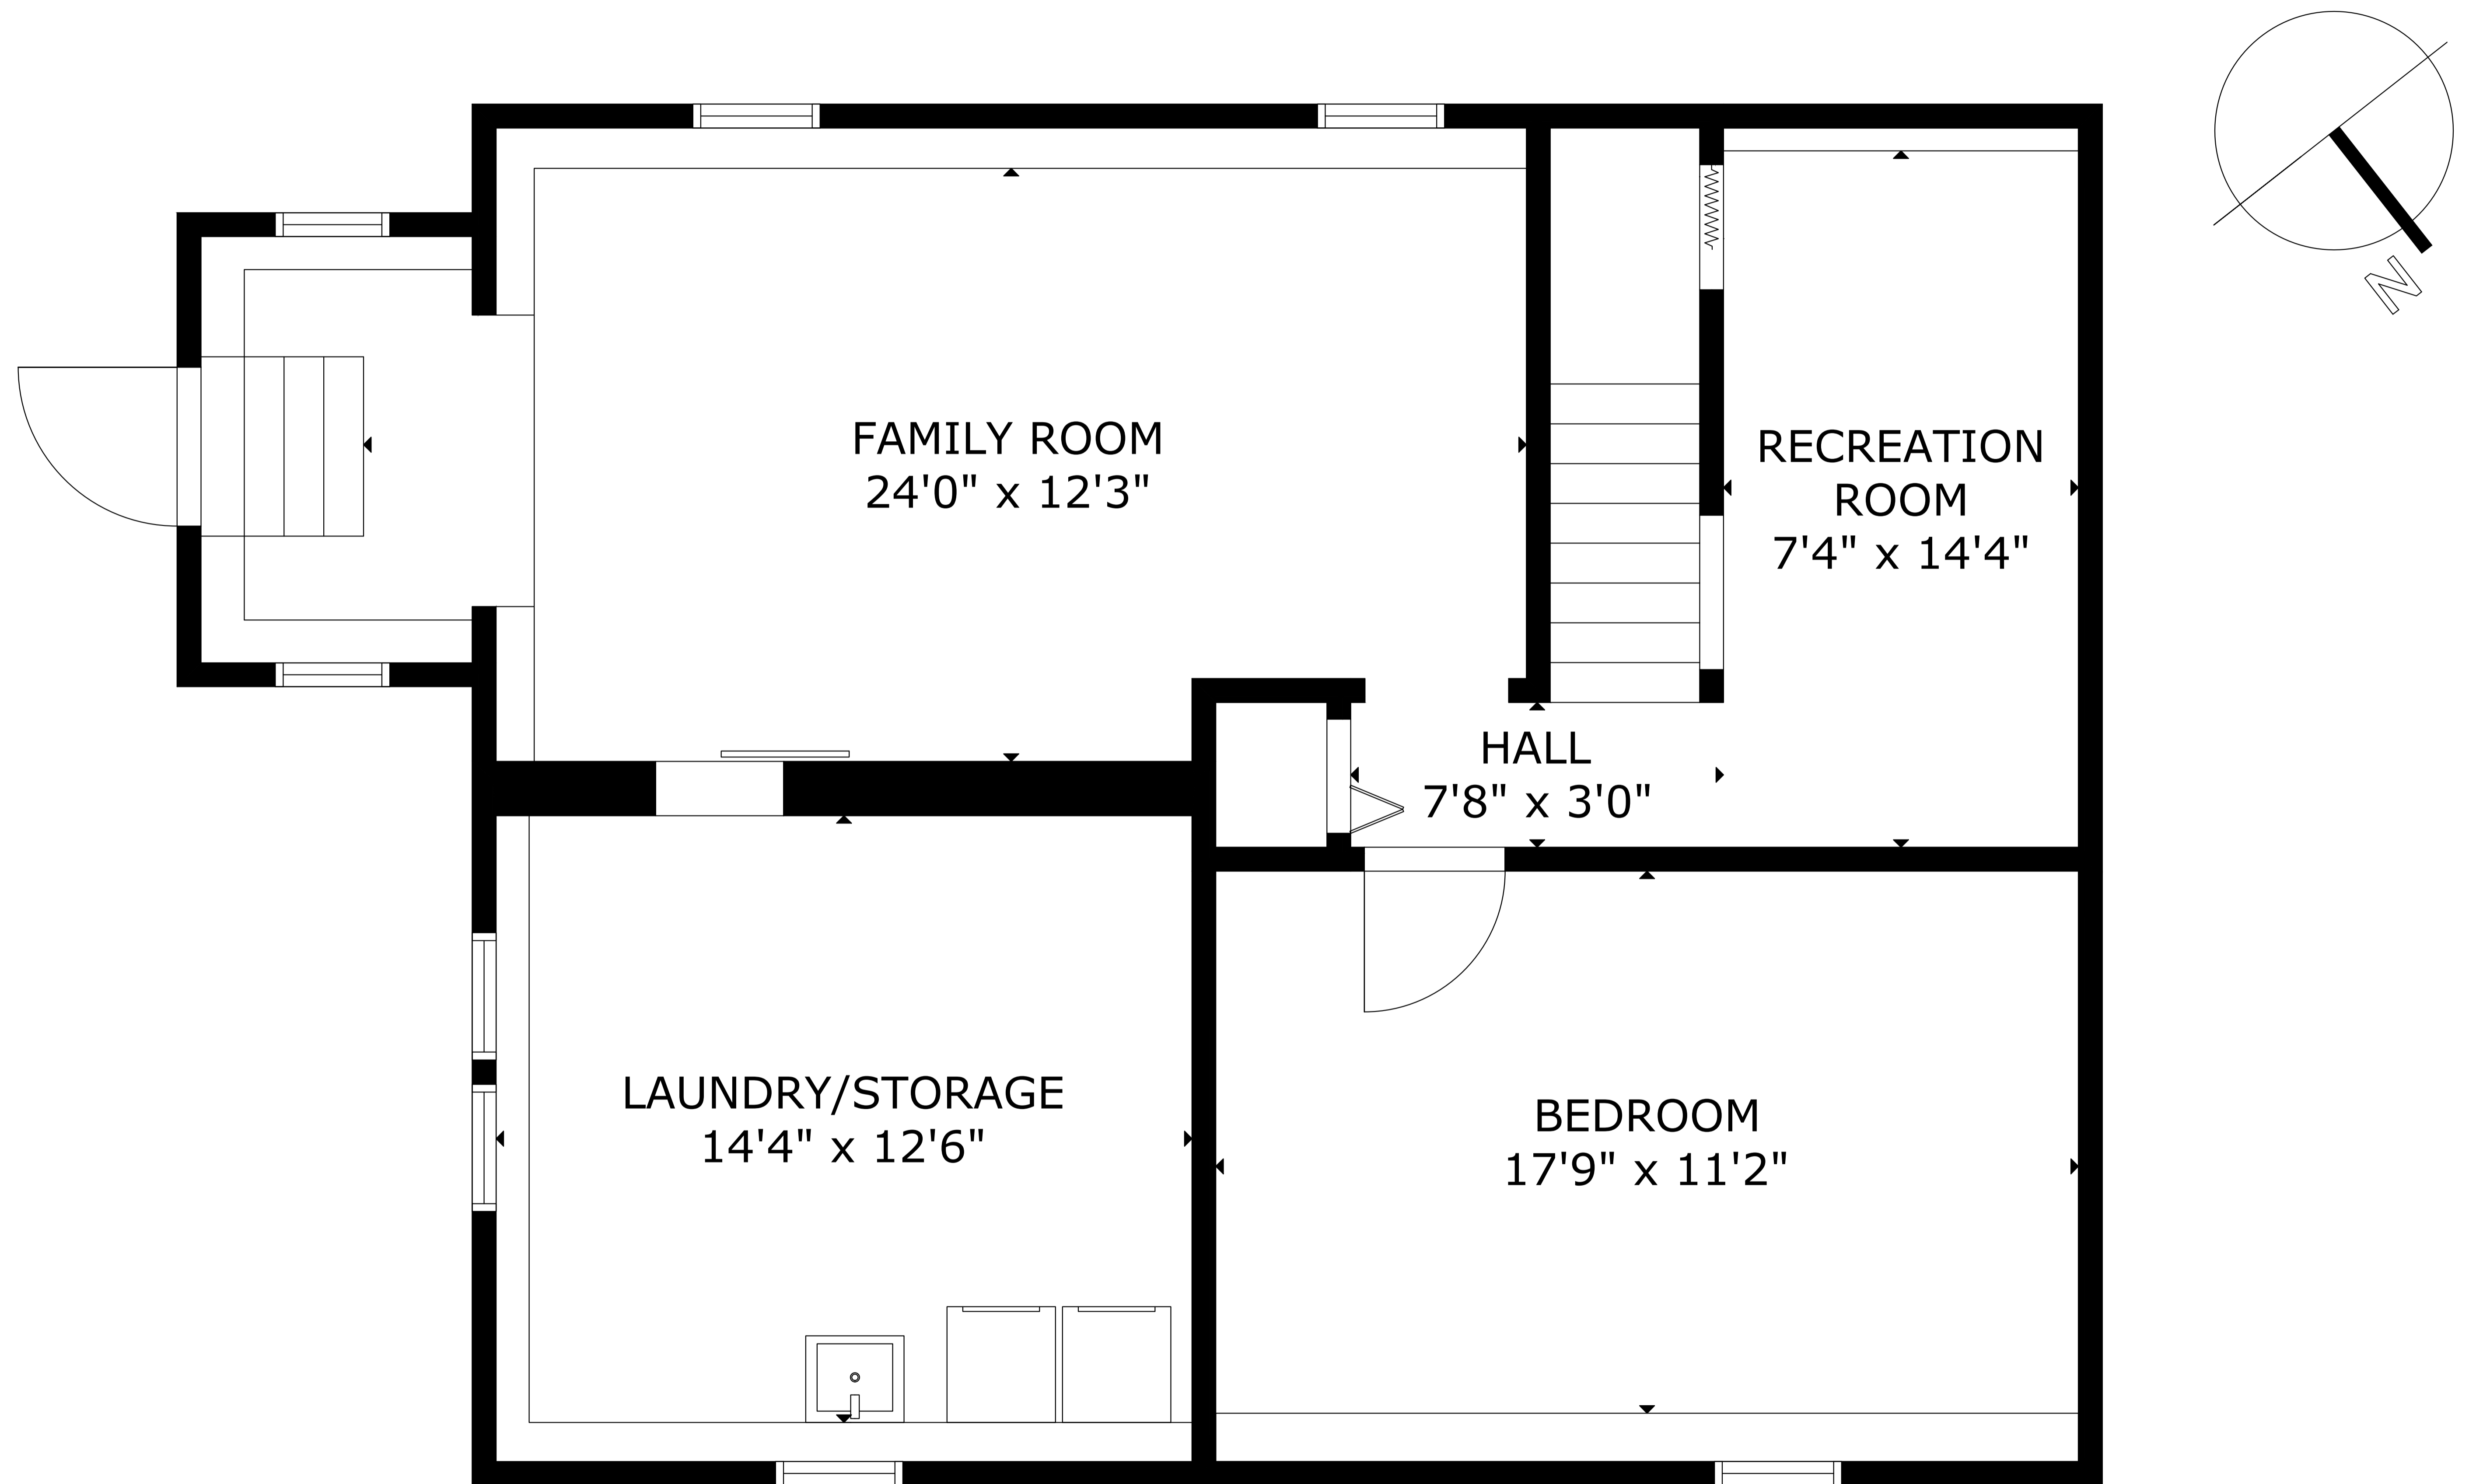

12 Whynacht Cove Rd, Lunenburg NS B0J 2C0, CA

FLOOR 3

FLOOR 2

FLOOR 1

GROSS INTERNAL AREA
TOTAL: 2,083 sq.ft
FLOOR 1: 950 sq.ft, FLOOR 2: 977 sq.ft, FLOOR 3: 156 sq.ft
EXCLUDED AREAS: PATIO: 207 sq.ft, DECK: 89 sq.ft, PORCH: 32 sq.ft
SIZE AND DIMENSIONS ARE APPROXIMATE, ACTUAL MAY VARY

12 Whynacht Cove Rd, Lunenburg NS B0J 2C0, CA

GROSS INTERNAL AREA

TOTAL: 2,083 sq.ft

FLOOR 1: 950 sq.ft, FLOOR 2: 977 sq.ft, FLOOR 3: 156 sq.ft

EXCLUDED AREAS: PATIO: 207 sq.ft, DECK: 89 sq.ft, PORCH: 32 sq.ft

SIZE AND DIMENSIONS ARE APPROXIMATE, ACTUAL MAY VARY

12 Whynacht Cove Rd, Lunenburg NS B0J 2C0, CA

GROSS INTERNAL AREA
TOTAL: 2,083 sq.ft
FLOOR 1: 950 sq.ft, FLOOR 2: 977 sq.ft, FLOOR 3: 156 sq.ft
EXCLUDED AREAS: PATIO: 207 sq.ft, DECK: 89 sq.ft, PORCH: 32 sq.ft
SIZE AND DIMENSIONS ARE APPROXIMATE, ACTUAL MAY VARY

12 Whynacht Cove Rd, Lunenburg NS B0J 2C0, CA

GROSS INTERNAL AREA
TOTAL: 2,083 sq.ft
FLOOR 1: 950 sq.ft, FLOOR 2: 977 sq.ft, FLOOR 3: 156 sq.ft
EXCLUDED AREAS: PATIO: 207 sq.ft, DECK: 89 sq.ft, PORCH: 32 sq.ft
SIZE AND DIMENSIONS ARE APPROXIMATE, ACTUAL MAY VARY