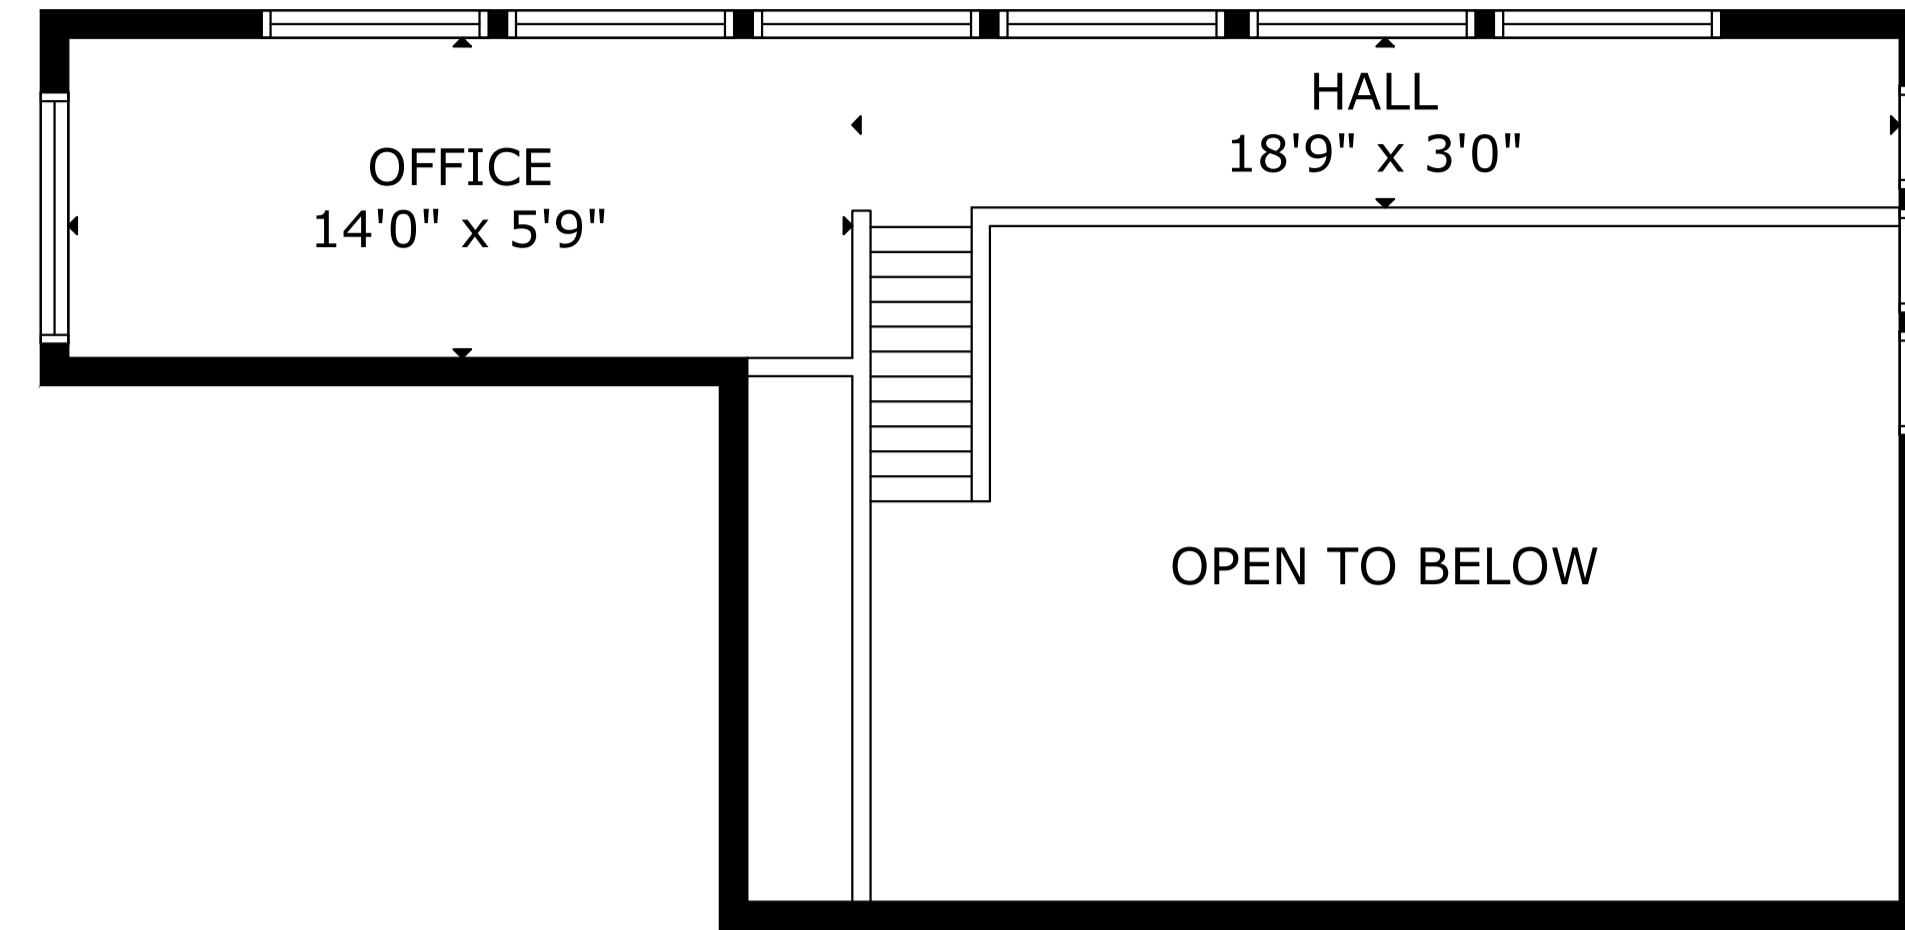

12 Whynacht Cove Rd, Lunenburg NS B0J 2C0, CA

FLOOR 3

FLOOR 2

FLOOR 1

GROSS INTERNAL AREA
TOTAL: 2,083 sq.ft
FLOOR 1: 950 sq.ft, FLOOR 2: 977 sq.ft, FLOOR 3: 156 sq.ft
EXCLUDED AREAS: PATIO: 207 sq.ft, DECK: 89 sq.ft, PORCH: 32 sq.ft
SIZE AND DIMENSIONS ARE APPROXIMATE, ACTUAL MAY VARY

12 Whynacht Cove Rd, Lunenburg NS B0J 2C0, CA

GROSS INTERNAL AREA

TOTAL: 2,083 sq.ft

FLOOR 1: 950 sq.ft, FLOOR 2: 977 sq.ft, FLOOR 3: 156 sq.ft

EXCLUDED AREAS: PATIO: 207 sq.ft, DECK: 89 sq.ft, PORCH: 32 sq.ft

SIZE AND DIMENSIONS ARE APPROXIMATE, ACTUAL MAY VARY

12 Whynacht Cove Rd, Lunenburg NS B0J 2C0, CA

GROSS INTERNAL AREA
TOTAL: 2,083 sq.ft
FLOOR 1: 950 sq.ft, FLOOR 2: 977 sq.ft, FLOOR 3: 156 sq.ft
EXCLUDED AREAS: PATIO: 207 sq.ft, DECK: 89 sq.ft, PORCH: 32 sq.ft
SIZE AND DIMENSIONS ARE APPROXIMATE, ACTUAL MAY VARY

12 Whynacht Cove Rd, Lunenburg NS B0J 2C0, CA

GROSS INTERNAL AREA
TOTAL: 2,083 sq.ft
FLOOR 1: 950 sq.ft, FLOOR 2: 977 sq.ft, FLOOR 3: 156 sq.ft
EXCLUDED AREAS: PATIO: 207 sq.ft, DECK: 89 sq.ft, PORCH: 32 sq.ft
SIZE AND DIMENSIONS ARE APPROXIMATE, ACTUAL MAY VARY