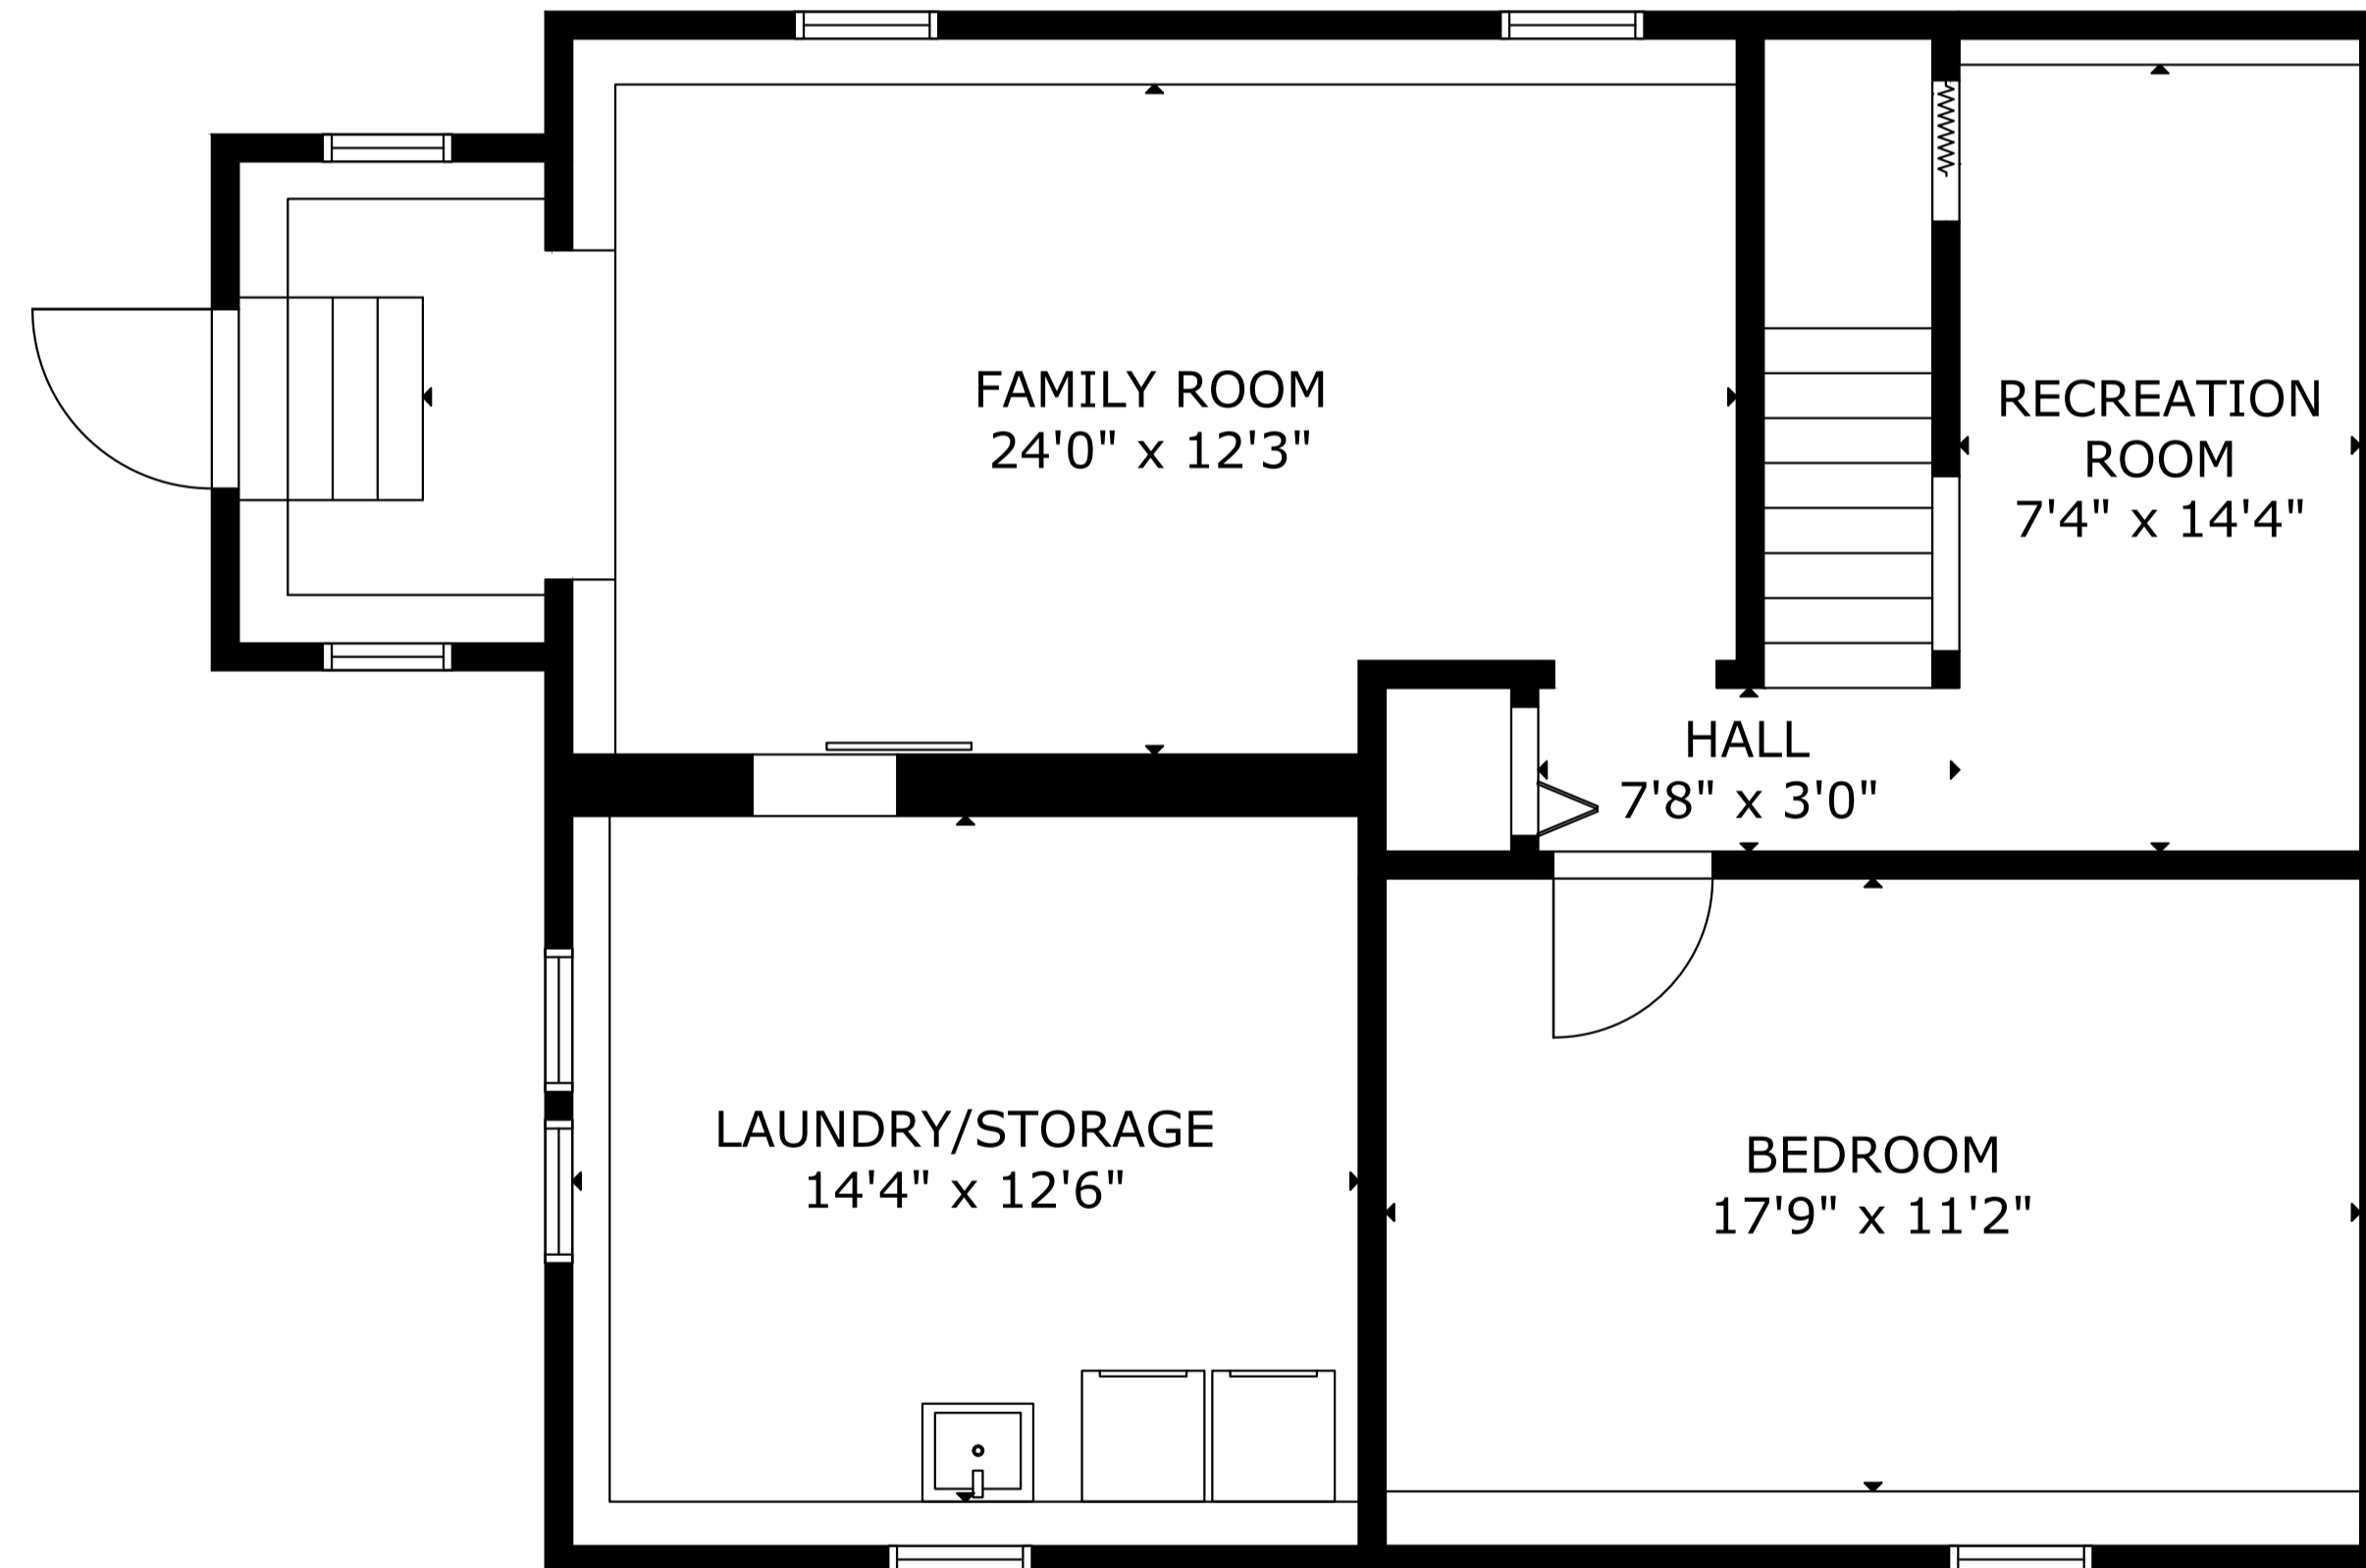

12 Whynacht Cove Rd, Lunenburg NS B0J 2C0, CA

FLOOR 3

FLOOR 2

FLOOR 1

GROSS INTERNAL AREA
TOTAL: 2,083 sq.ft
FLOOR 1: 950 sq.ft, FLOOR 2: 977 sq.ft, FLOOR 3: 156 sq.ft
EXCLUDED AREAS: PATIO: 207 sq.ft, DECK: 89 sq.ft, PORCH: 32 sq.ft
SIZE AND DIMENSIONS ARE APPROXIMATE, ACTUAL MAY VARY

12 Whynacht Cove Rd, Lunenburg NS B0J 2C0, CA

GROSS INTERNAL AREA

TOTAL: 2,083 sq.ft

FLOOR 1: 950 sq.ft, FLOOR 2: 977 sq.ft, FLOOR 3: 156 sq.ft

EXCLUDED AREAS: PATIO: 207 sq.ft, DECK: 89 sq.ft, PORCH: 32 sq.ft

SIZE AND DIMENSIONS ARE APPROXIMATE, ACTUAL MAY VARY

12 Whynacht Cove Rd, Lunenburg NS B0J 2C0, CA

GROSS INTERNAL AREA
TOTAL: 2,083 sq.ft
FLOOR 1: 950 sq.ft, FLOOR 2: 977 sq.ft, FLOOR 3: 156 sq.ft
EXCLUDED AREAS: PATIO: 207 sq.ft, DECK: 89 sq.ft, PORCH: 32 sq.ft
SIZE AND DIMENSIONS ARE APPROXIMATE, ACTUAL MAY VARY

12 Whynacht Cove Rd, Lunenburg NS B0J 2C0, CA

GROSS INTERNAL AREA
TOTAL: 2,083 sq.ft
FLOOR 1: 950 sq.ft, FLOOR 2: 977 sq.ft, FLOOR 3: 156 sq.ft
EXCLUDED AREAS: PATIO: 207 sq.ft, DECK: 89 sq.ft, PORCH: 32 sq.ft
SIZE AND DIMENSIONS ARE APPROXIMATE, ACTUAL MAY VARY