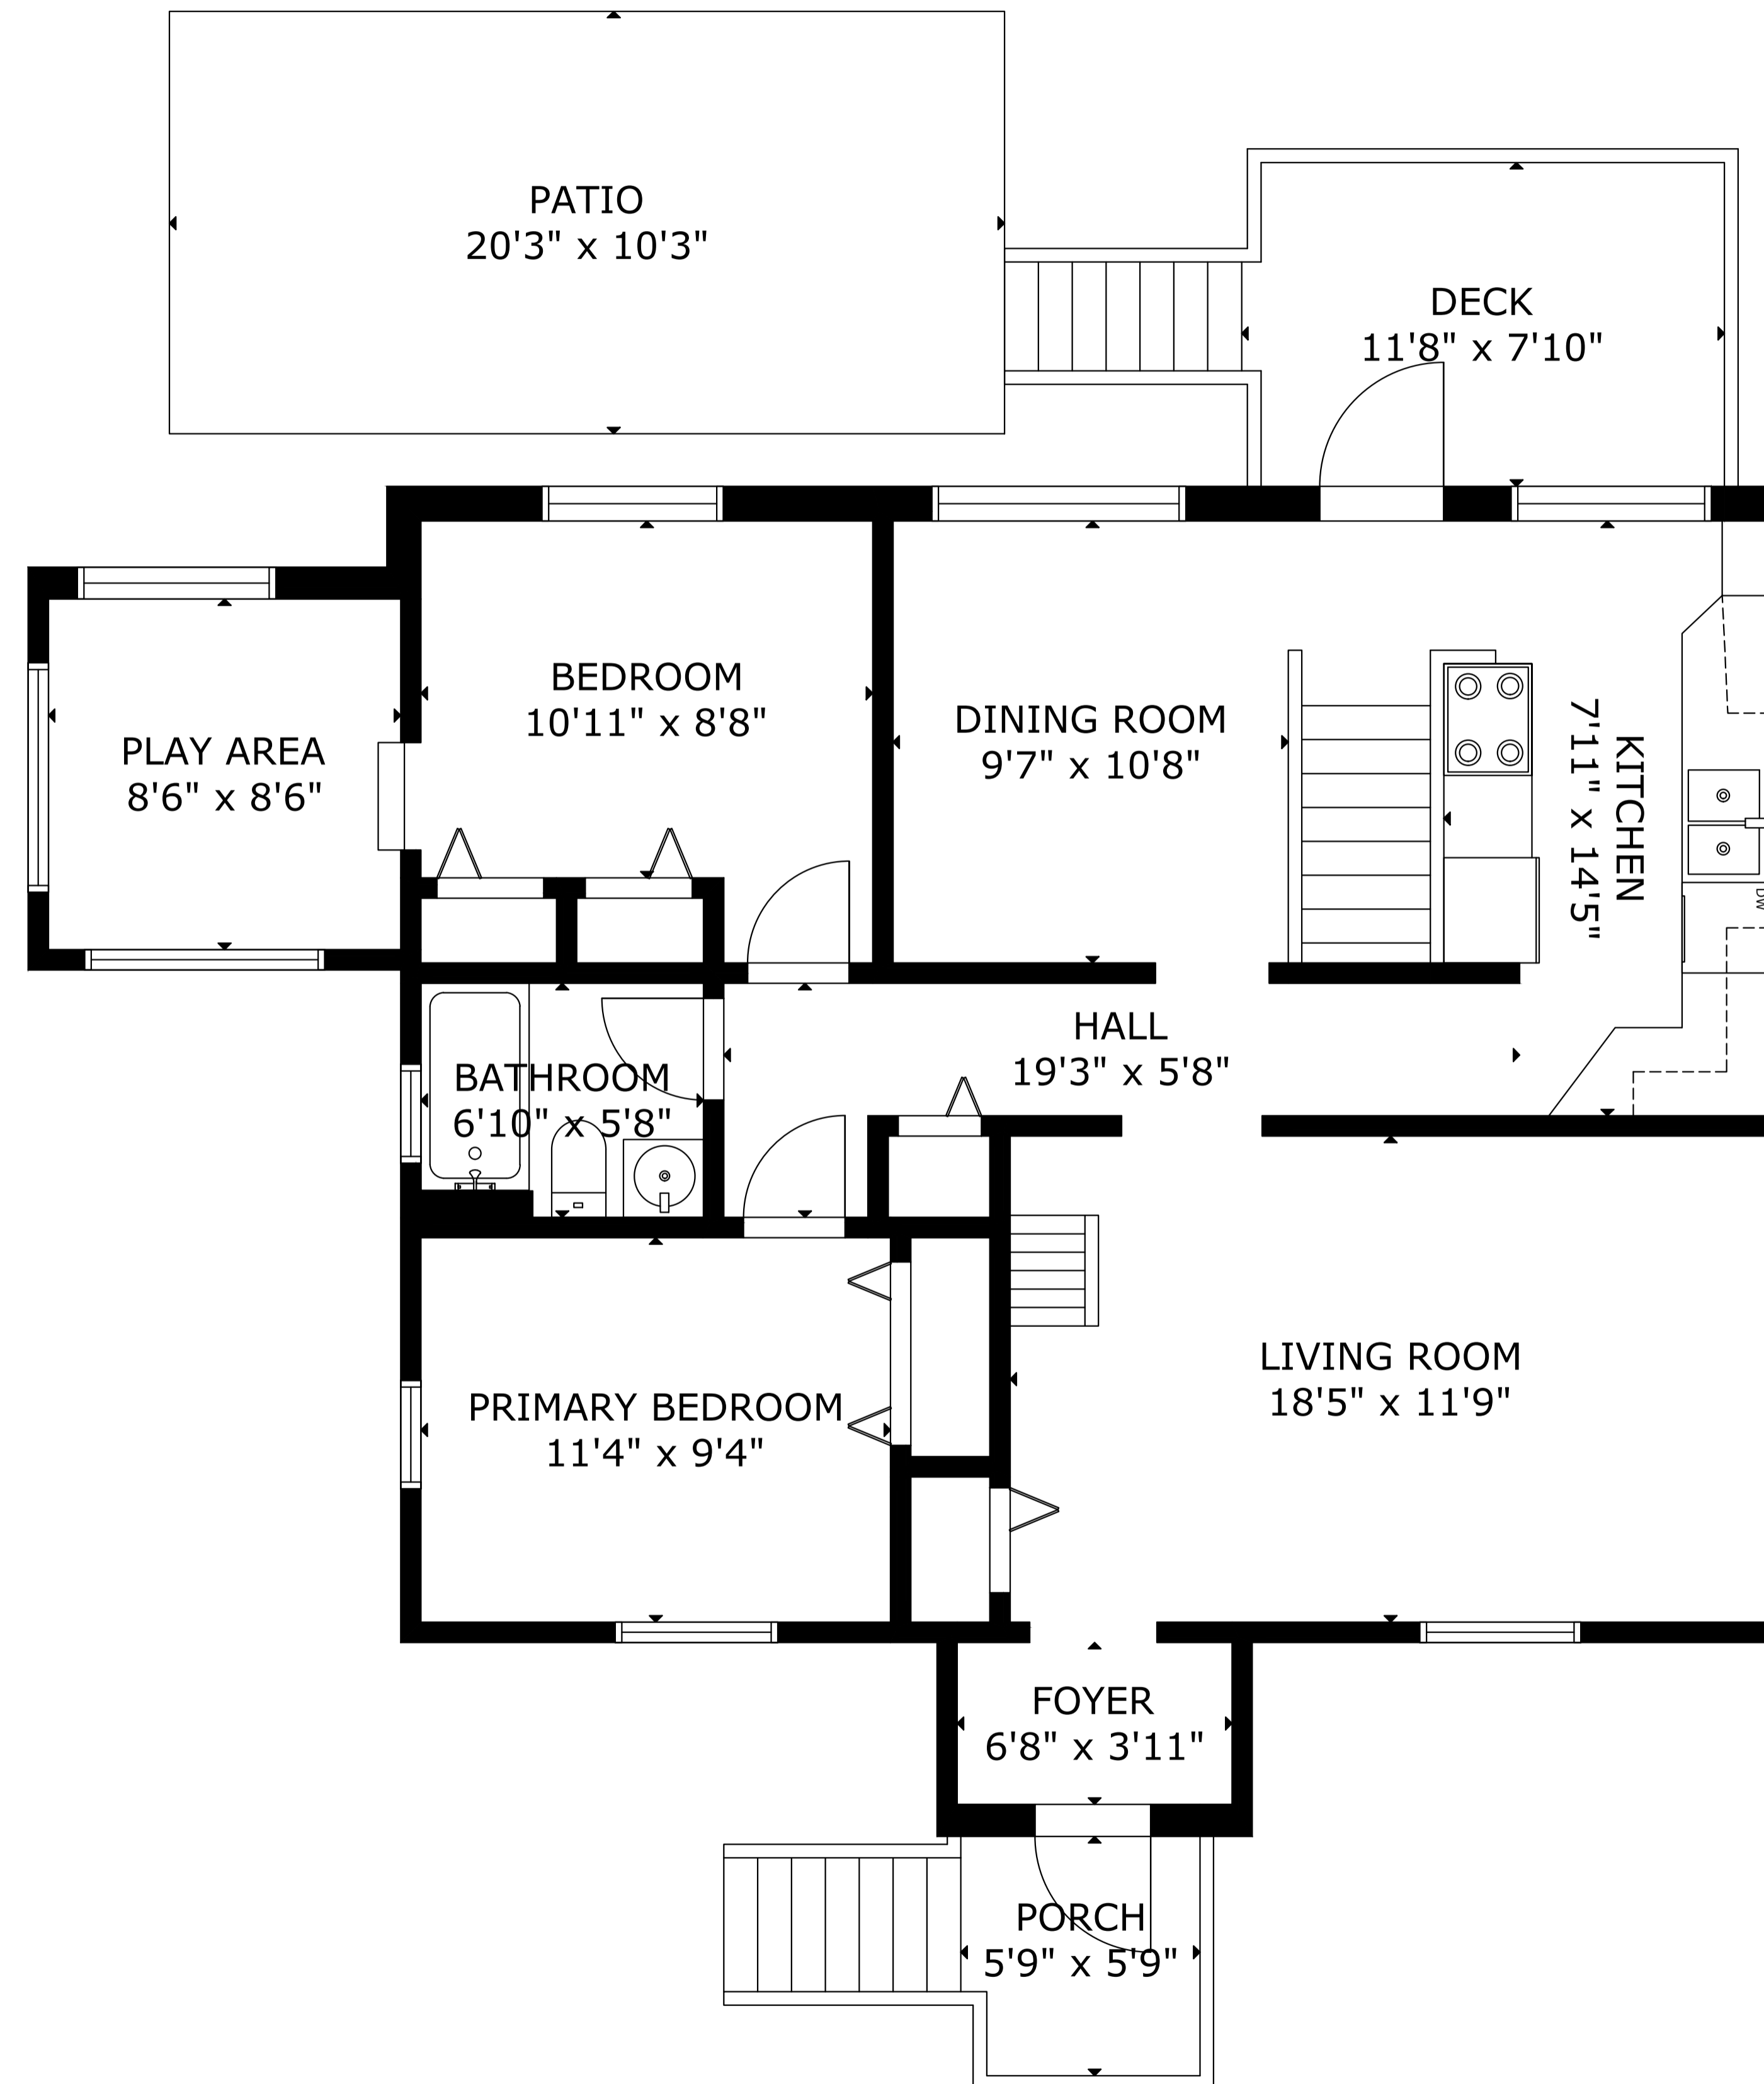

12 Whynacht Cove Rd, Lunenburg NS B0J 2C0, CA

FLOOR 3

FLOOR 2

FLOOR 1

GROSS INTERNAL AREA
TOTAL: 2,083 sq.ft
FLOOR 1: 950 sq.ft, FLOOR 2: 977 sq.ft, FLOOR 3: 156 sq.ft
EXCLUDED AREAS: PATIO: 207 sq.ft, DECK: 89 sq.ft, PORCH: 32 sq.ft
SIZE AND DIMENSIONS ARE APPROXIMATE, ACTUAL MAY VARY

12 Whynacht Cove Rd, Lunenburg NS B0J 2C0, CA

GROSS INTERNAL AREA

TOTAL: 2,083 sq.ft

FLOOR 1: 950 sq.ft, FLOOR 2: 977 sq.ft, FLOOR 3: 156 sq.ft

EXCLUDED AREAS: PATIO: 207 sq.ft, DECK: 89 sq.ft, PORCH: 32 sq.ft

SIZE AND DIMENSIONS ARE APPROXIMATE, ACTUAL MAY VARY

12 Whynacht Cove Rd, Lunenburg NS B0J 2C0, CA

GROSS INTERNAL AREA
TOTAL: 2,083 sq.ft
FLOOR 1: 950 sq.ft, FLOOR 2: 977 sq.ft, FLOOR 3: 156 sq.ft
EXCLUDED AREAS: PATIO: 207 sq.ft, DECK: 89 sq.ft, PORCH: 32 sq.ft
SIZE AND DIMENSIONS ARE APPROXIMATE, ACTUAL MAY VARY

12 Whynacht Cove Rd, Lunenburg NS B0J 2C0, CA

GROSS INTERNAL AREA
TOTAL: 2,083 sq.ft
FLOOR 1: 950 sq.ft, FLOOR 2: 977 sq.ft, FLOOR 3: 156 sq.ft
EXCLUDED AREAS: PATIO: 207 sq.ft, DECK: 89 sq.ft, PORCH: 32 sq.ft
SIZE AND DIMENSIONS ARE APPROXIMATE, ACTUAL MAY VARY