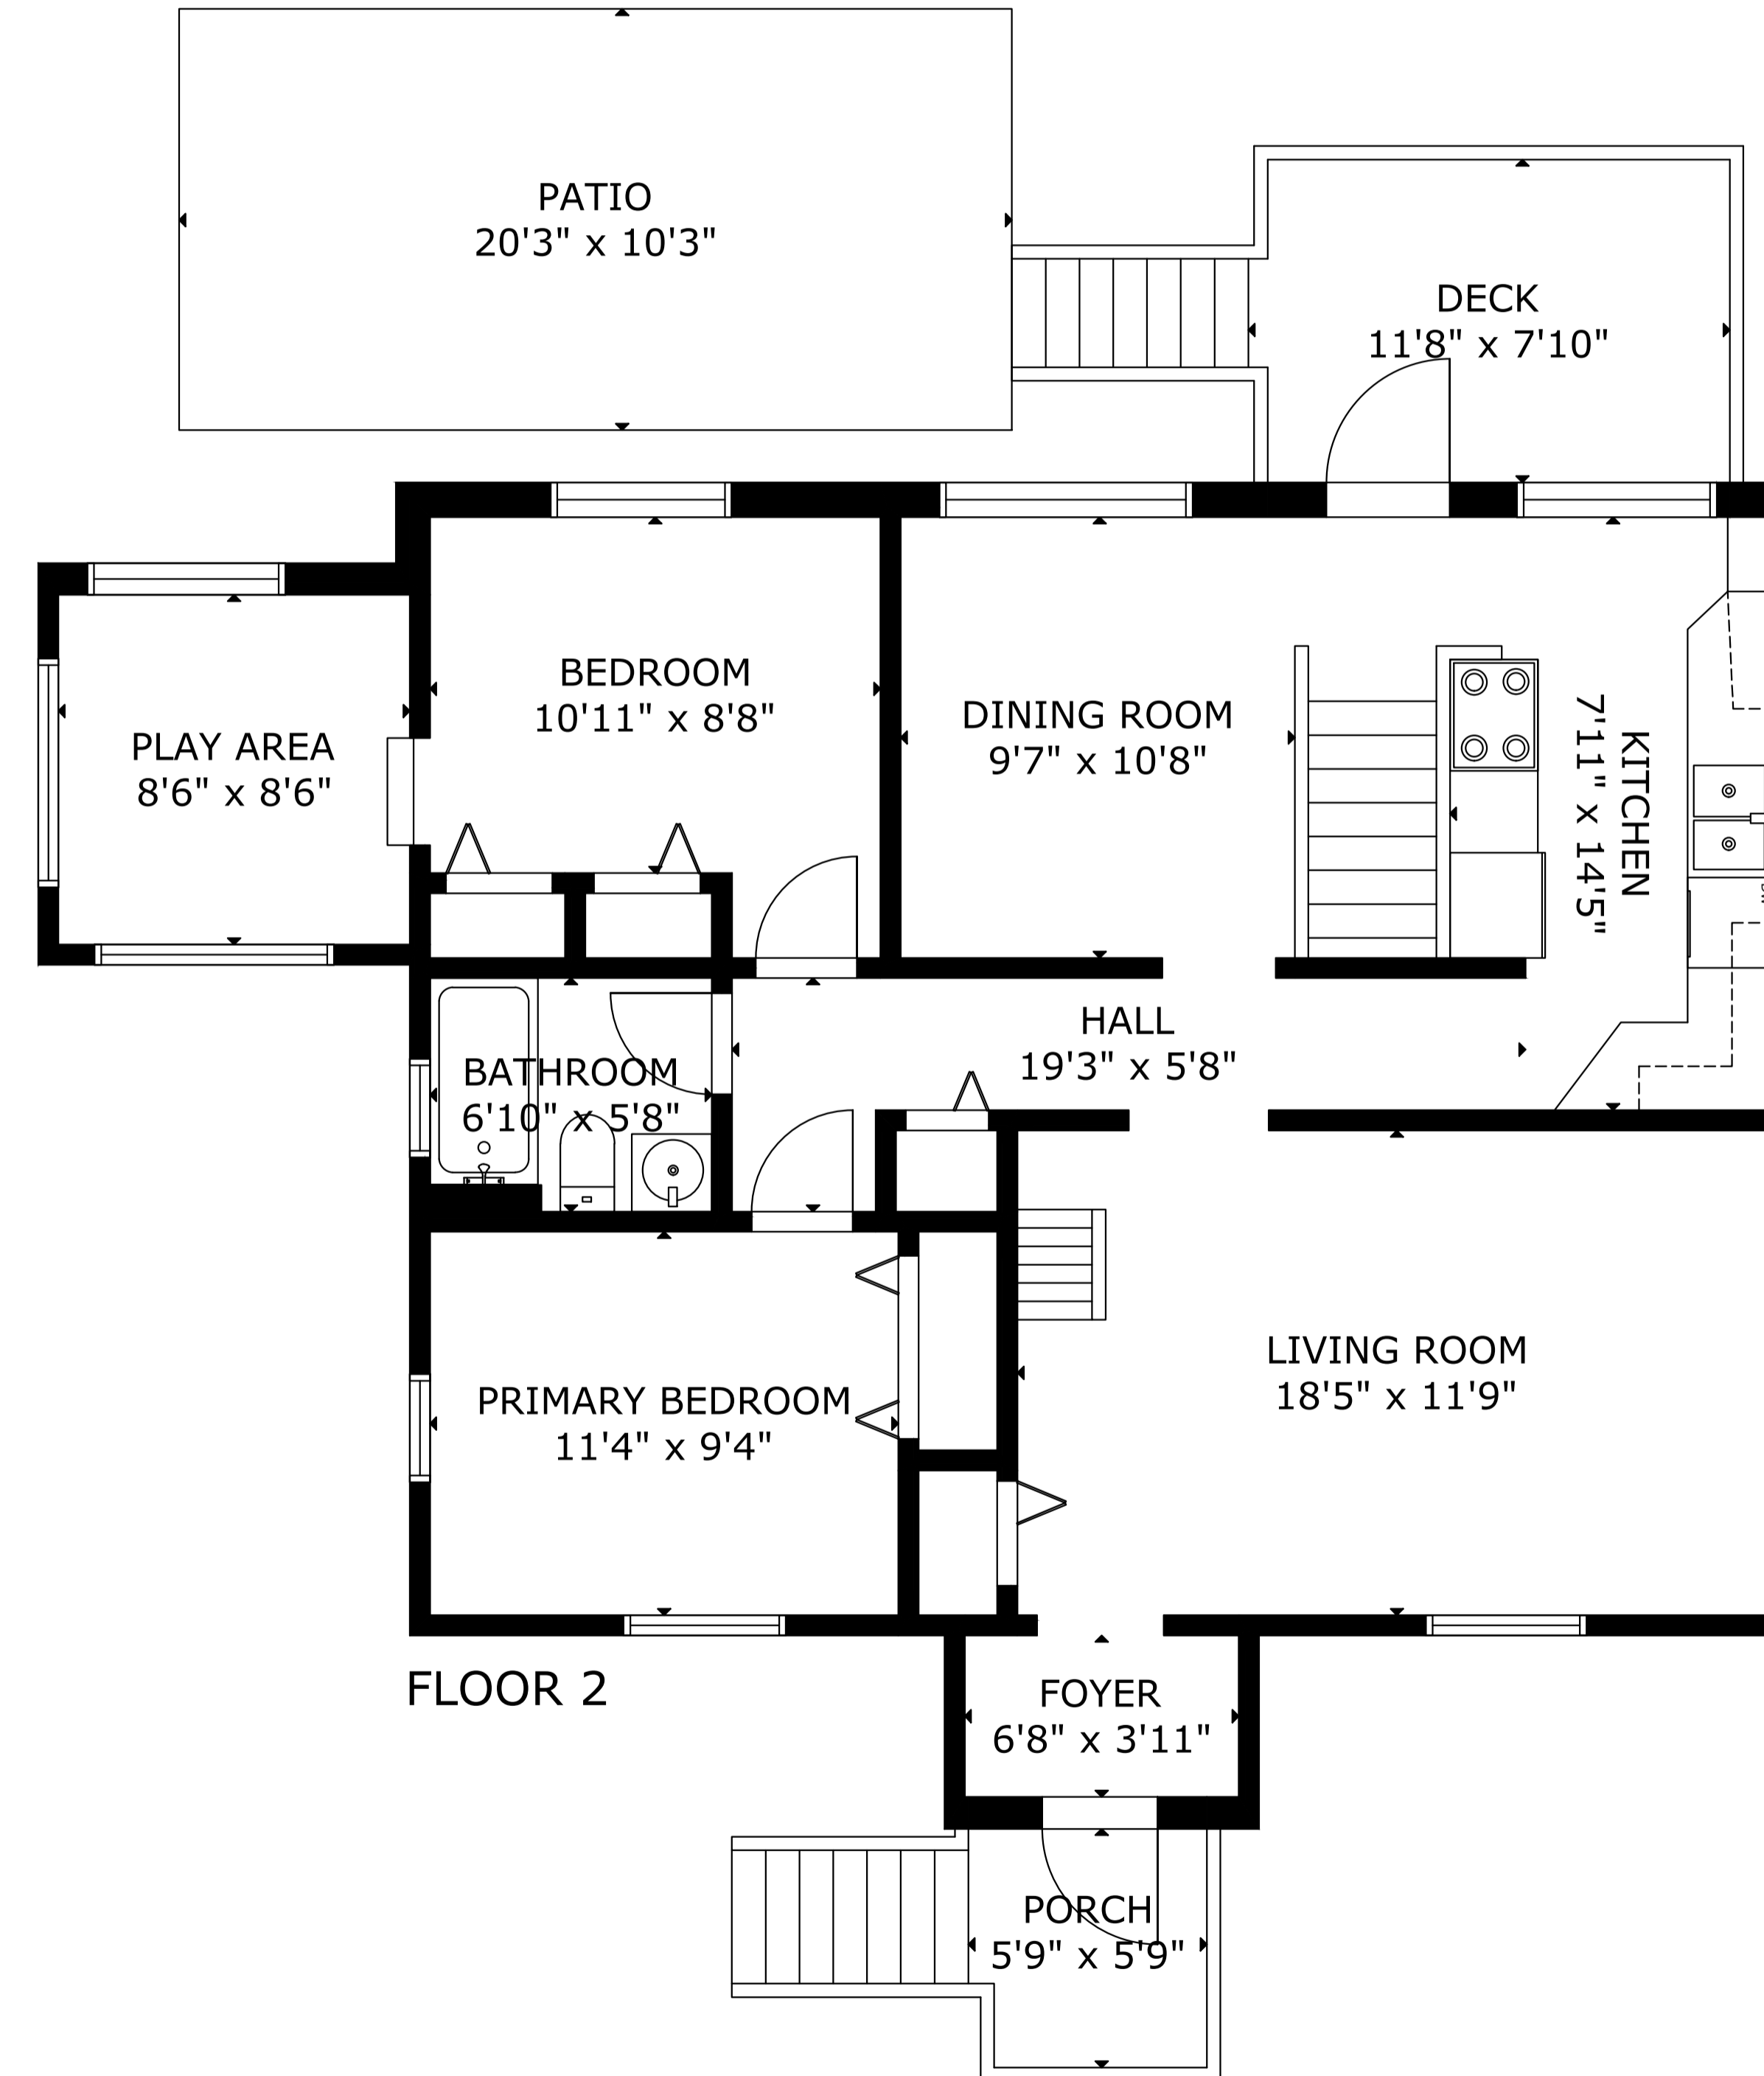

12 Whynacht Cove Rd, Lunenburg NS B0J 2C0, CA

FLOOR 3

FLOOR 2

FLOOR 1

GROSS INTERNAL AREA
TOTAL: 2,083 sq.ft
FLOOR 1: 950 sq.ft, FLOOR 2: 977 sq.ft, FLOOR 3: 156 sq.ft
EXCLUDED AREAS: PATIO: 207 sq.ft, DECK: 89 sq.ft, PORCH: 32 sq.ft
SIZE AND DIMENSIONS ARE APPROXIMATE, ACTUAL MAY VARY

12 Whynacht Cove Rd, Lunenburg NS B0J 2C0, CA

GROSS INTERNAL AREA

TOTAL: 2,083 sq.ft

FLOOR 1: 950 sq.ft, FLOOR 2: 977 sq.ft, FLOOR 3: 156 sq.ft

EXCLUDED AREAS: PATIO: 207 sq.ft, DECK: 89 sq.ft, PORCH: 32 sq.ft

SIZE AND DIMENSIONS ARE APPROXIMATE, ACTUAL MAY VARY

12 Whynacht Cove Rd, Lunenburg NS B0J 2C0, CA

GROSS INTERNAL AREA
TOTAL: 2,083 sq.ft
FLOOR 1: 950 sq.ft, FLOOR 2: 977 sq.ft, FLOOR 3: 156 sq.ft
EXCLUDED AREAS: PATIO: 207 sq.ft, DECK: 89 sq.ft, PORCH: 32 sq.ft
SIZE AND DIMENSIONS ARE APPROXIMATE, ACTUAL MAY VARY

12 Whynacht Cove Rd, Lunenburg NS B0J 2C0, CA

GROSS INTERNAL AREA
TOTAL: 2,083 sq.ft
FLOOR 1: 950 sq.ft, FLOOR 2: 977 sq.ft, FLOOR 3: 156 sq.ft
EXCLUDED AREAS: PATIO: 207 sq.ft, DECK: 89 sq.ft, PORCH: 32 sq.ft
SIZE AND DIMENSIONS ARE APPROXIMATE, ACTUAL MAY VARY