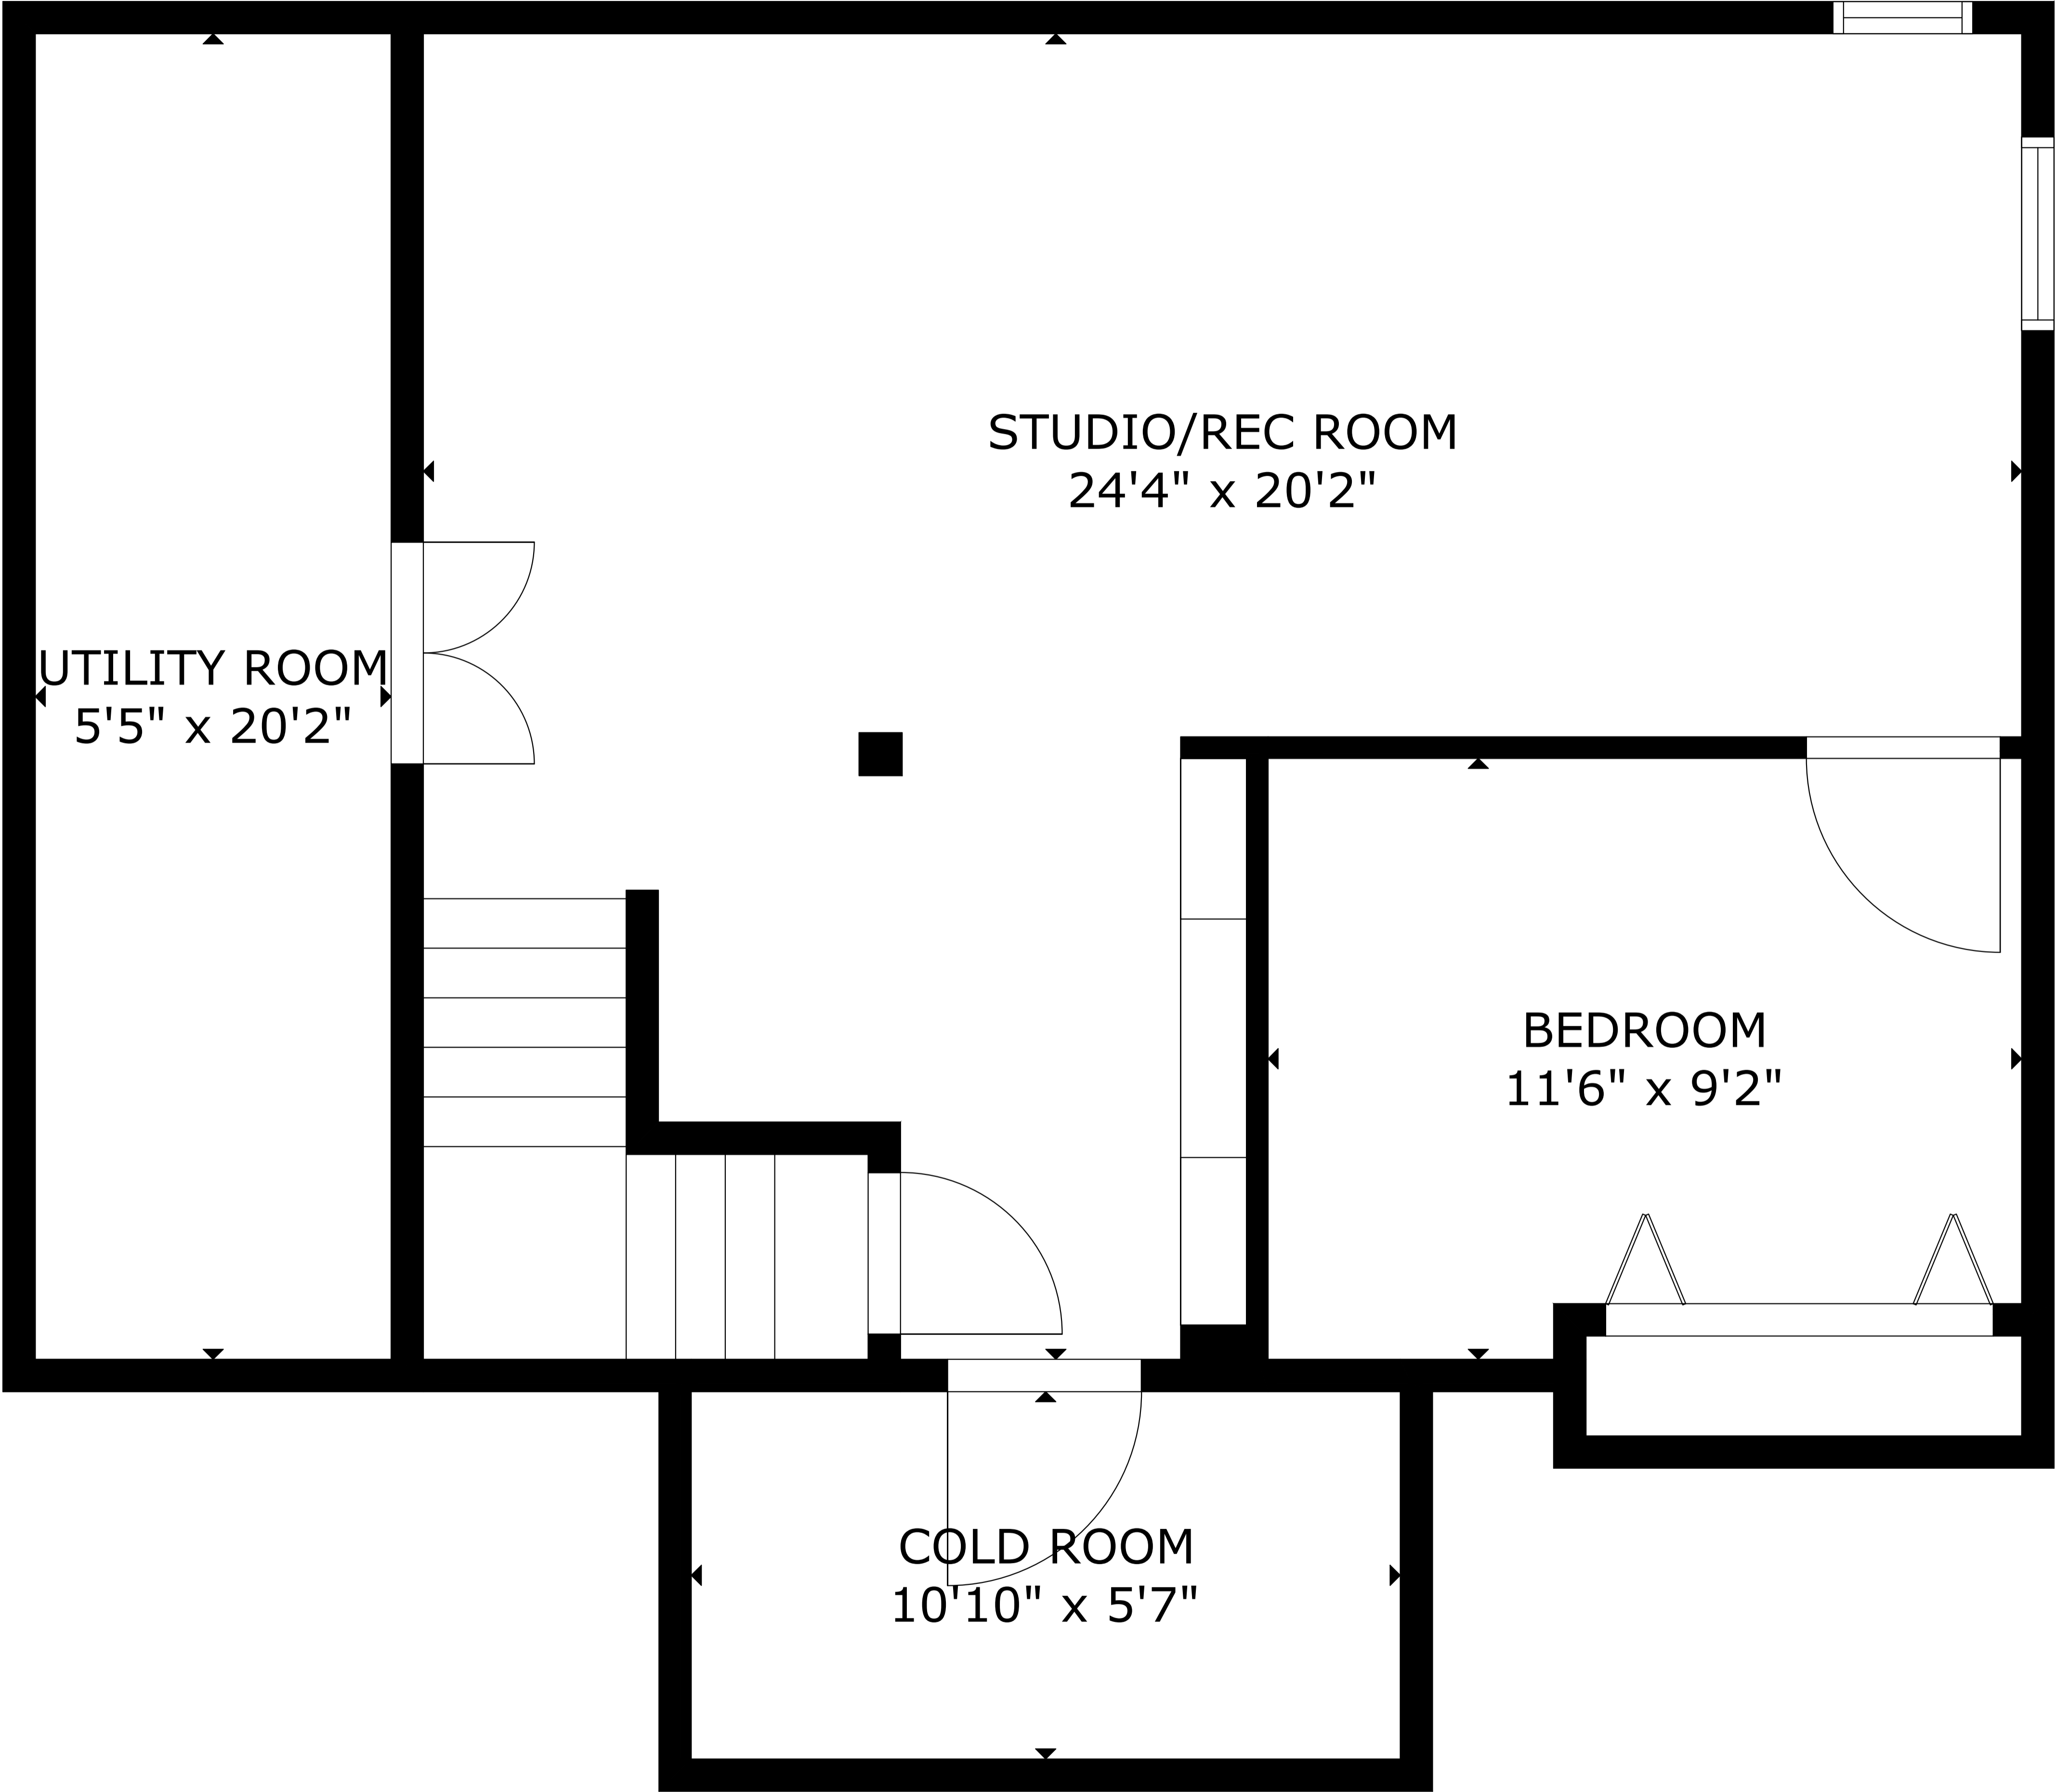

GROSS INTERNAL AREA  
TOTAL: 1,978 sq.ft  
FLOOR 1: 684 sq.ft, FLOOR 2: 717 sq.ft, FLOOR 3: 577 sq.ft  
EXCLUDED AREAS: DECK: 433 sq.ft, PORCH: 68 sq.ft  
SIZE AND DIMENSIONS ARE APPROXIMATE, ACTUAL MAY VARY

# 11 Second Peninsula Rd, CA

GROSS INTERNAL AREA  
TOTAL: 1,978 sq.ft  
FLOOR 1: 684 sq.ft, FLOOR 2: 717 sq.ft, FLOOR 3: 577 sq.ft  
EXCLUDED AREAS: DECK: 433 sq.ft, PORCH: 68 sq.ft  
SIZE AND DIMENSIONS ARE APPROXIMATE, ACTUAL MAY VARY