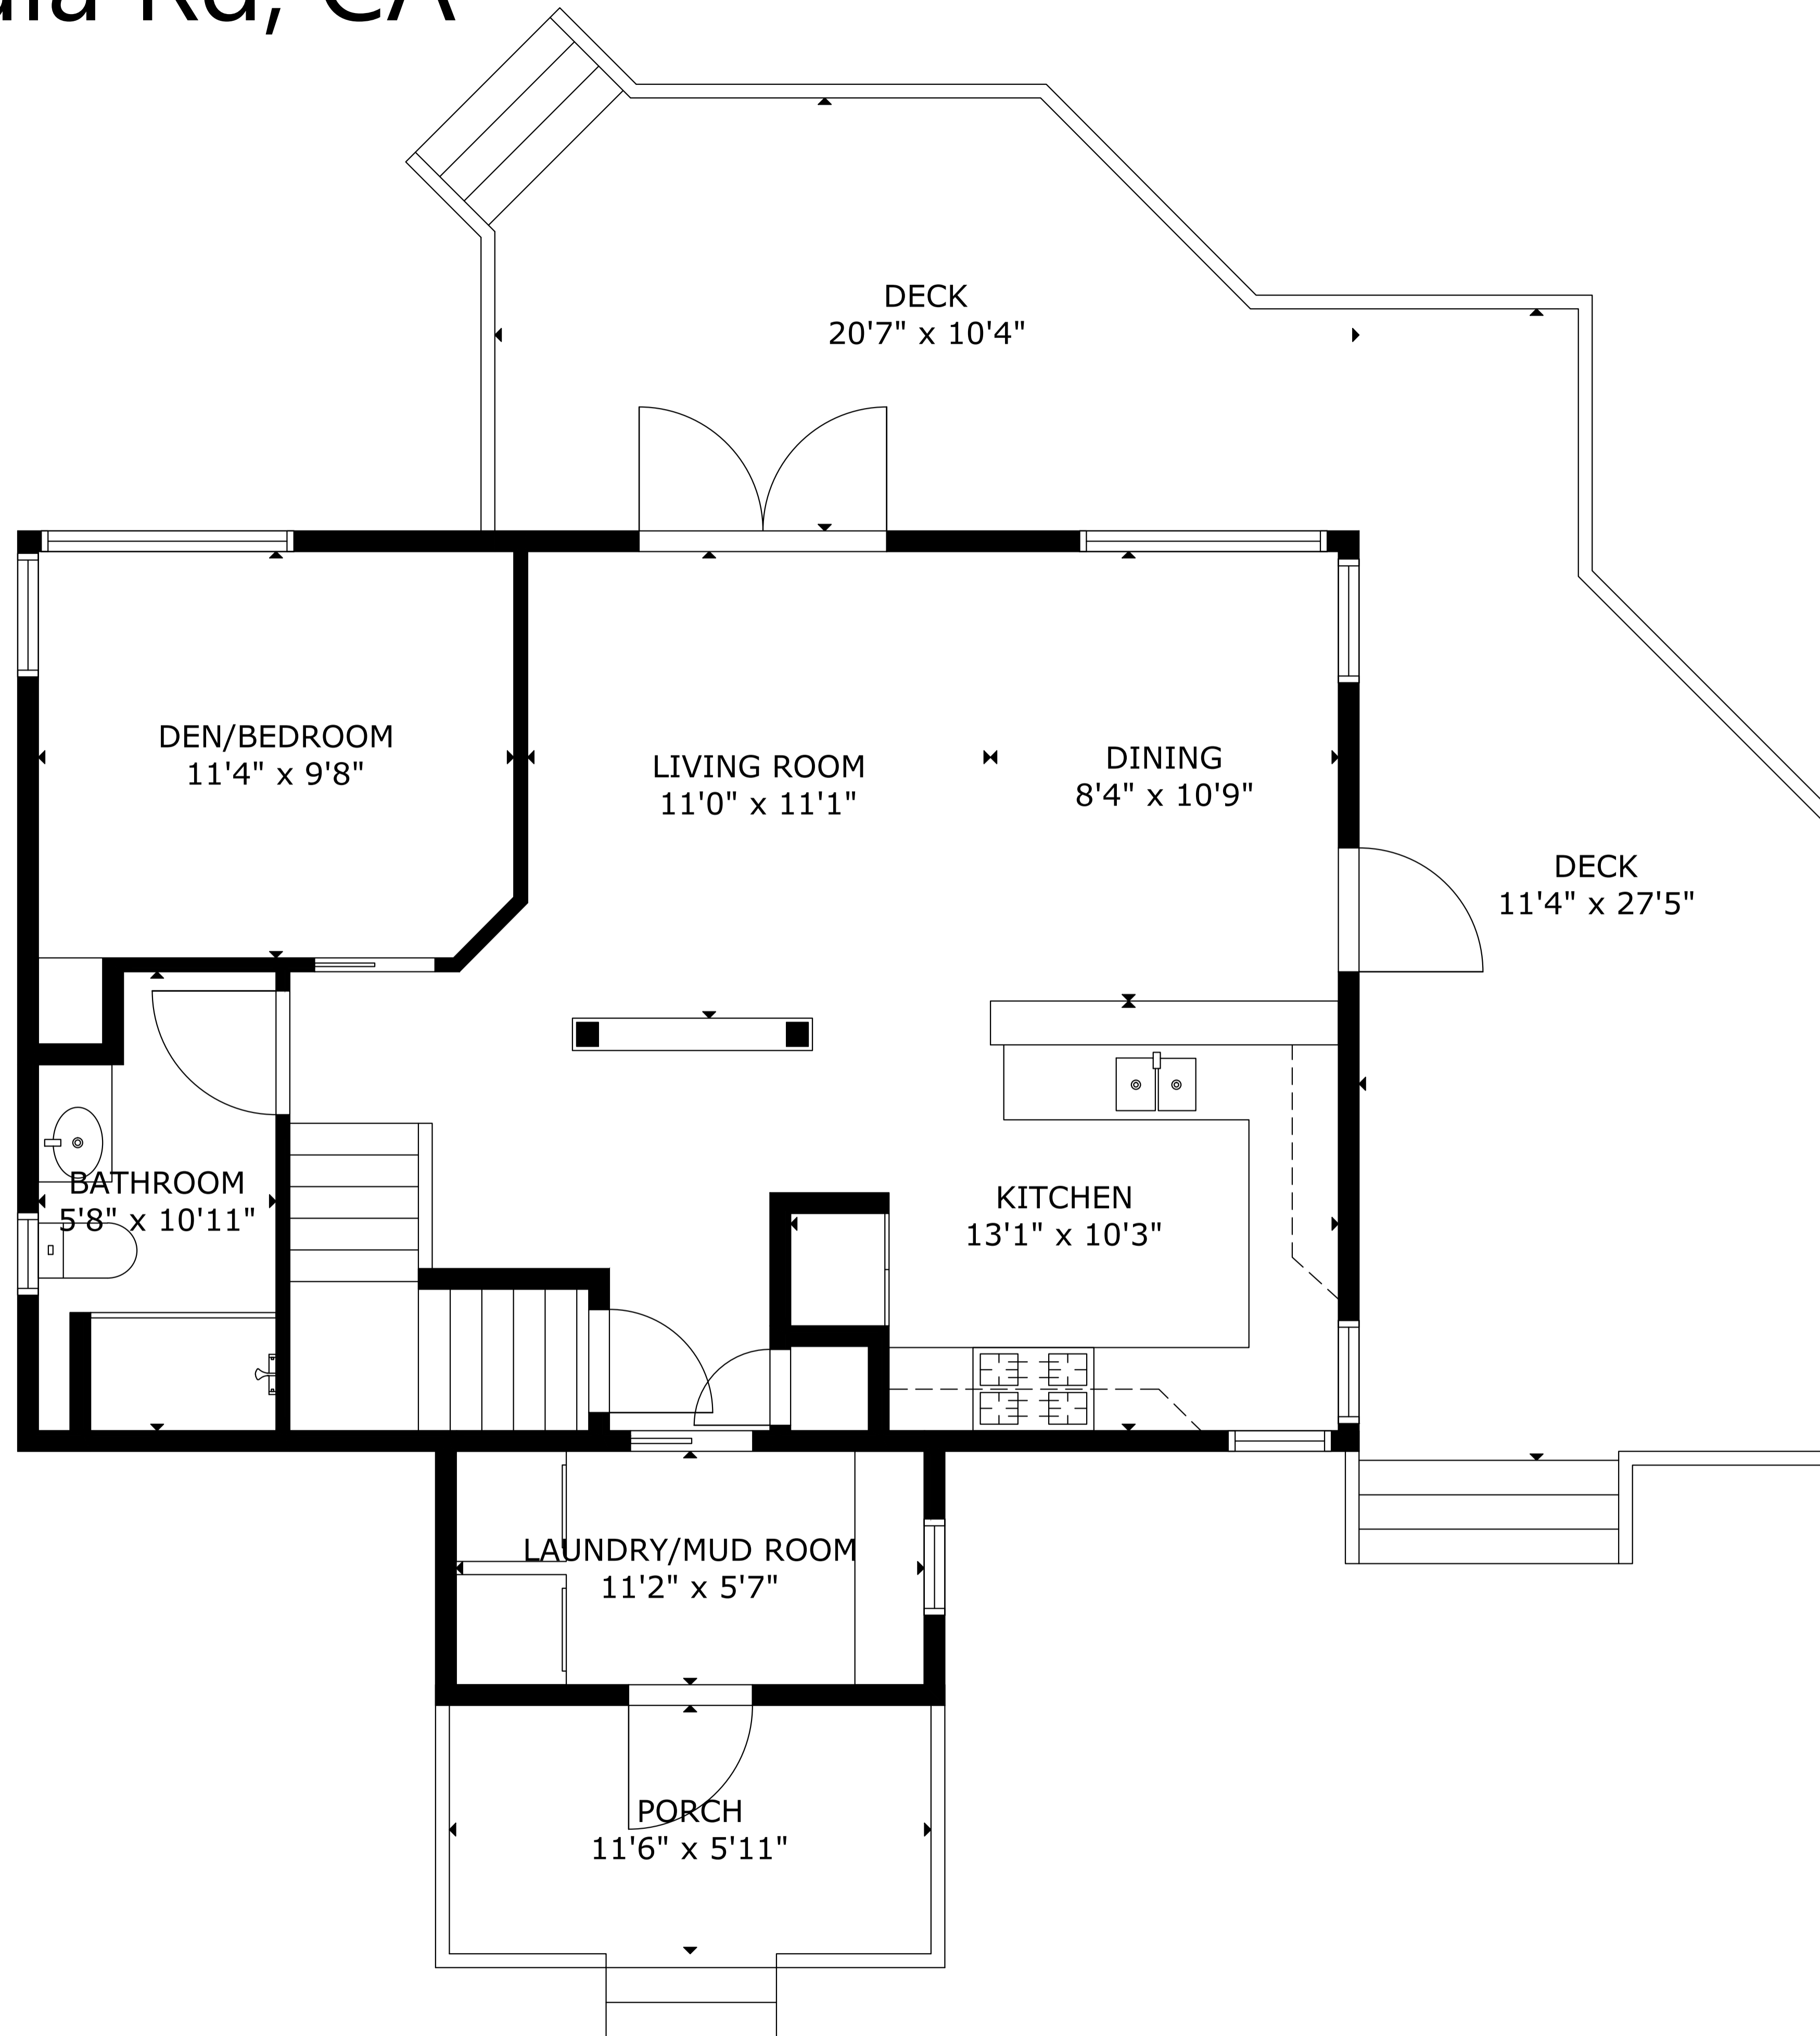

GROSS INTERNAL AREA  
TOTAL: 1,978 sq.ft  
FLOOR 1: 684 sq.ft, FLOOR 2: 717 sq.ft, FLOOR 3: 577 sq.ft  
EXCLUDED AREAS: DECK: 433 sq.ft, PORCH: 68 sq.ft  
SIZE AND DIMENSIONS ARE APPROXIMATE, ACTUAL MAY VARY

# 11 Second Peninsula Rd, CA

GROSS INTERNAL AREA  
TOTAL: 1,978 sq.ft  
FLOOR 1: 684 sq.ft, FLOOR 2: 717 sq.ft, FLOOR 3: 577 sq.ft  
EXCLUDED AREAS: DECK: 433 sq.ft, PORCH: 68 sq.ft  
SIZE AND DIMENSIONS ARE APPROXIMATE, ACTUAL MAY VARY