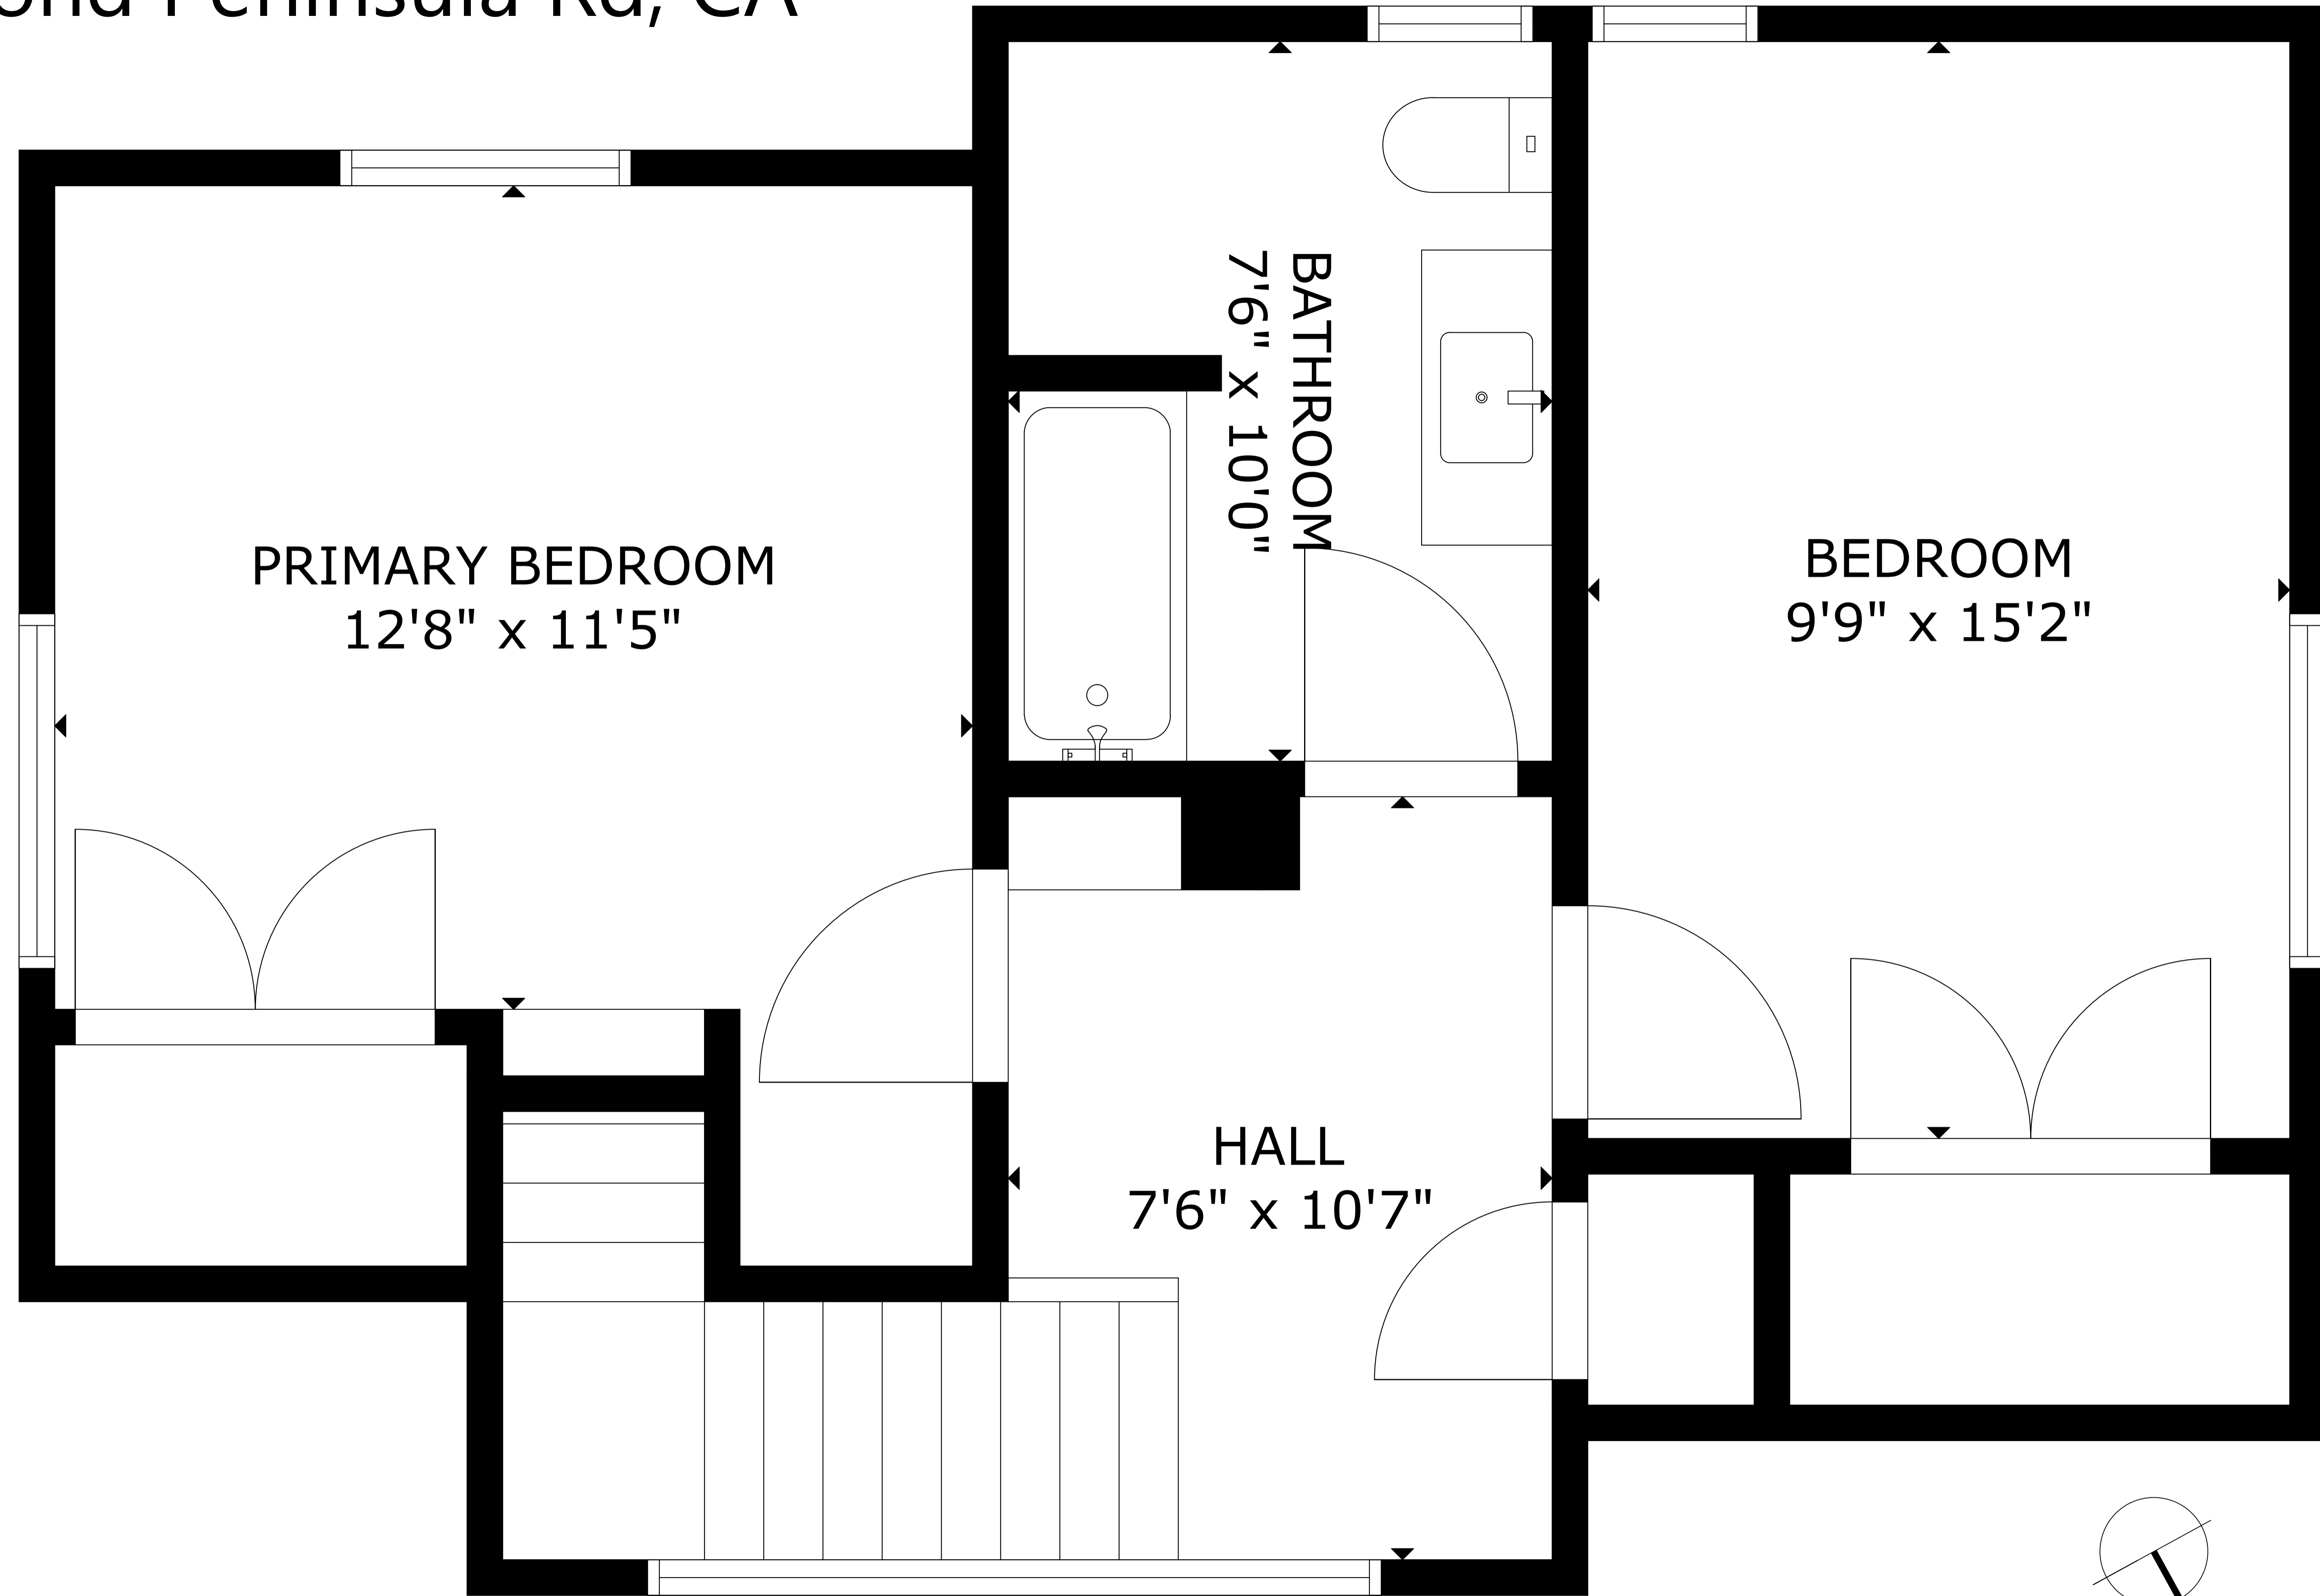

GROSS INTERNAL AREA  
TOTAL: 1,978 sq.ft  
FLOOR 1: 684 sq.ft, FLOOR 2: 717 sq.ft, FLOOR 3: 577 sq.ft  
EXCLUDED AREAS: DECK: 433 sq.ft, PORCH: 68 sq.ft  
SIZE AND DIMENSIONS ARE APPROXIMATE, ACTUAL MAY VARY

# 11 Second Peninsula Rd, CA

GROSS INTERNAL AREA  
TOTAL: 1,978 sq.ft  
FLOOR 1: 684 sq.ft, FLOOR 2: 717 sq.ft, FLOOR 3: 577 sq.ft  
EXCLUDED AREAS: DECK: 433 sq.ft, PORCH: 68 sq.ft  
SIZE AND DIMENSIONS ARE APPROXIMATE, ACTUAL MAY VARY