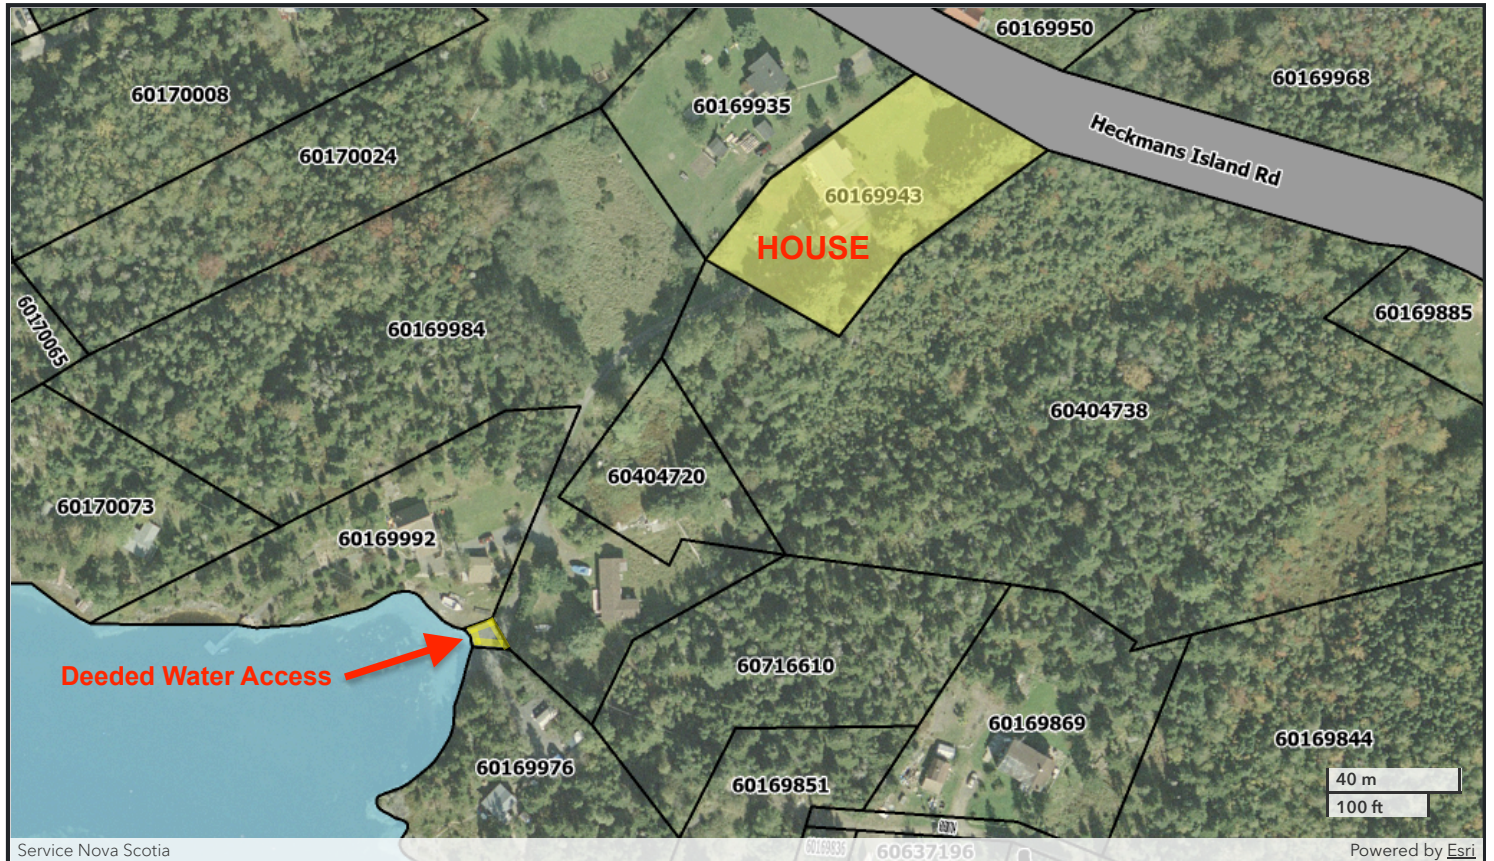

Property Online Map

PID:	60169943	Address:	12 WHYNACHT COVE ROAD	AAN:	04179404
County:	LUNENBURG COUNTY		HECKMANS ISLAND		
LR:	LAND REGISTRATION		LOT 1&2		

The Provincial mapping is a graphical representation of property boundaries which approximate the size, configuration and location of parcels. Care has been taken to ensure the best possible quality, however, this map is not a land survey and is not intended to be used for legal descriptions or to calculate exact dimensions or area. The Provincial mapping is not conclusive as to the location, boundaries or extent of a parcel [Land Registration Act subsection 21(2)]. THIS IS NOT AN OFFICIAL RECORD.