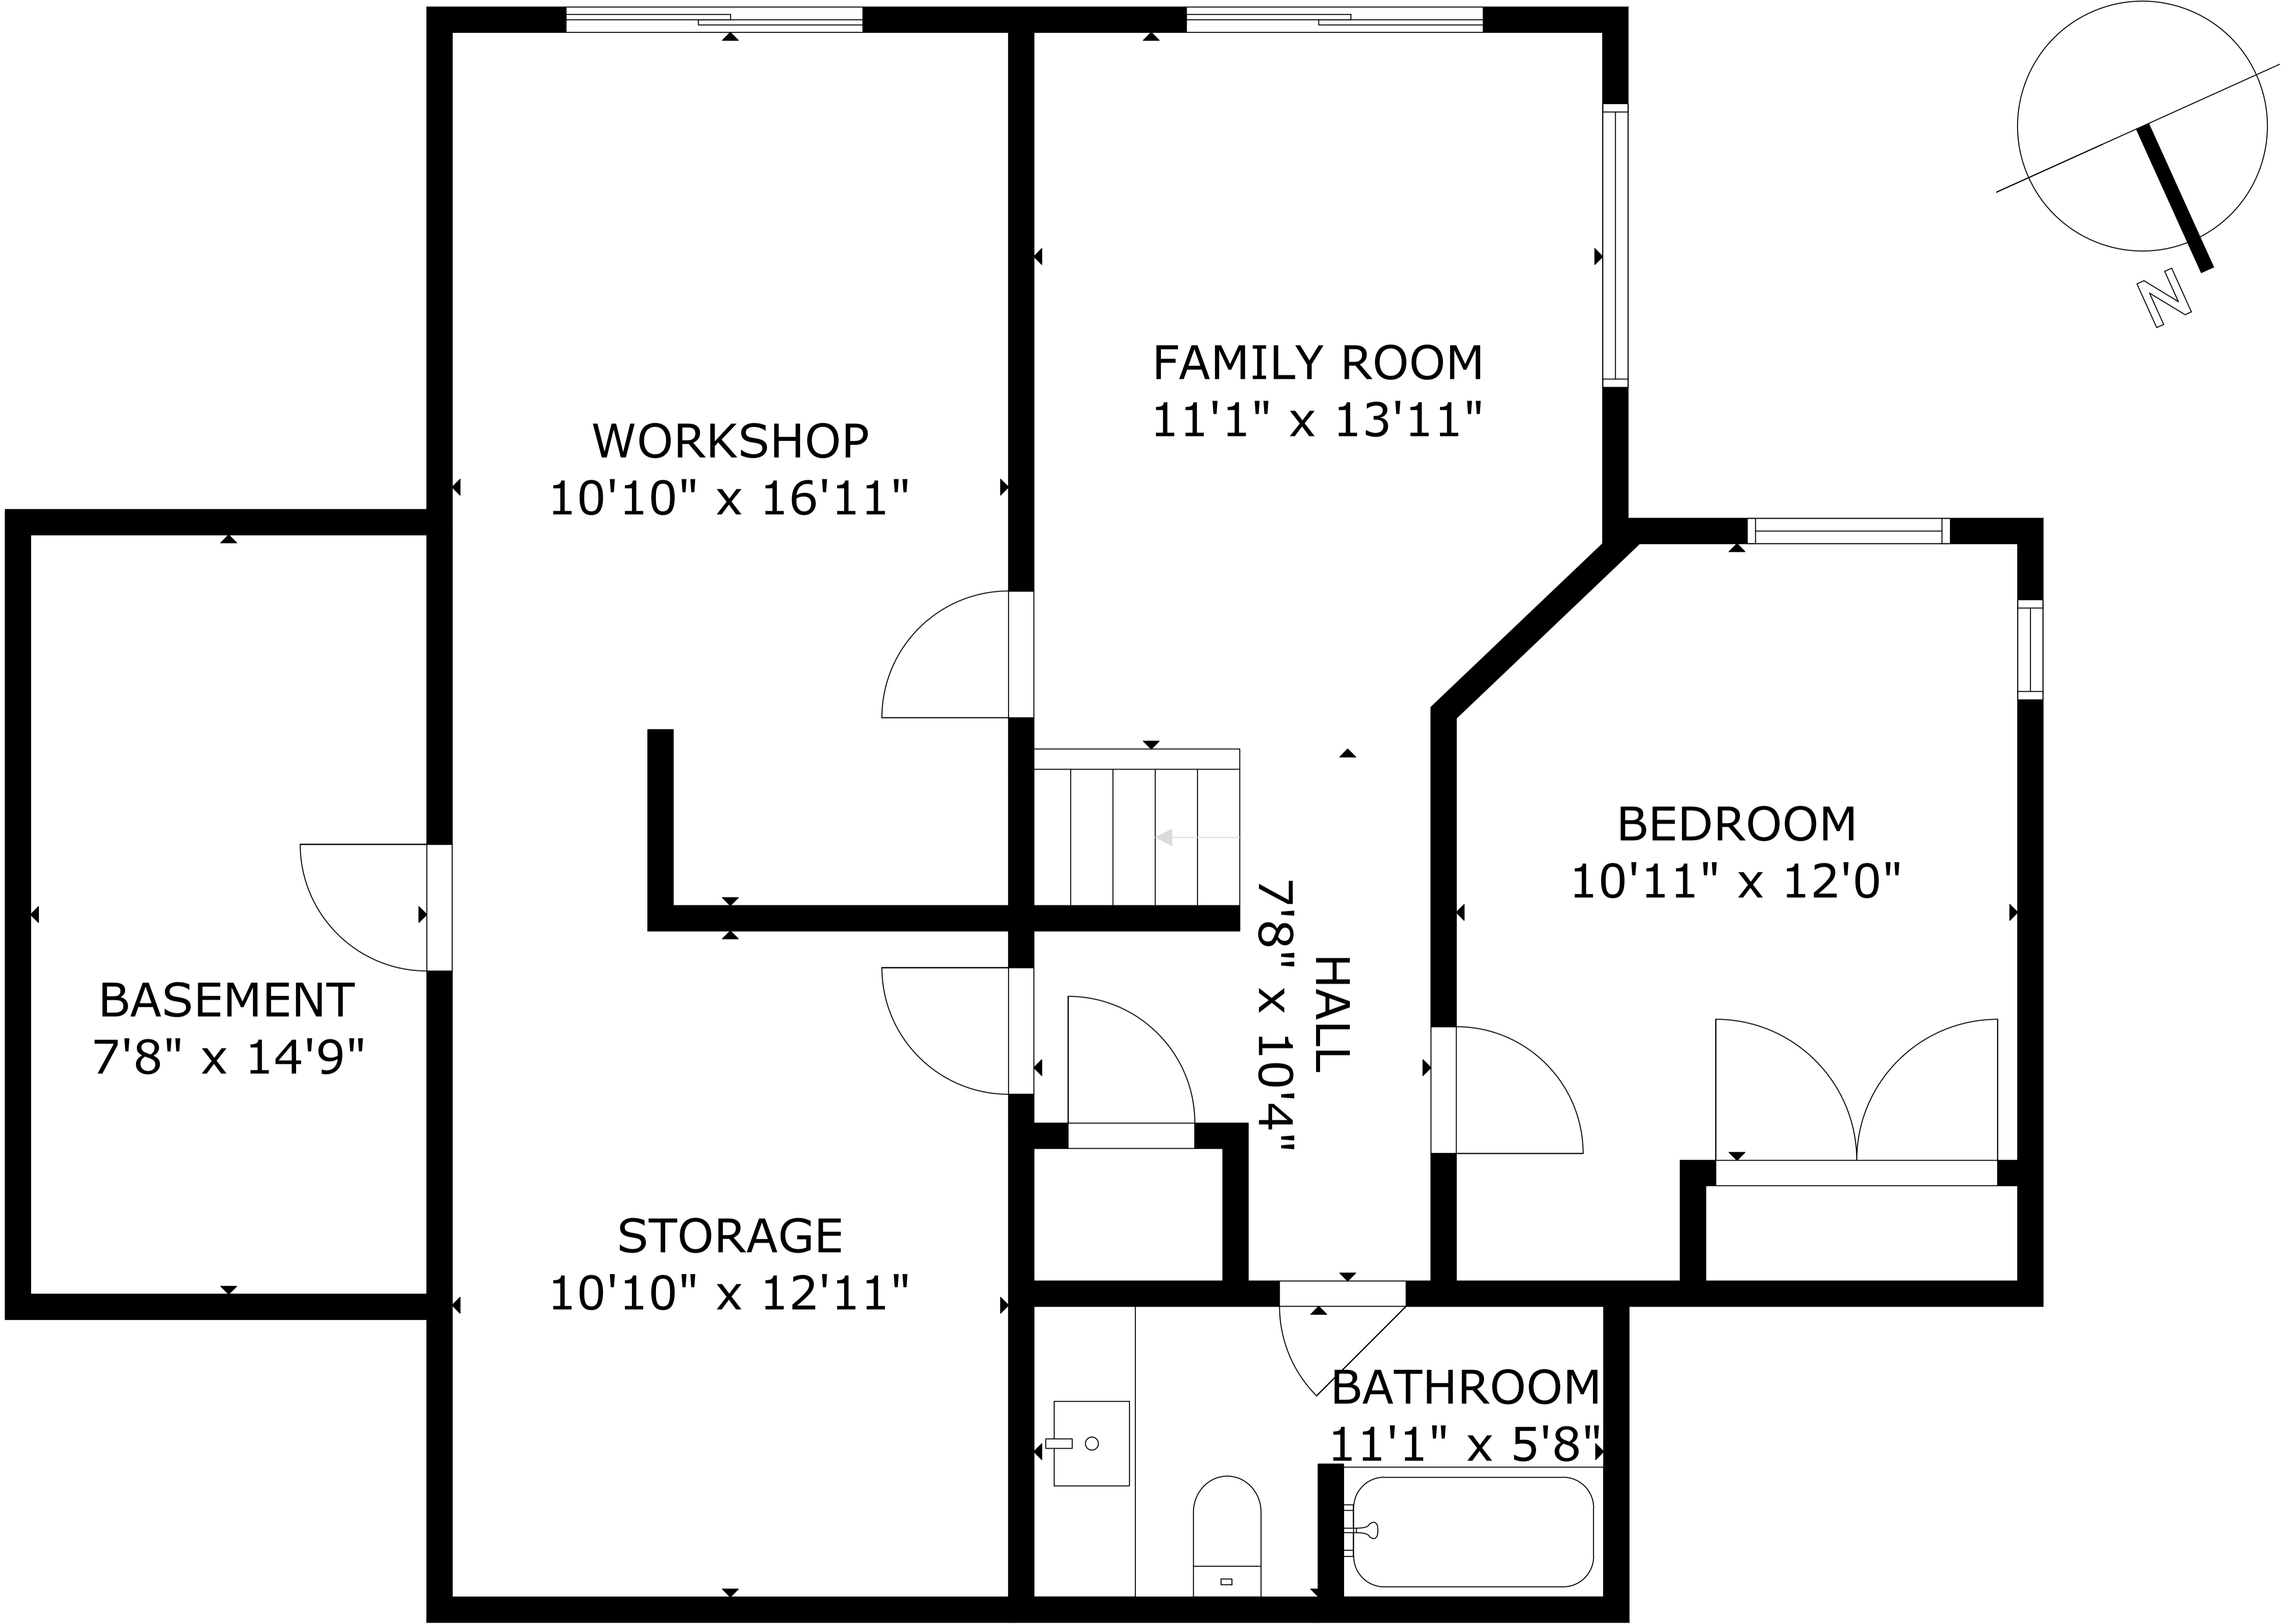

1033 Heckmans Island Rd, Lunenburg NS B0J 2C0, CA

GROSS INTERNAL AREA
TOTAL: 2,419 sq ft
FLOOR 1: 914 sq ft, FLOOR 2: 965 sq ft, FLOOR 3: 540 sq ft
EXCLUDED AREA: DECK: 222 sq ft

SIZE AND DIMENSIONS ARE APPROXIMATE, ACTUAL MAY VARY