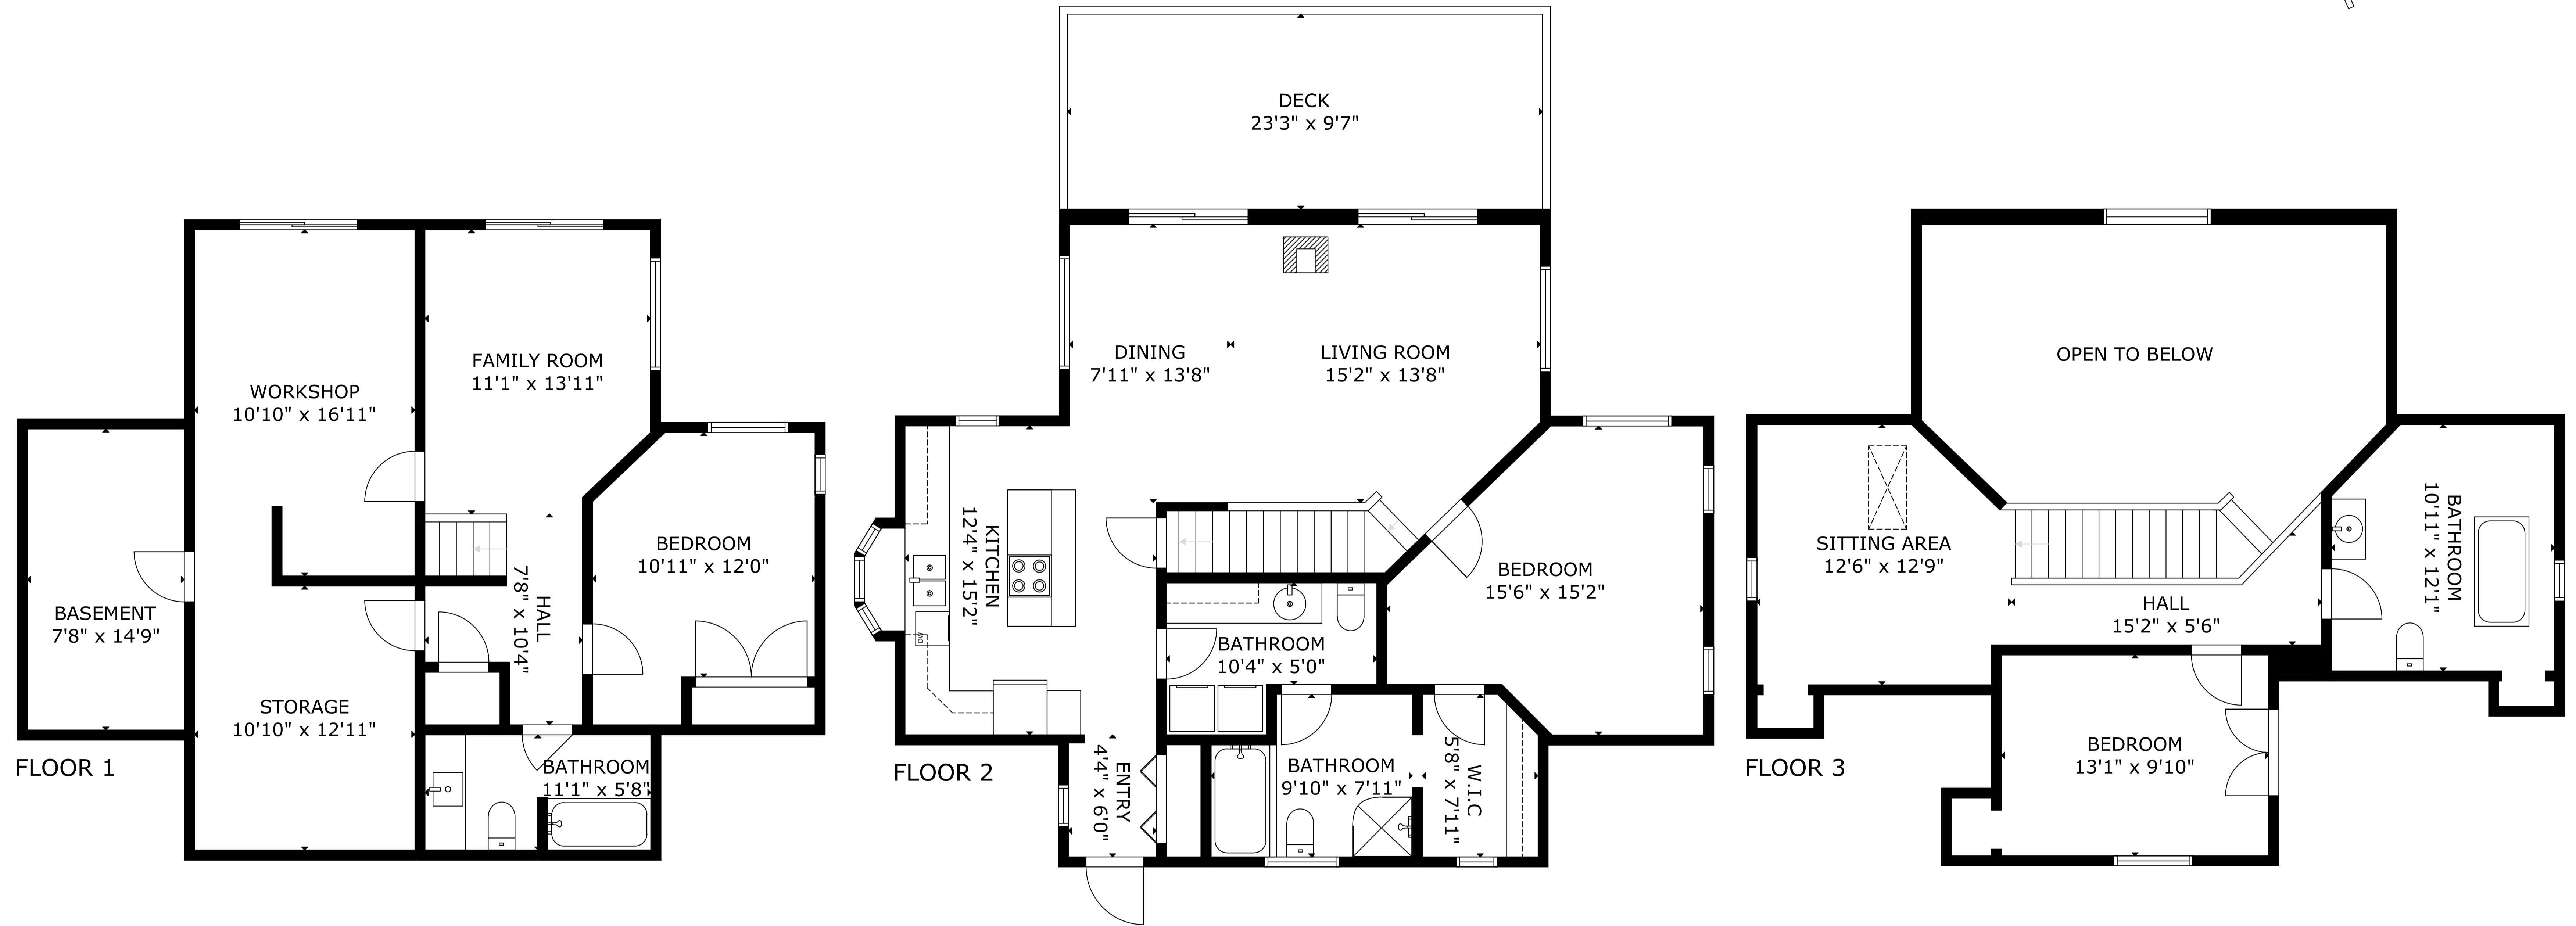

1033 Heckmans Island Rd, Lunenburg NS B0J 2C0, CA

GROSS INTERNAL AREA
TOTAL: 2,419 sq ft
FLOOR 1: 914 sq ft, FLOOR 2: 965 sq ft, FLOOR 3: 540 sq ft
EXCLUDED AREA: DECK: 222 sq ft

SIZE AND DIMENSIONS ARE APPROXIMATE, ACTUAL MAY VARY