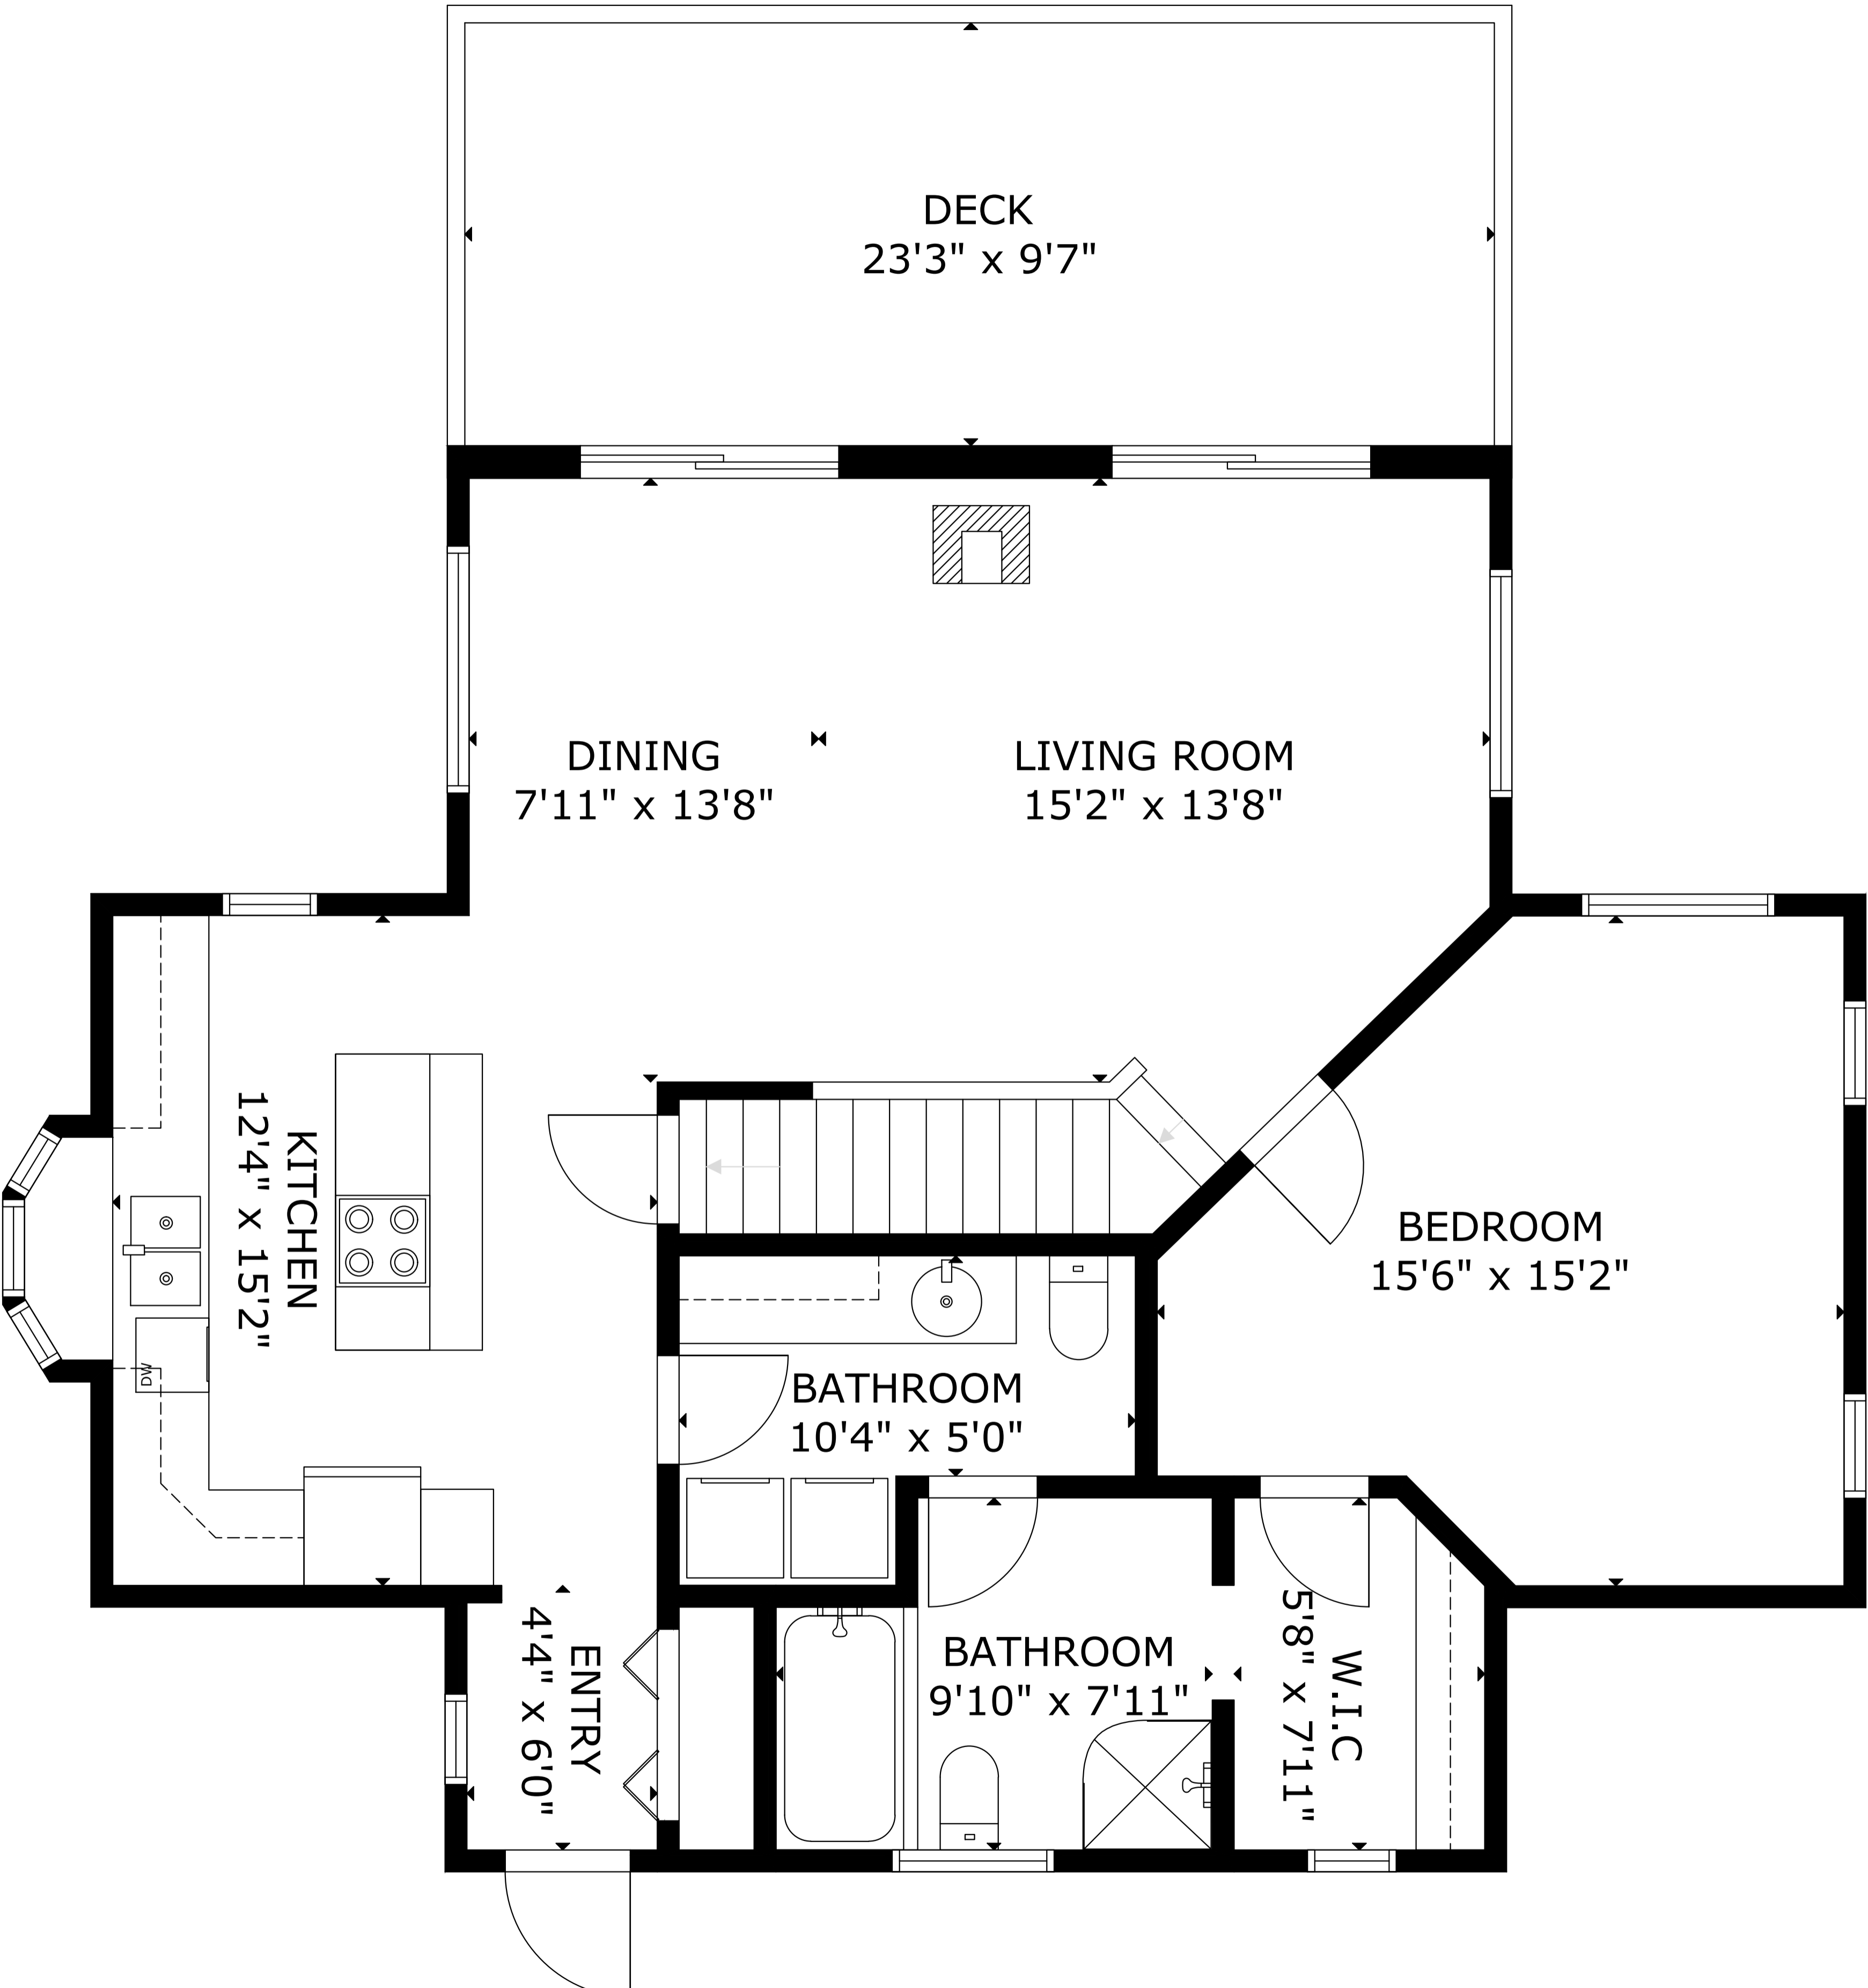

1033 Heckmans Island Rd, Lunenburg NS B0J 2C0, CA

GROSS INTERNAL AREA
TOTAL: 2,419 sq ft
FLOOR 1: 914 sq ft, FLOOR 2: 965 sq ft, FLOOR 3: 540 sq ft
EXCLUDED AREA: DECK: 222 sq ft

SIZE AND DIMENSIONS ARE APPROXIMATE, ACTUAL MAY VARY