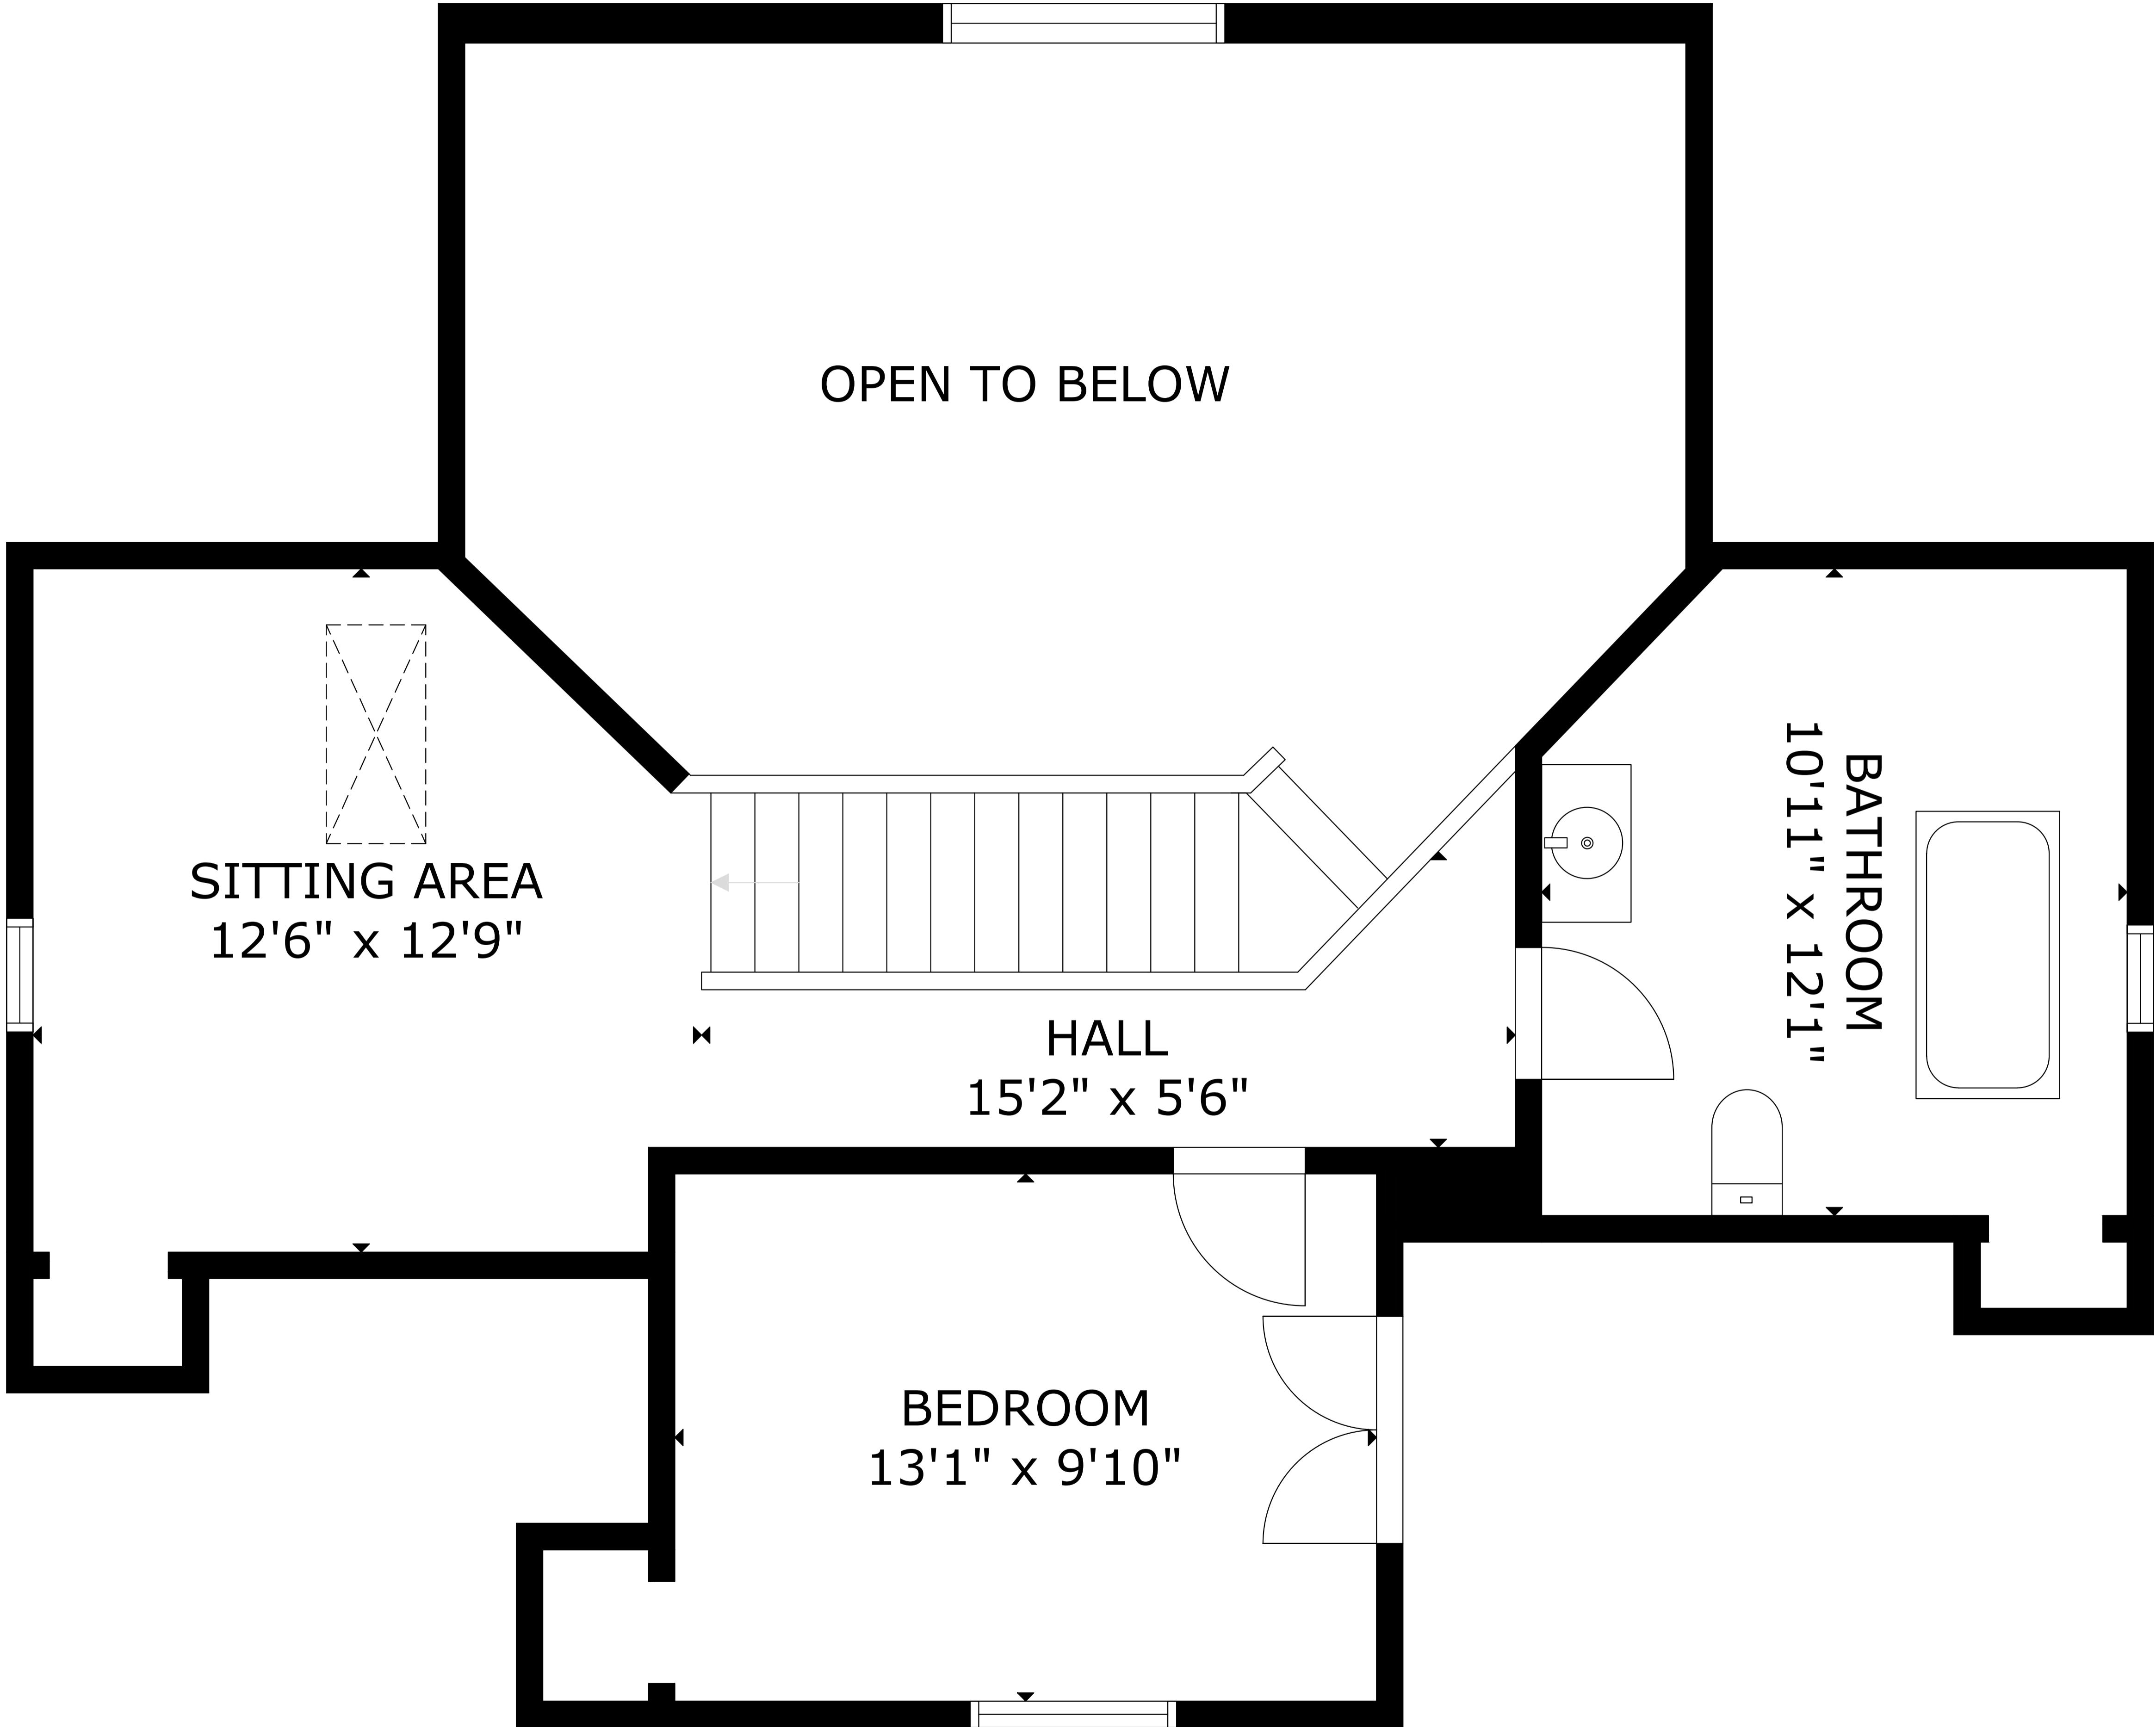

1033 Heckmans Island Rd, Lunenburg NS B0J 2C0, CA

GROSS INTERNAL AREA
TOTAL: 2,419 sq ft
FLOOR 1: 914 sq ft, FLOOR 2: 965 sq ft, FLOOR 3: 540 sq ft
EXCLUDED AREA: DECK: 222 sq ft

SIZE AND DIMENSIONS ARE APPROXIMATE, ACTUAL MAY VARY