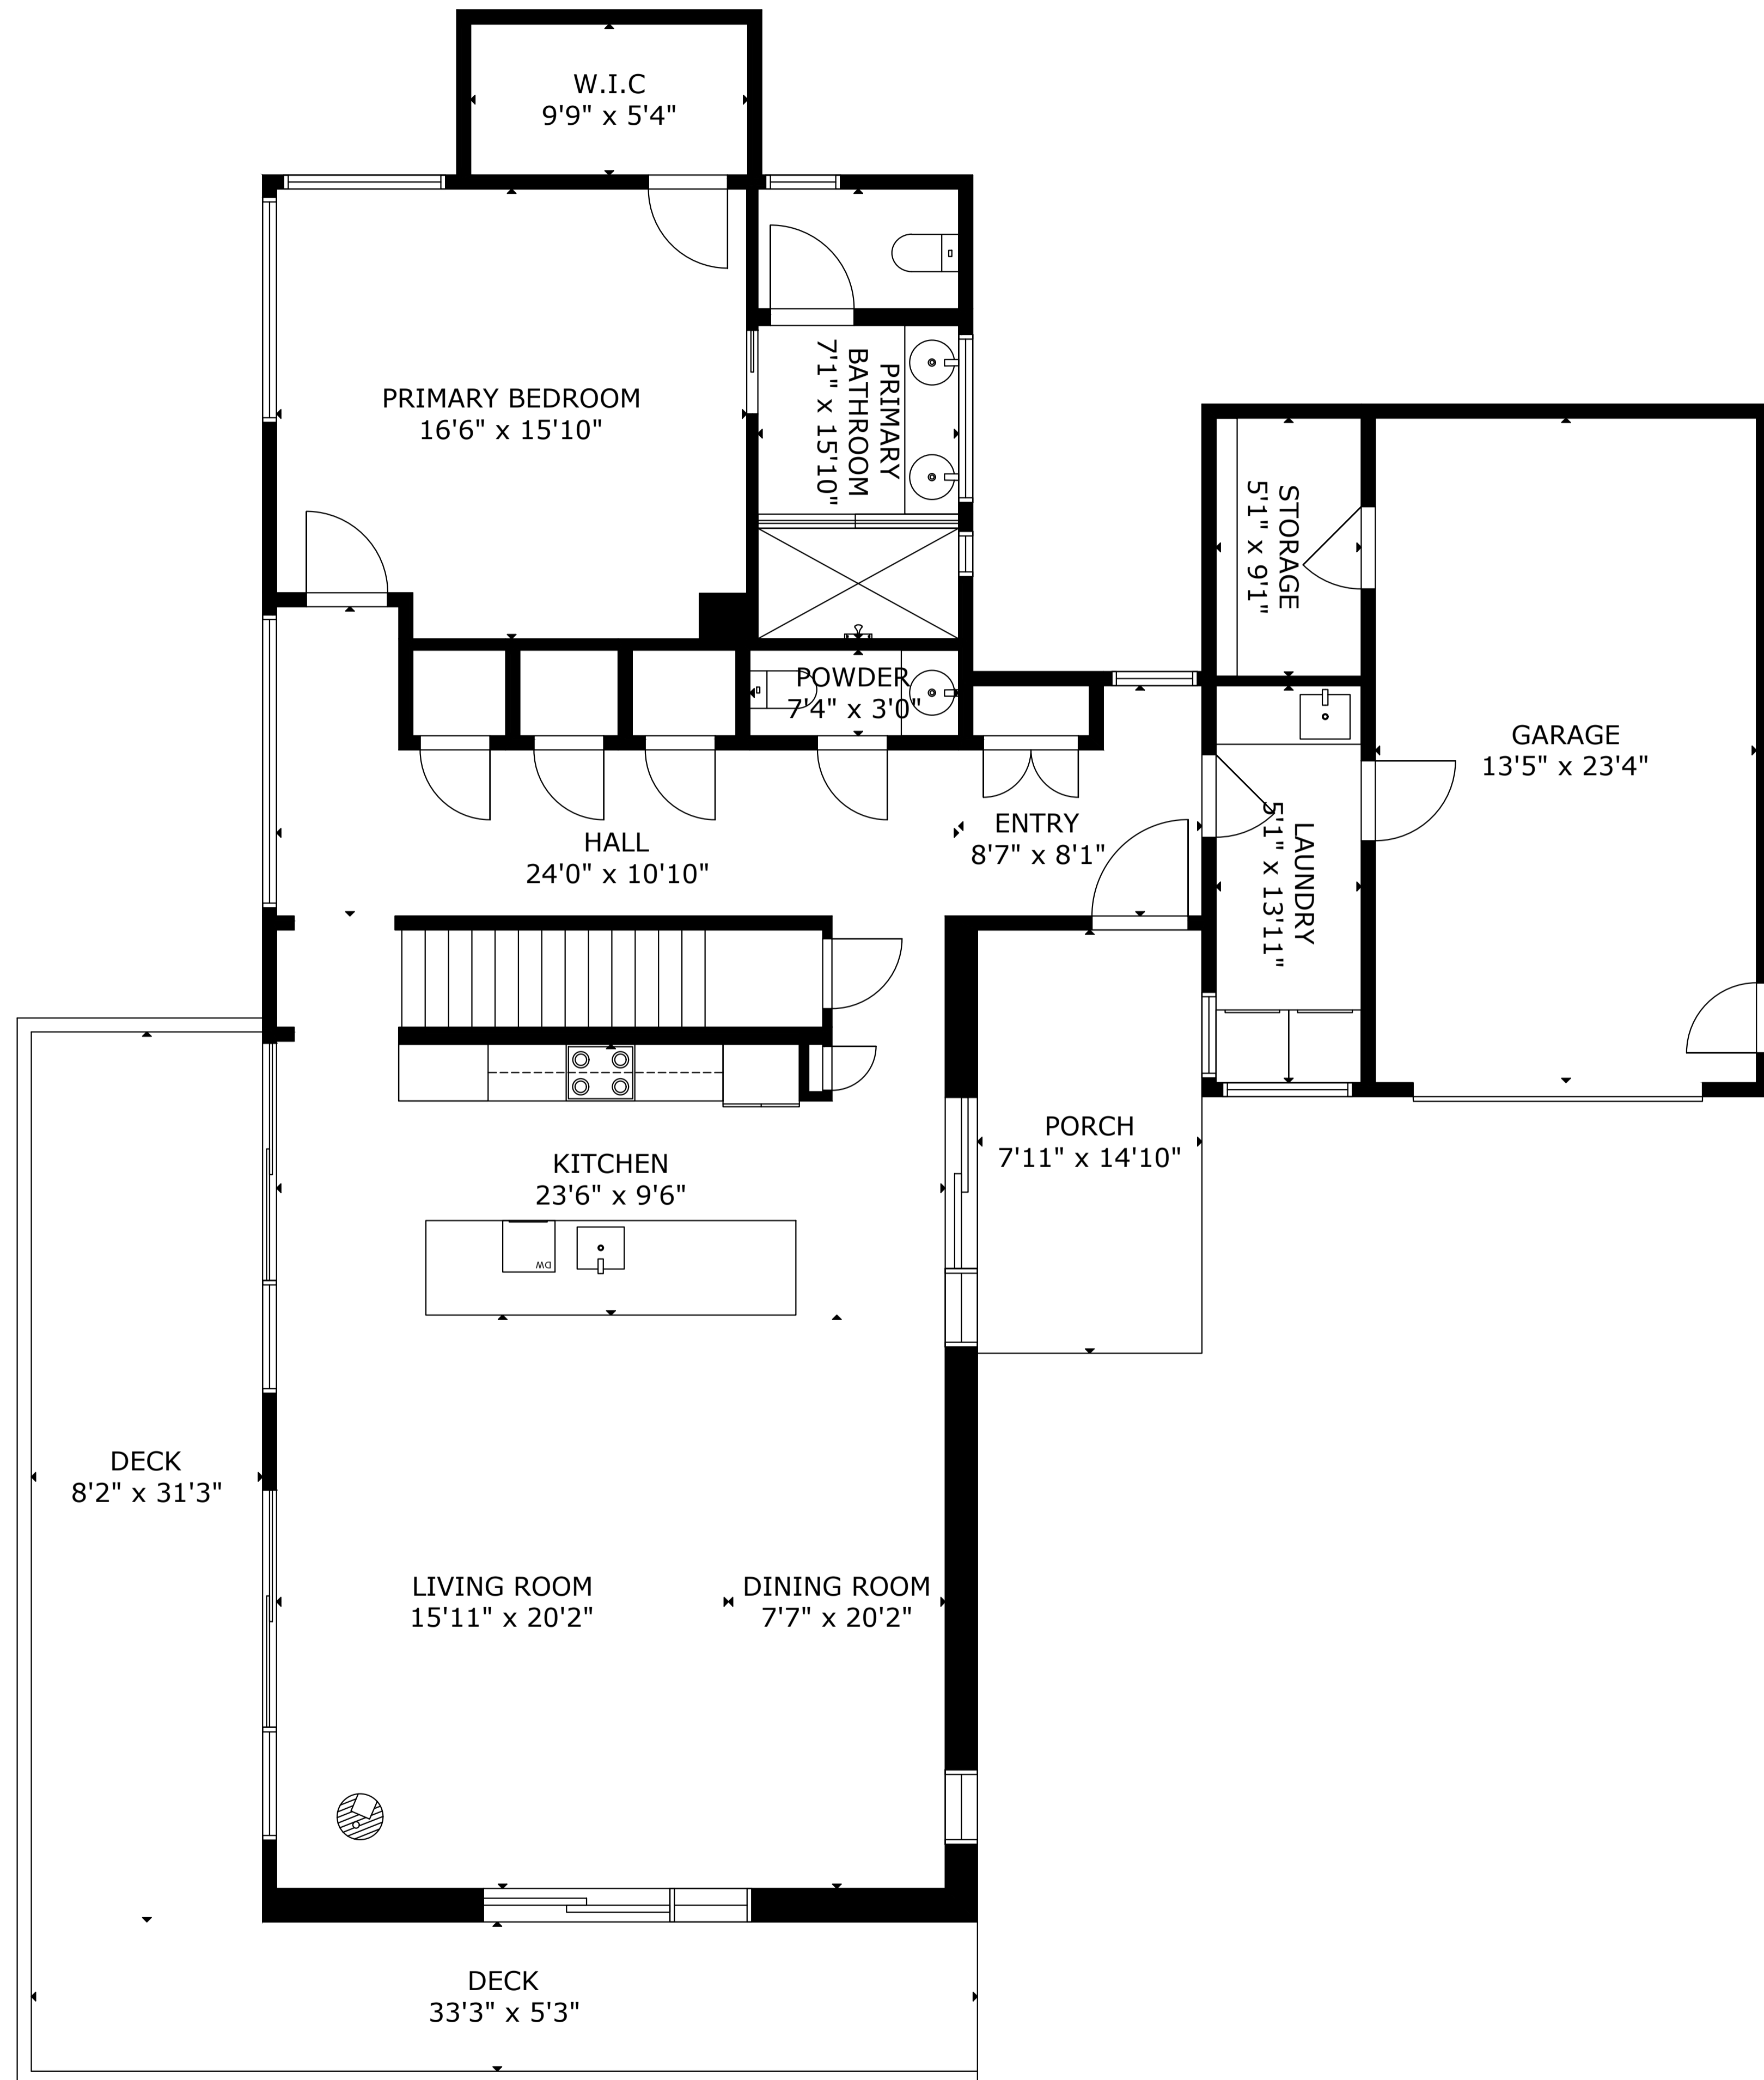

9292 Highway 3

FLOOR 1

FLOOR 2

FLOOR 3

GROSS INTERNAL AREA
 TOTAL: 3,689 sq ft
 FLOOR 1: 1,376 sq ft, FLOOR 2: 1,617 sq ft, FLOOR 3: 696 sq ft
 EXCLUDED AREAS: GARAGE: 364 sq ft, PORCH: 117 sq ft, DECK: 429 sq ft
 SIZE AND DIMENSIONS ARE APPROXIMATE, ACTUAL MAY VARY

9292 Highway 3

GROSS INTERNAL AREA

TOTAL: 3,689 sq ft

FLOOR 1: 1,376 sq ft, FLOOR 2: 1,617 sq ft, FLOOR 3: 696 sq ft

EXCLUDED AREAS: GARAGE: 364 sq ft, PORCH: 117 sq ft, DECK: 429 sq ft

SIZE AND DIMENSIONS ARE APPROXIMATE, ACTUAL MAY VARY