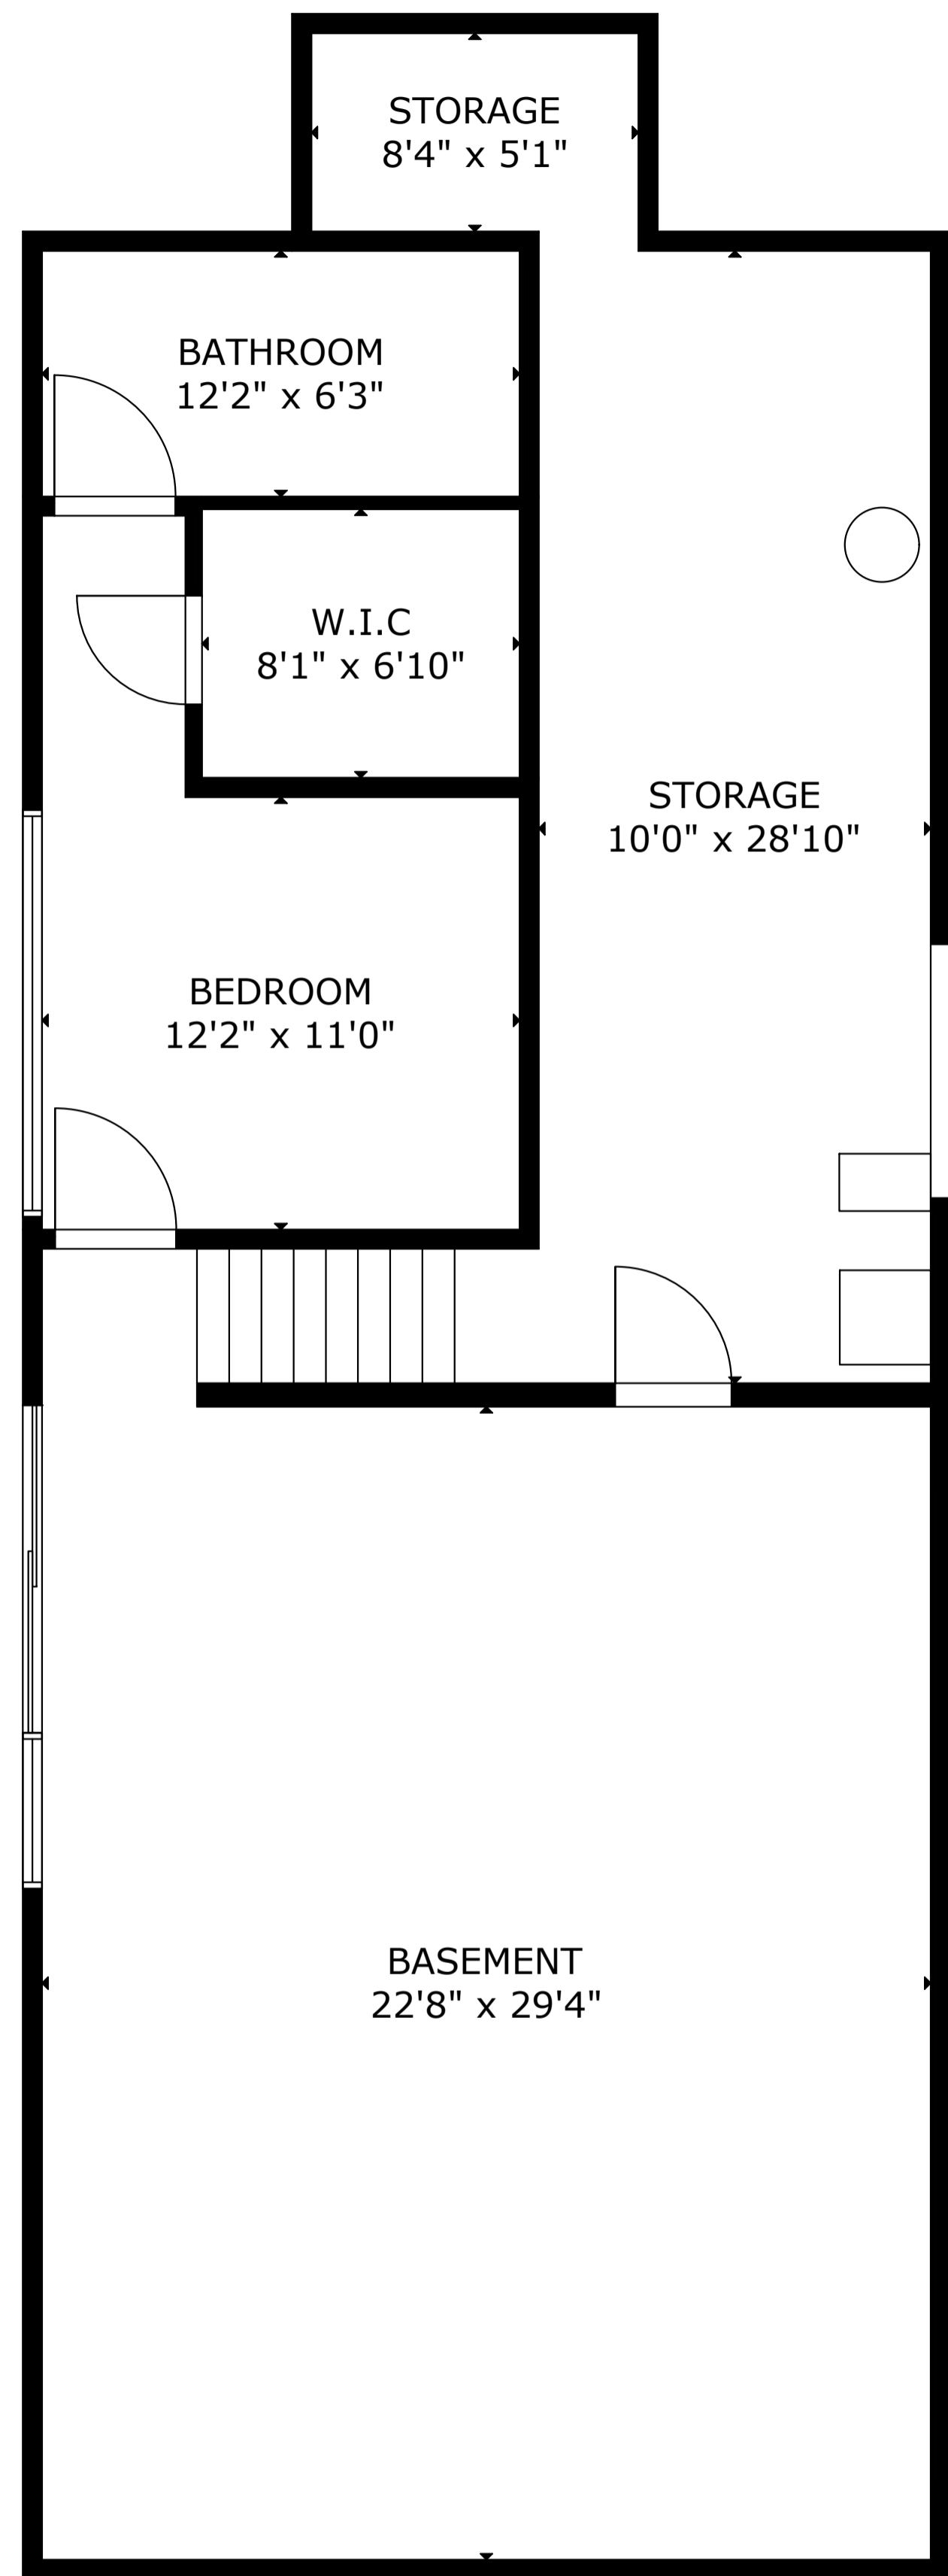

9292 Highway 3

FLOOR 1

FLOOR 2

FLOOR 3

GROSS INTERNAL AREA
 TOTAL: 3,689 sq ft
 FLOOR 1: 1,376 sq ft, FLOOR 2: 1,617 sq ft, FLOOR 3: 696 sq ft
 EXCLUDED AREAS: GARAGE: 364 sq ft, PORCH: 117 sq ft, DECK: 429 sq ft
 SIZE AND DIMENSIONS ARE APPROXIMATE, ACTUAL MAY VARY

9292 Highway 3

GROSS INTERNAL AREA

TOTAL: 3,689 sq ft

FLOOR 1: 1,376 sq ft, FLOOR 2: 1,617 sq ft, FLOOR 3: 696 sq ft

EXCLUDED AREAS: GARAGE: 364 sq ft, PORCH: 117 sq ft, DECK: 429 sq ft

SIZE AND DIMENSIONS ARE APPROXIMATE, ACTUAL MAY VARY