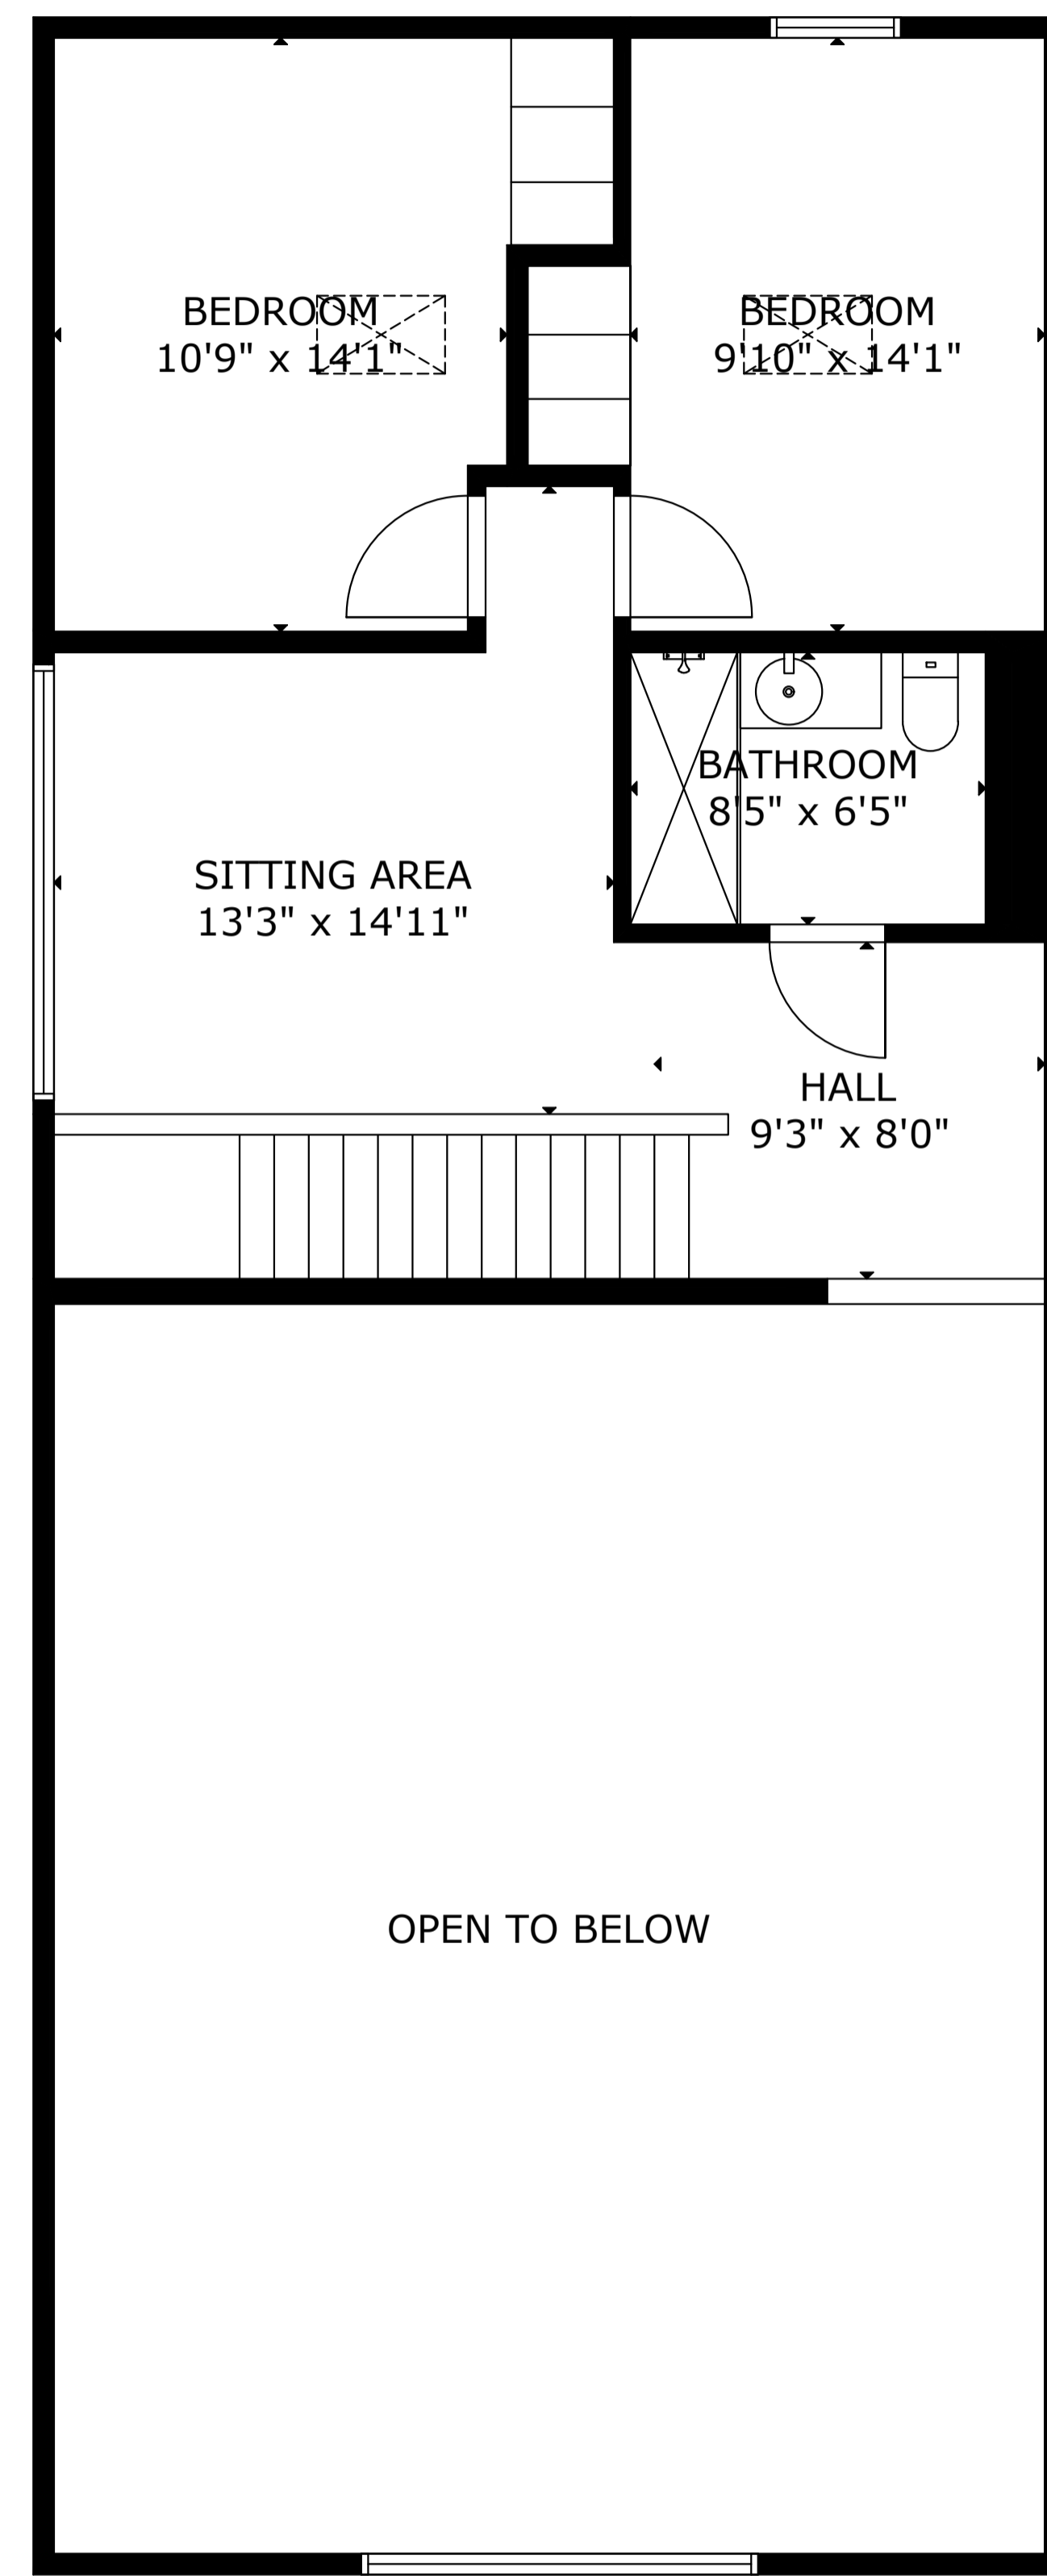

9292 Highway 3

FLOOR 1

FLOOR 2

FLOOR 3

GROSS INTERNAL AREA
 TOTAL: 3,689 sq ft
 FLOOR 1: 1,376 sq ft, FLOOR 2: 1,617 sq ft, FLOOR 3: 696 sq ft
 EXCLUDED AREAS: GARAGE: 364 sq ft, PORCH: 117 sq ft, DECK: 429 sq ft
 SIZE AND DIMENSIONS ARE APPROXIMATE, ACTUAL MAY VARY

9292 Highway 3

GROSS INTERNAL AREA

TOTAL: 3,689 sq ft

FLOOR 1: 1,376 sq ft, FLOOR 2: 1,617 sq ft, FLOOR 3: 696 sq ft

EXCLUDED AREAS: GARAGE: 364 sq ft, PORCH: 117 sq ft, DECK: 429 sq ft

SIZE AND DIMENSIONS ARE APPROXIMATE, ACTUAL MAY VARY