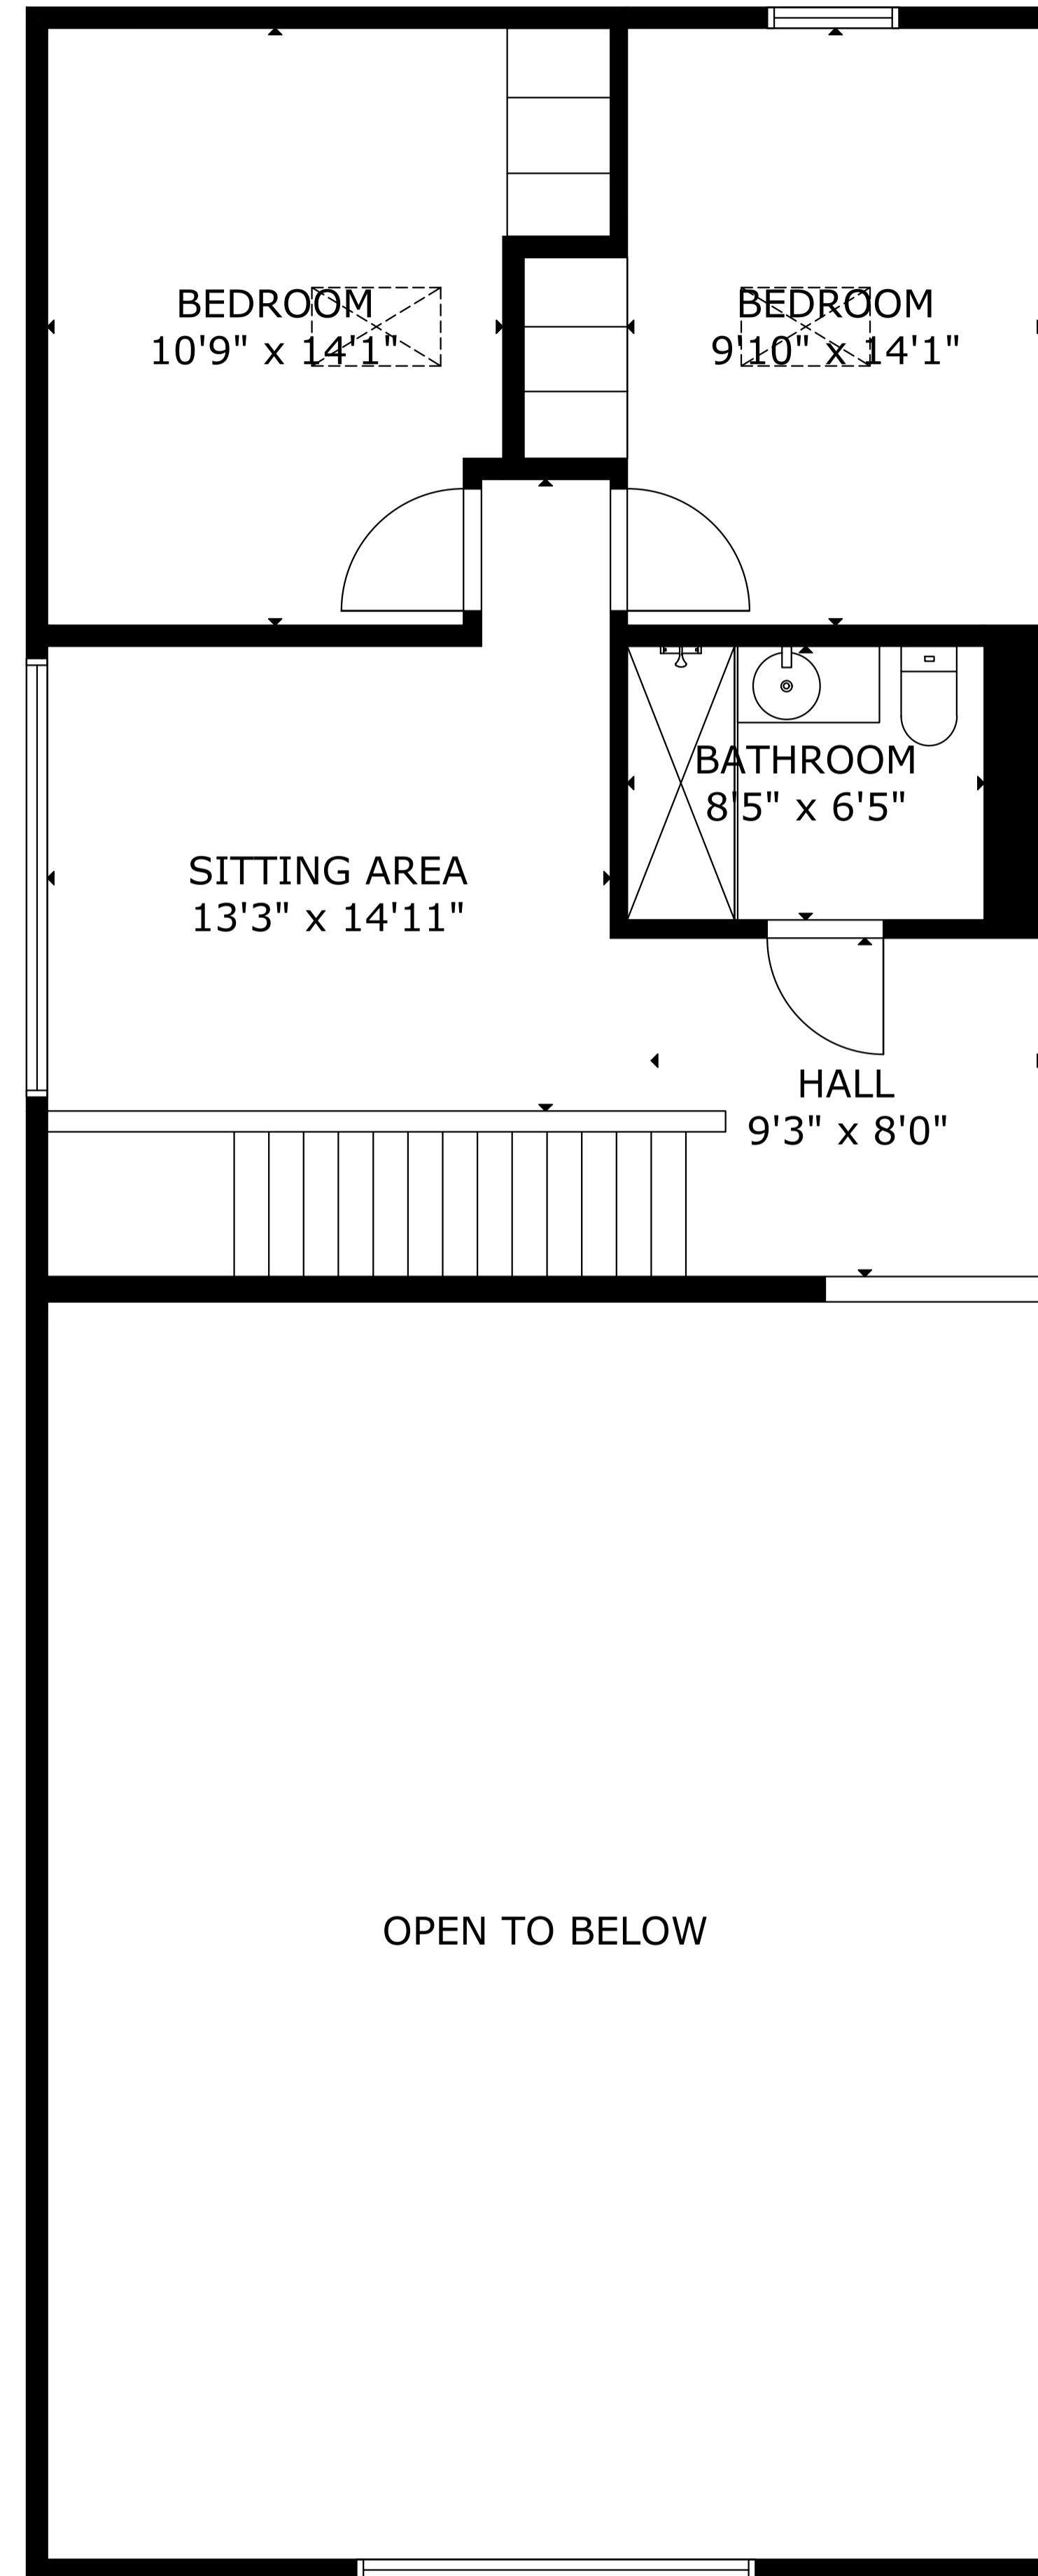

9292 Highway 3

FLOOR 1

FLOOR 2

FLOOR 3

GROSS INTERNAL AREA
 TOTAL: 3,689 sq ft
 FLOOR 1: 1,376 sq ft, FLOOR 2: 1,617 sq ft, FLOOR 3: 696 sq ft
 EXCLUDED AREAS: GARAGE: 364 sq ft, PORCH: 117 sq ft, DECK: 429 sq ft
 SIZE AND DIMENSIONS ARE APPROXIMATE, ACTUAL MAY VARY

9292 Highway 3

GROSS INTERNAL AREA

TOTAL: 3,689 sq ft

FLOOR 1: 1,376 sq ft, FLOOR 2: 1,617 sq ft, FLOOR 3: 696 sq ft

EXCLUDED AREAS: GARAGE: 364 sq ft, PORCH: 117 sq ft, DECK: 429 sq ft

SIZE AND DIMENSIONS ARE APPROXIMATE, ACTUAL MAY VARY