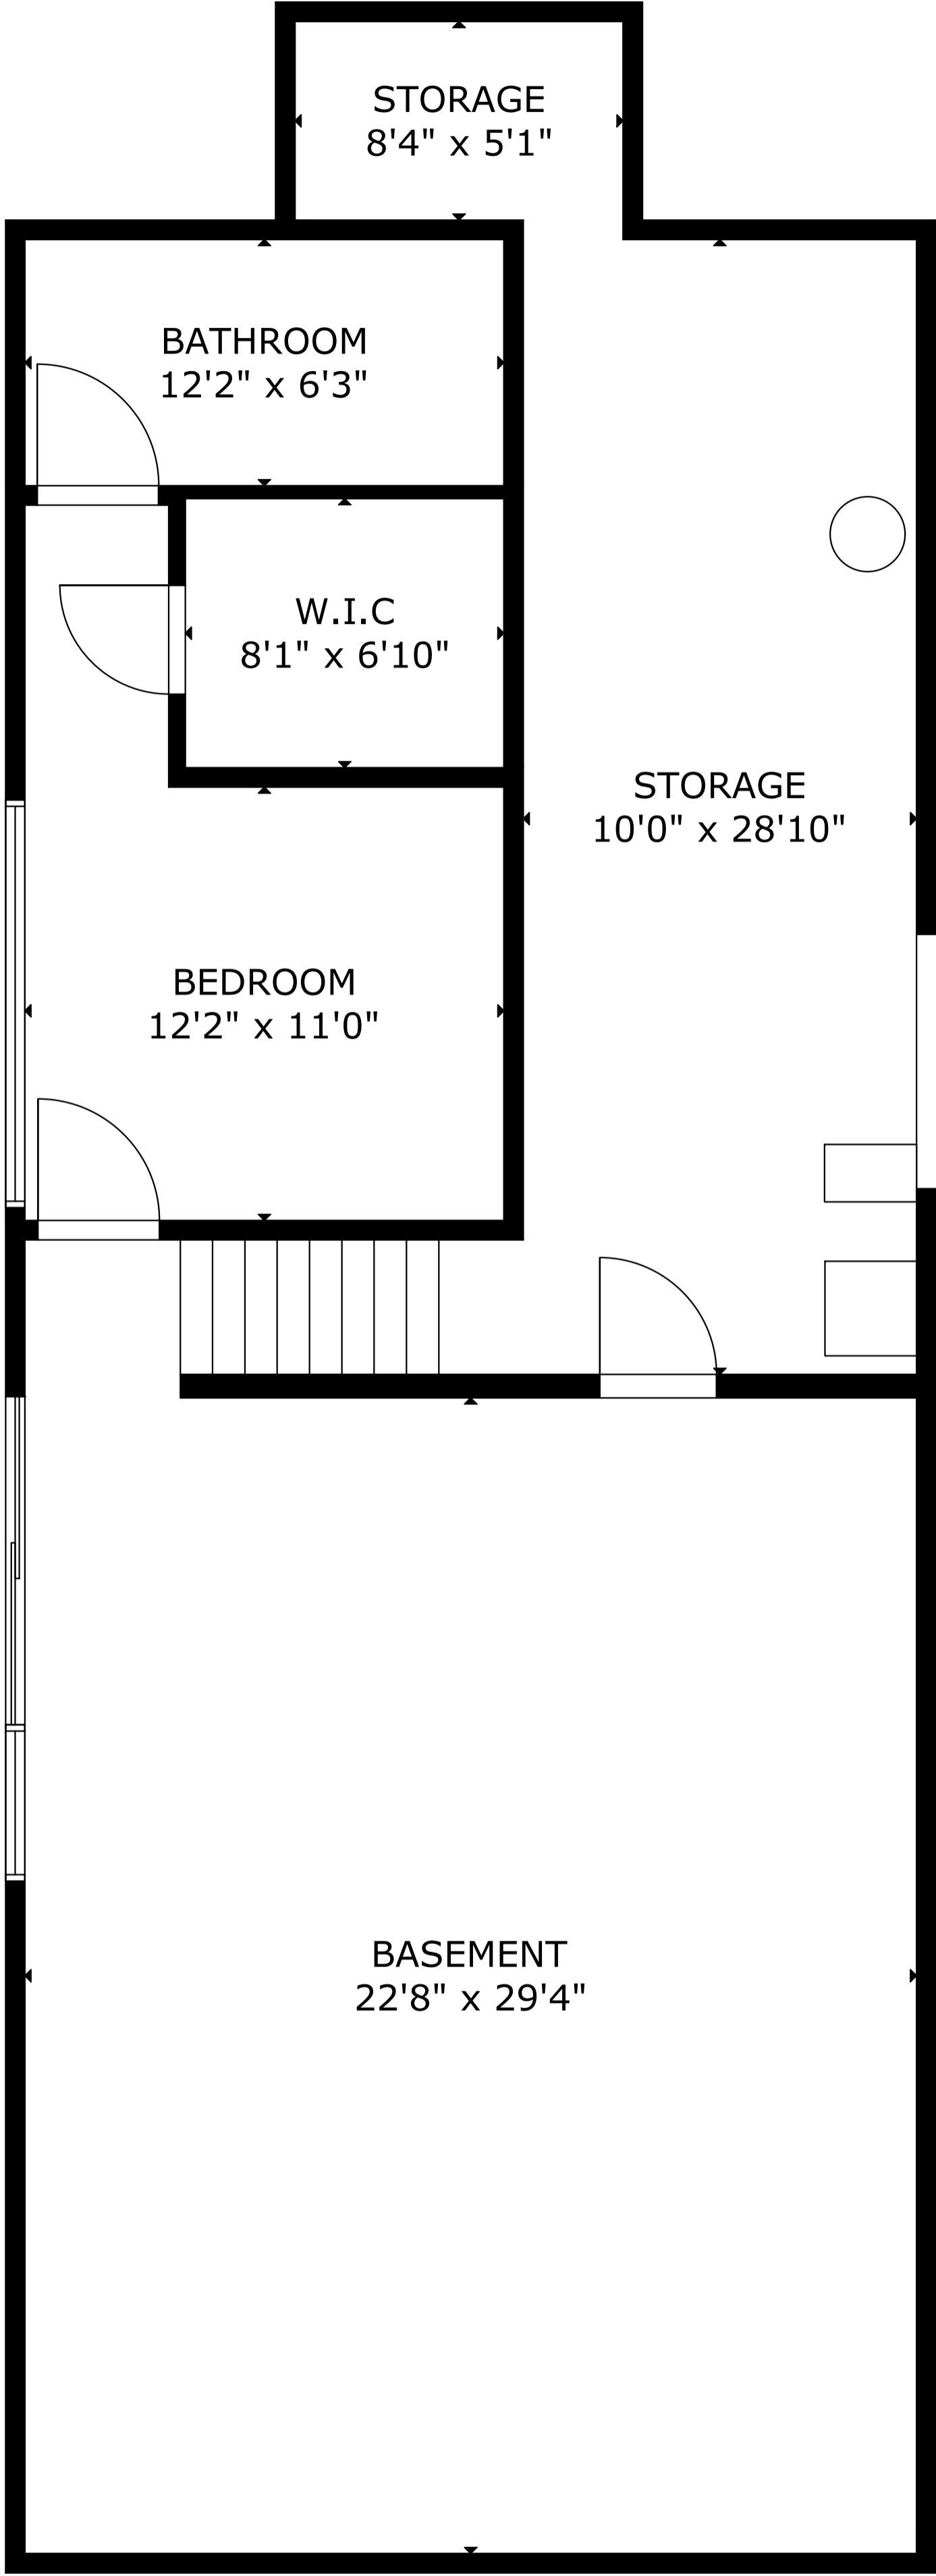

9292 Highway 3

FLOOR 1

FLOOR 2

FLOOR 3

GROSS INTERNAL AREA
 TOTAL: 3,689 sq ft
 FLOOR 1: 1,376 sq ft, FLOOR 2: 1,617 sq ft, FLOOR 3: 696 sq ft
 EXCLUDED AREAS: GARAGE: 364 sq ft, PORCH: 117 sq ft, DECK: 429 sq ft
 SIZE AND DIMENSIONS ARE APPROXIMATE, ACTUAL MAY VARY

9292 Highway 3

GROSS INTERNAL AREA

TOTAL: 3,689 sq ft

FLOOR 1: 1,376 sq ft, FLOOR 2: 1,617 sq ft, FLOOR 3: 696 sq ft

EXCLUDED AREAS: GARAGE: 364 sq ft, PORCH: 117 sq ft, DECK: 429 sq ft

SIZE AND DIMENSIONS ARE APPROXIMATE, ACTUAL MAY VARY