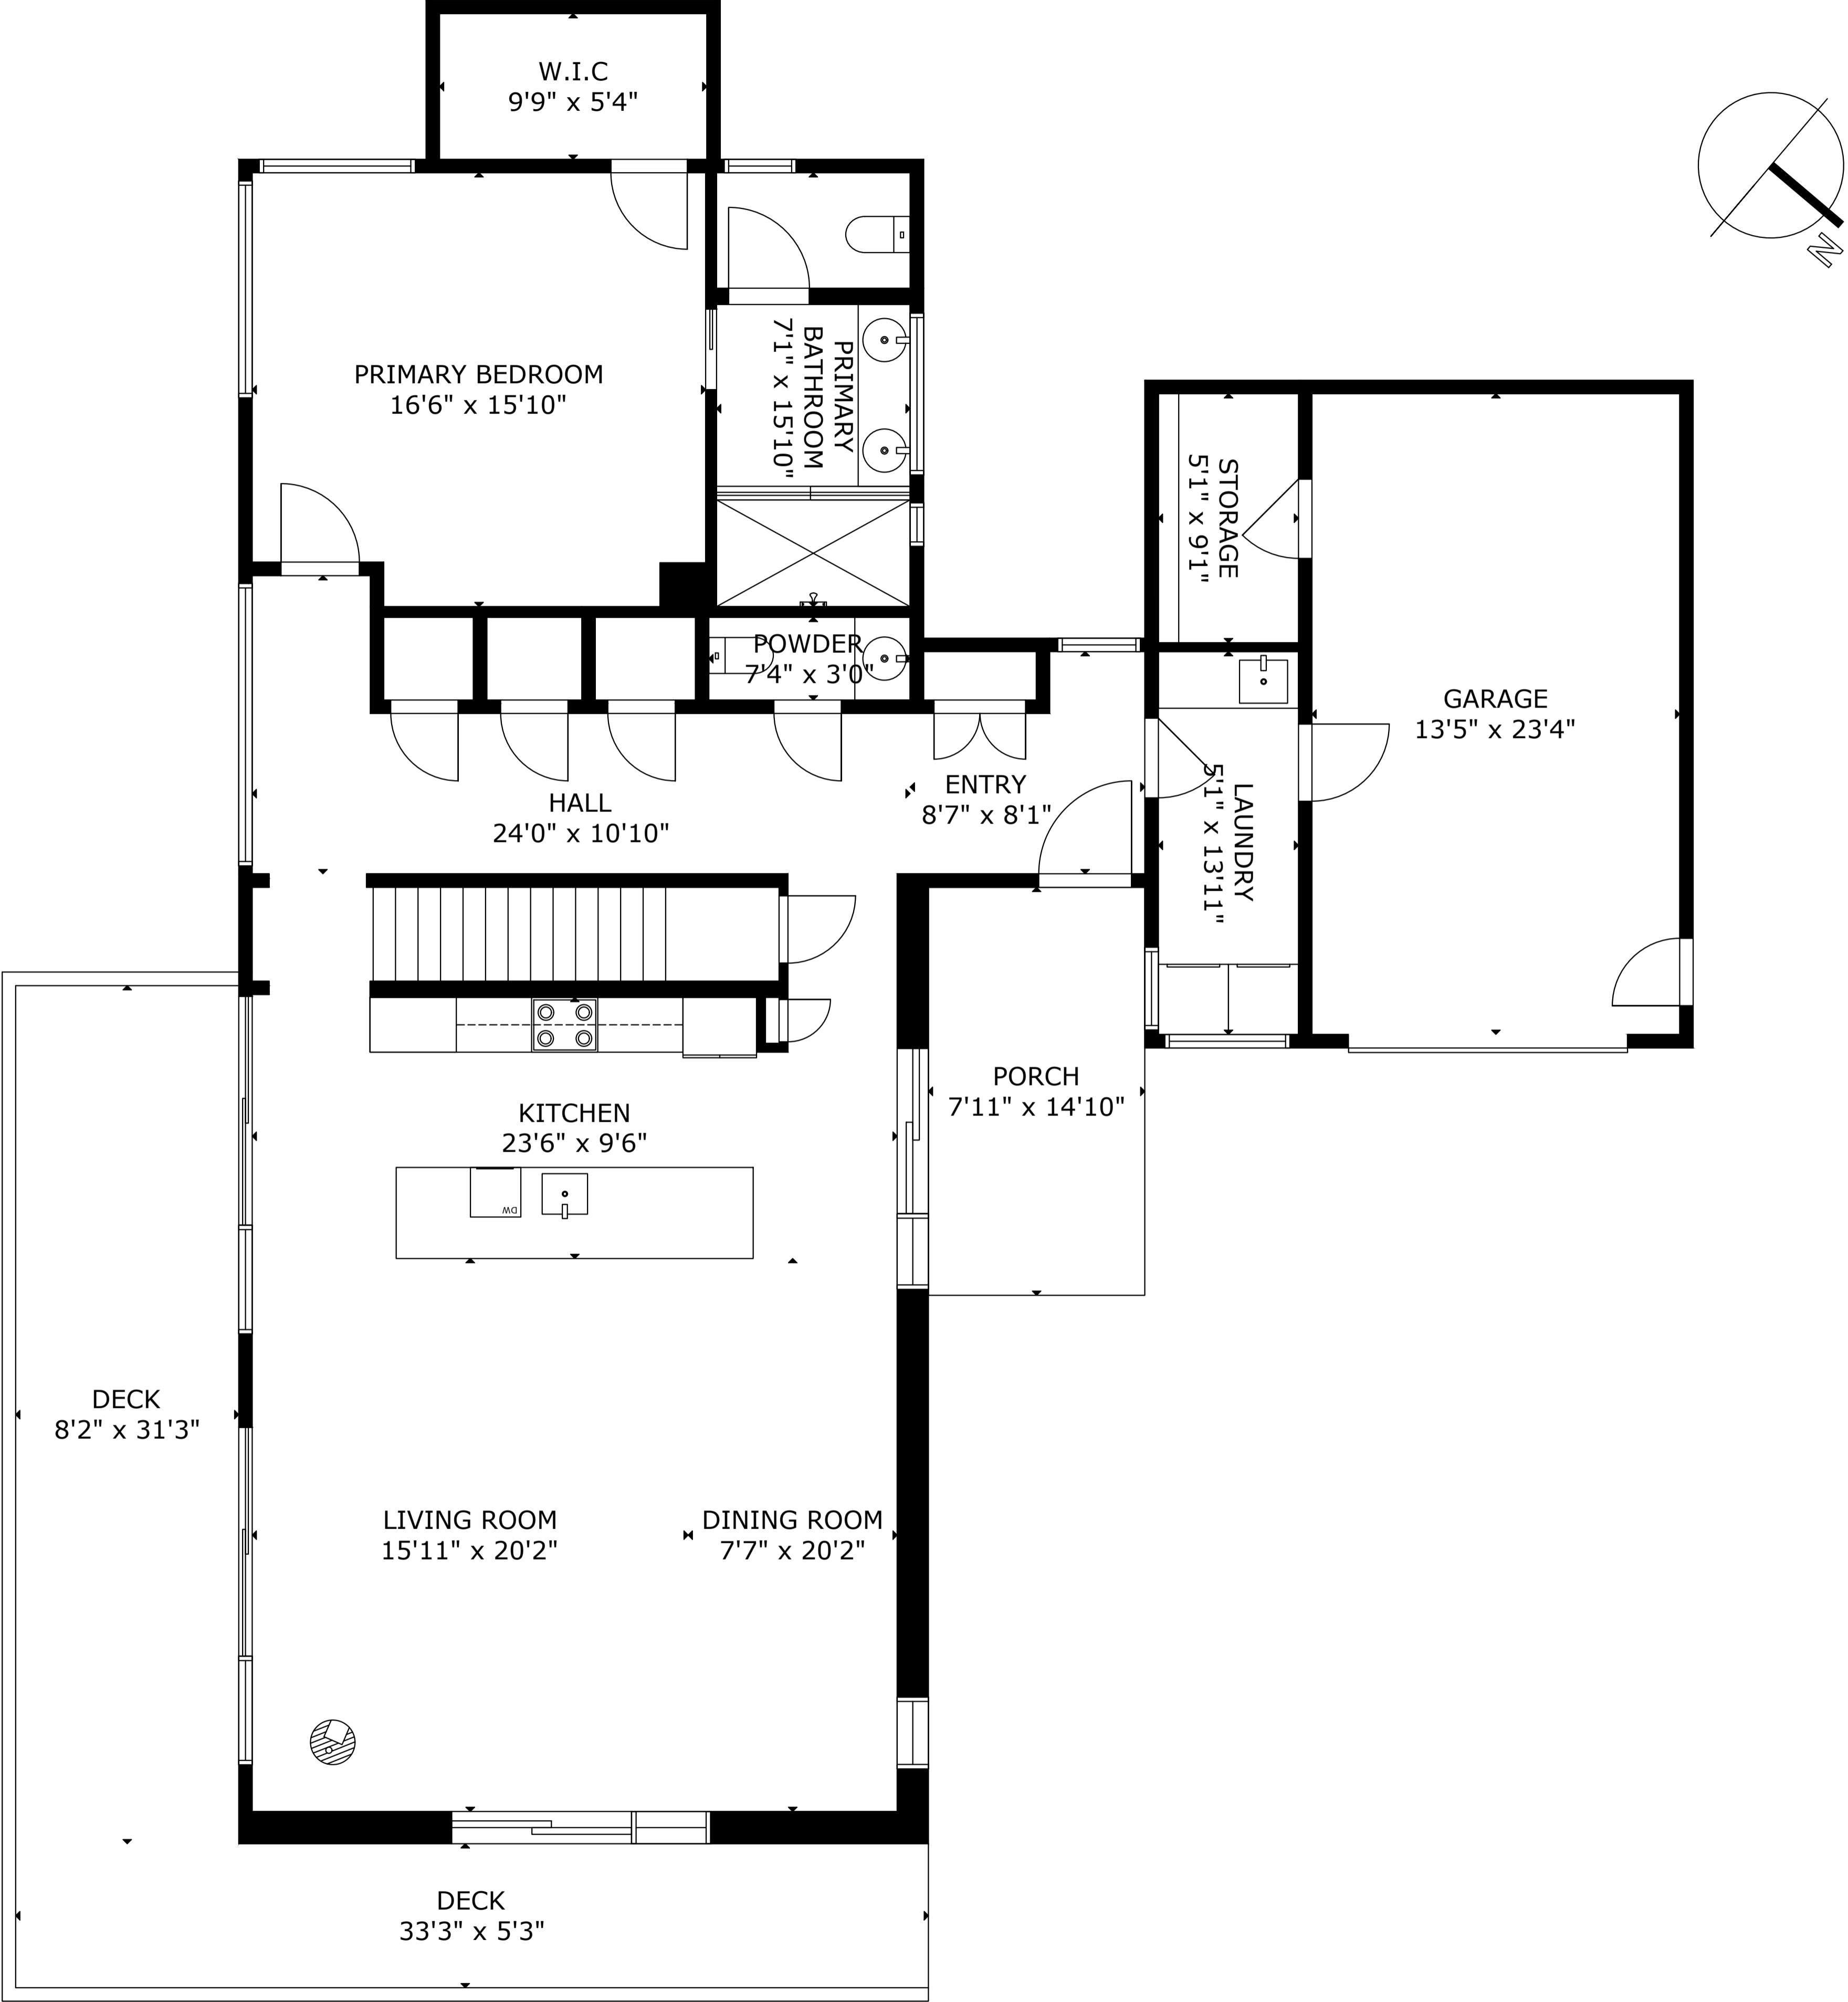

9292 Highway 3

FLOOR 1

FLOOR 2

FLOOR 3

GROSS INTERNAL AREA
 TOTAL: 3,689 sq ft
 FLOOR 1: 1,376 sq ft, FLOOR 2: 1,617 sq ft, FLOOR 3: 696 sq ft
 EXCLUDED AREAS: GARAGE: 364 sq ft, PORCH: 117 sq ft, DECK: 429 sq ft
 SIZE AND DIMENSIONS ARE APPROXIMATE, ACTUAL MAY VARY

9292 Highway 3

GROSS INTERNAL AREA

TOTAL: 3,689 sq ft

FLOOR 1: 1,376 sq ft, FLOOR 2: 1,617 sq ft, FLOOR 3: 696 sq ft

EXCLUDED AREAS: GARAGE: 364 sq ft, PORCH: 117 sq ft, DECK: 429 sq ft

SIZE AND DIMENSIONS ARE APPROXIMATE, ACTUAL MAY VARY