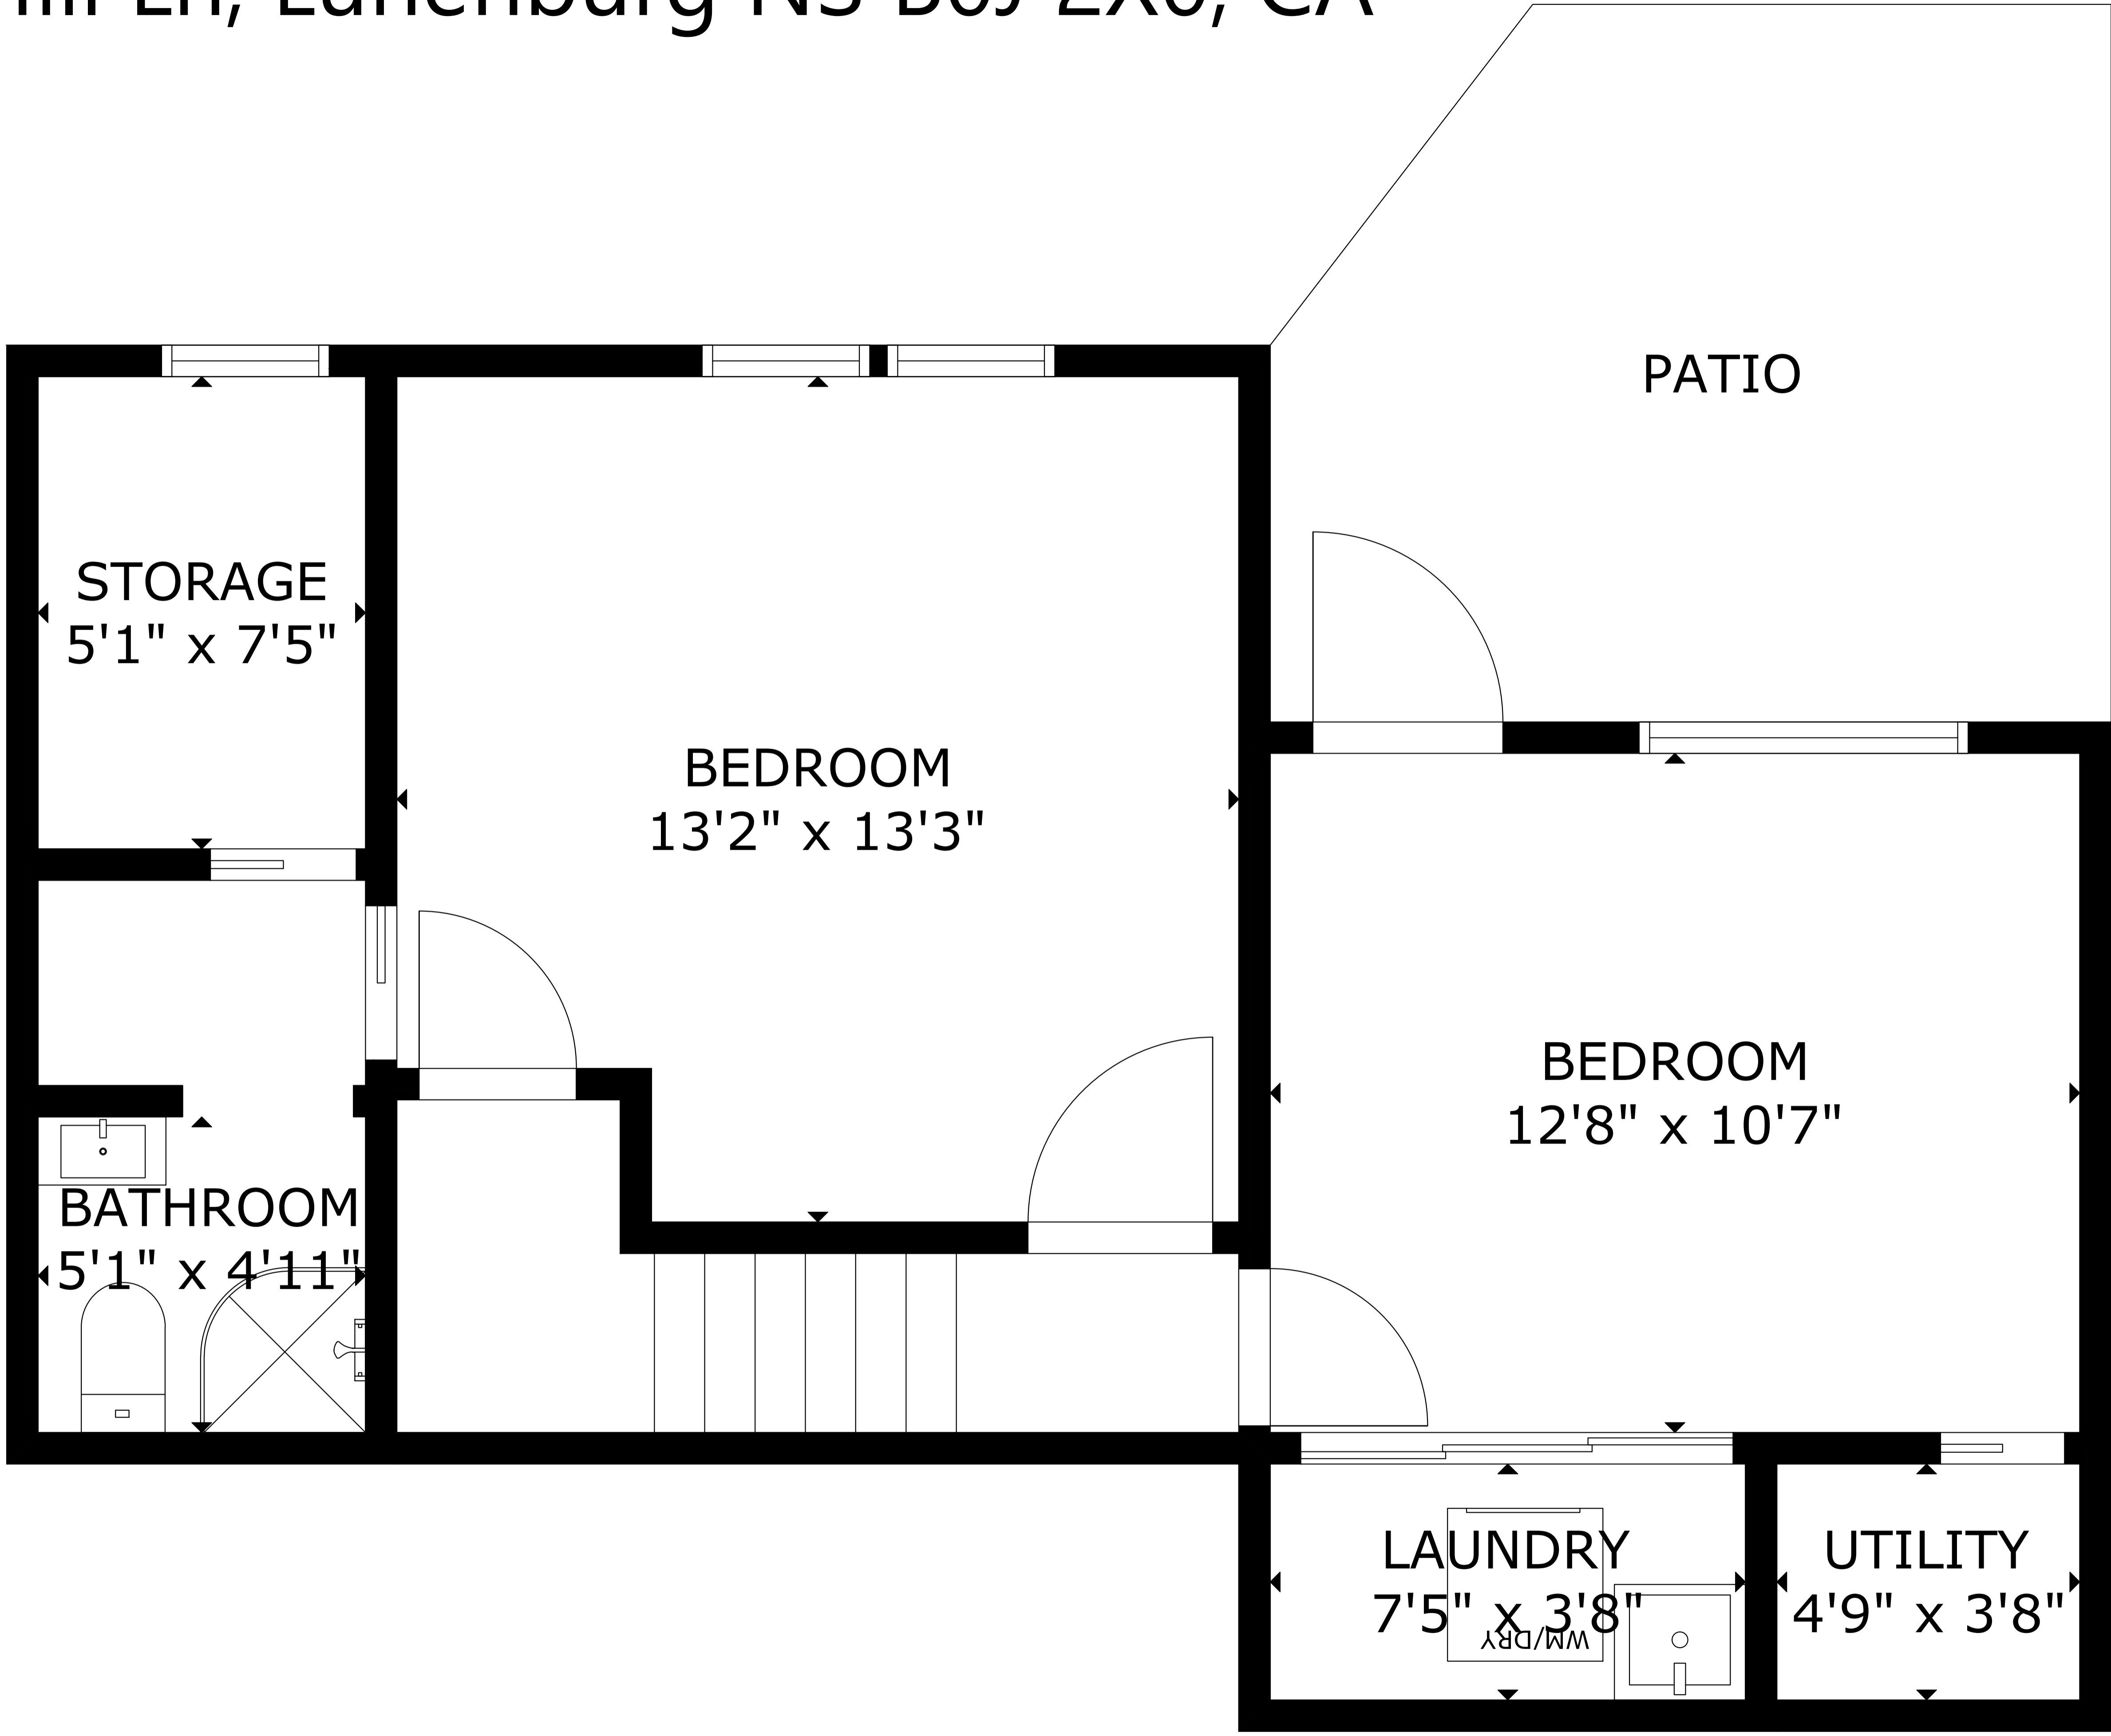

# 18 Mackay Hill Ln, Lunenburg NS B0J 2X0, CA

GROSS INTERNAL AREA  
TOTAL: 1,401 sq.ft  
FLOOR 1: 503 sq.ft, FLOOR 2: 575 sq.ft, FLOOR 3: 323 sq.ft  
EXCLUDED AREAS: DECK: 511 sq.ft  
SIZE AND DIMENSIONS ARE APPROXIMATE, ACTUAL MAY VARY