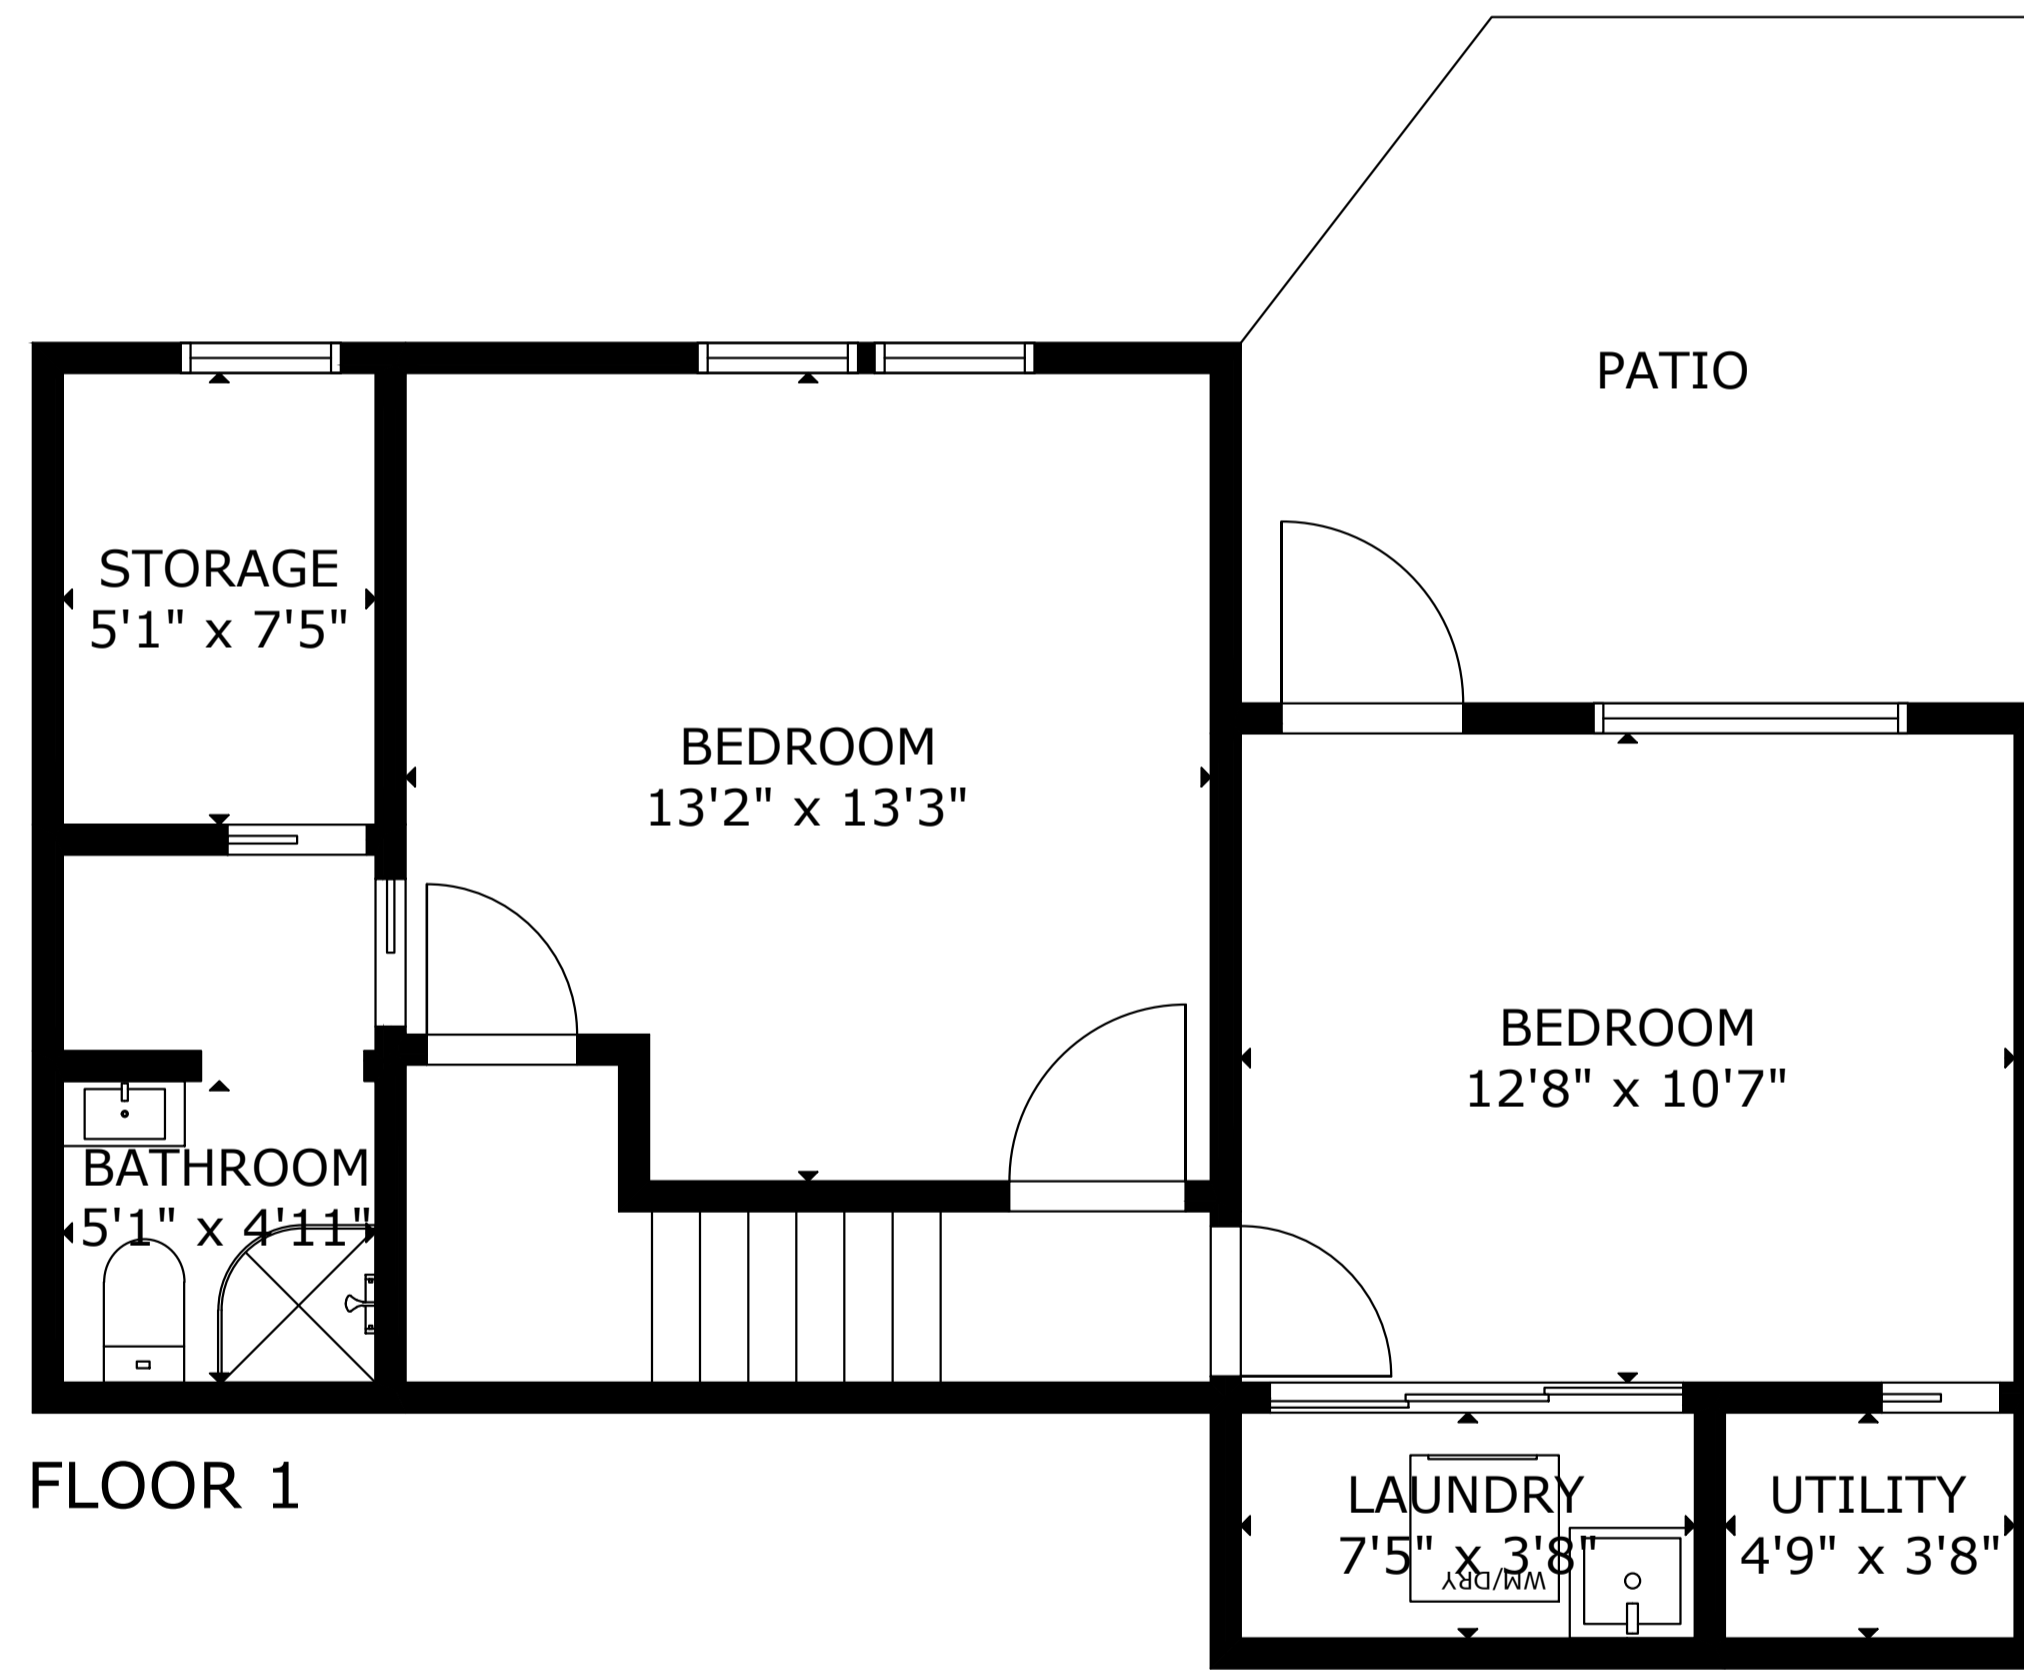

# 18 Mackay Hill Ln, Lunenburg NS B0J 2X0, CA

GROSS INTERNAL AREA  
TOTAL: 1,401 sq.ft  
FLOOR 1: 503 sq.ft, FLOOR 2: 575 sq.ft, FLOOR 3: 323 sq.ft  
EXCLUDED AREAS: DECK: 511 sq.ft  
SIZE AND DIMENSIONS ARE APPROXIMATE, ACTUAL MAY VARY