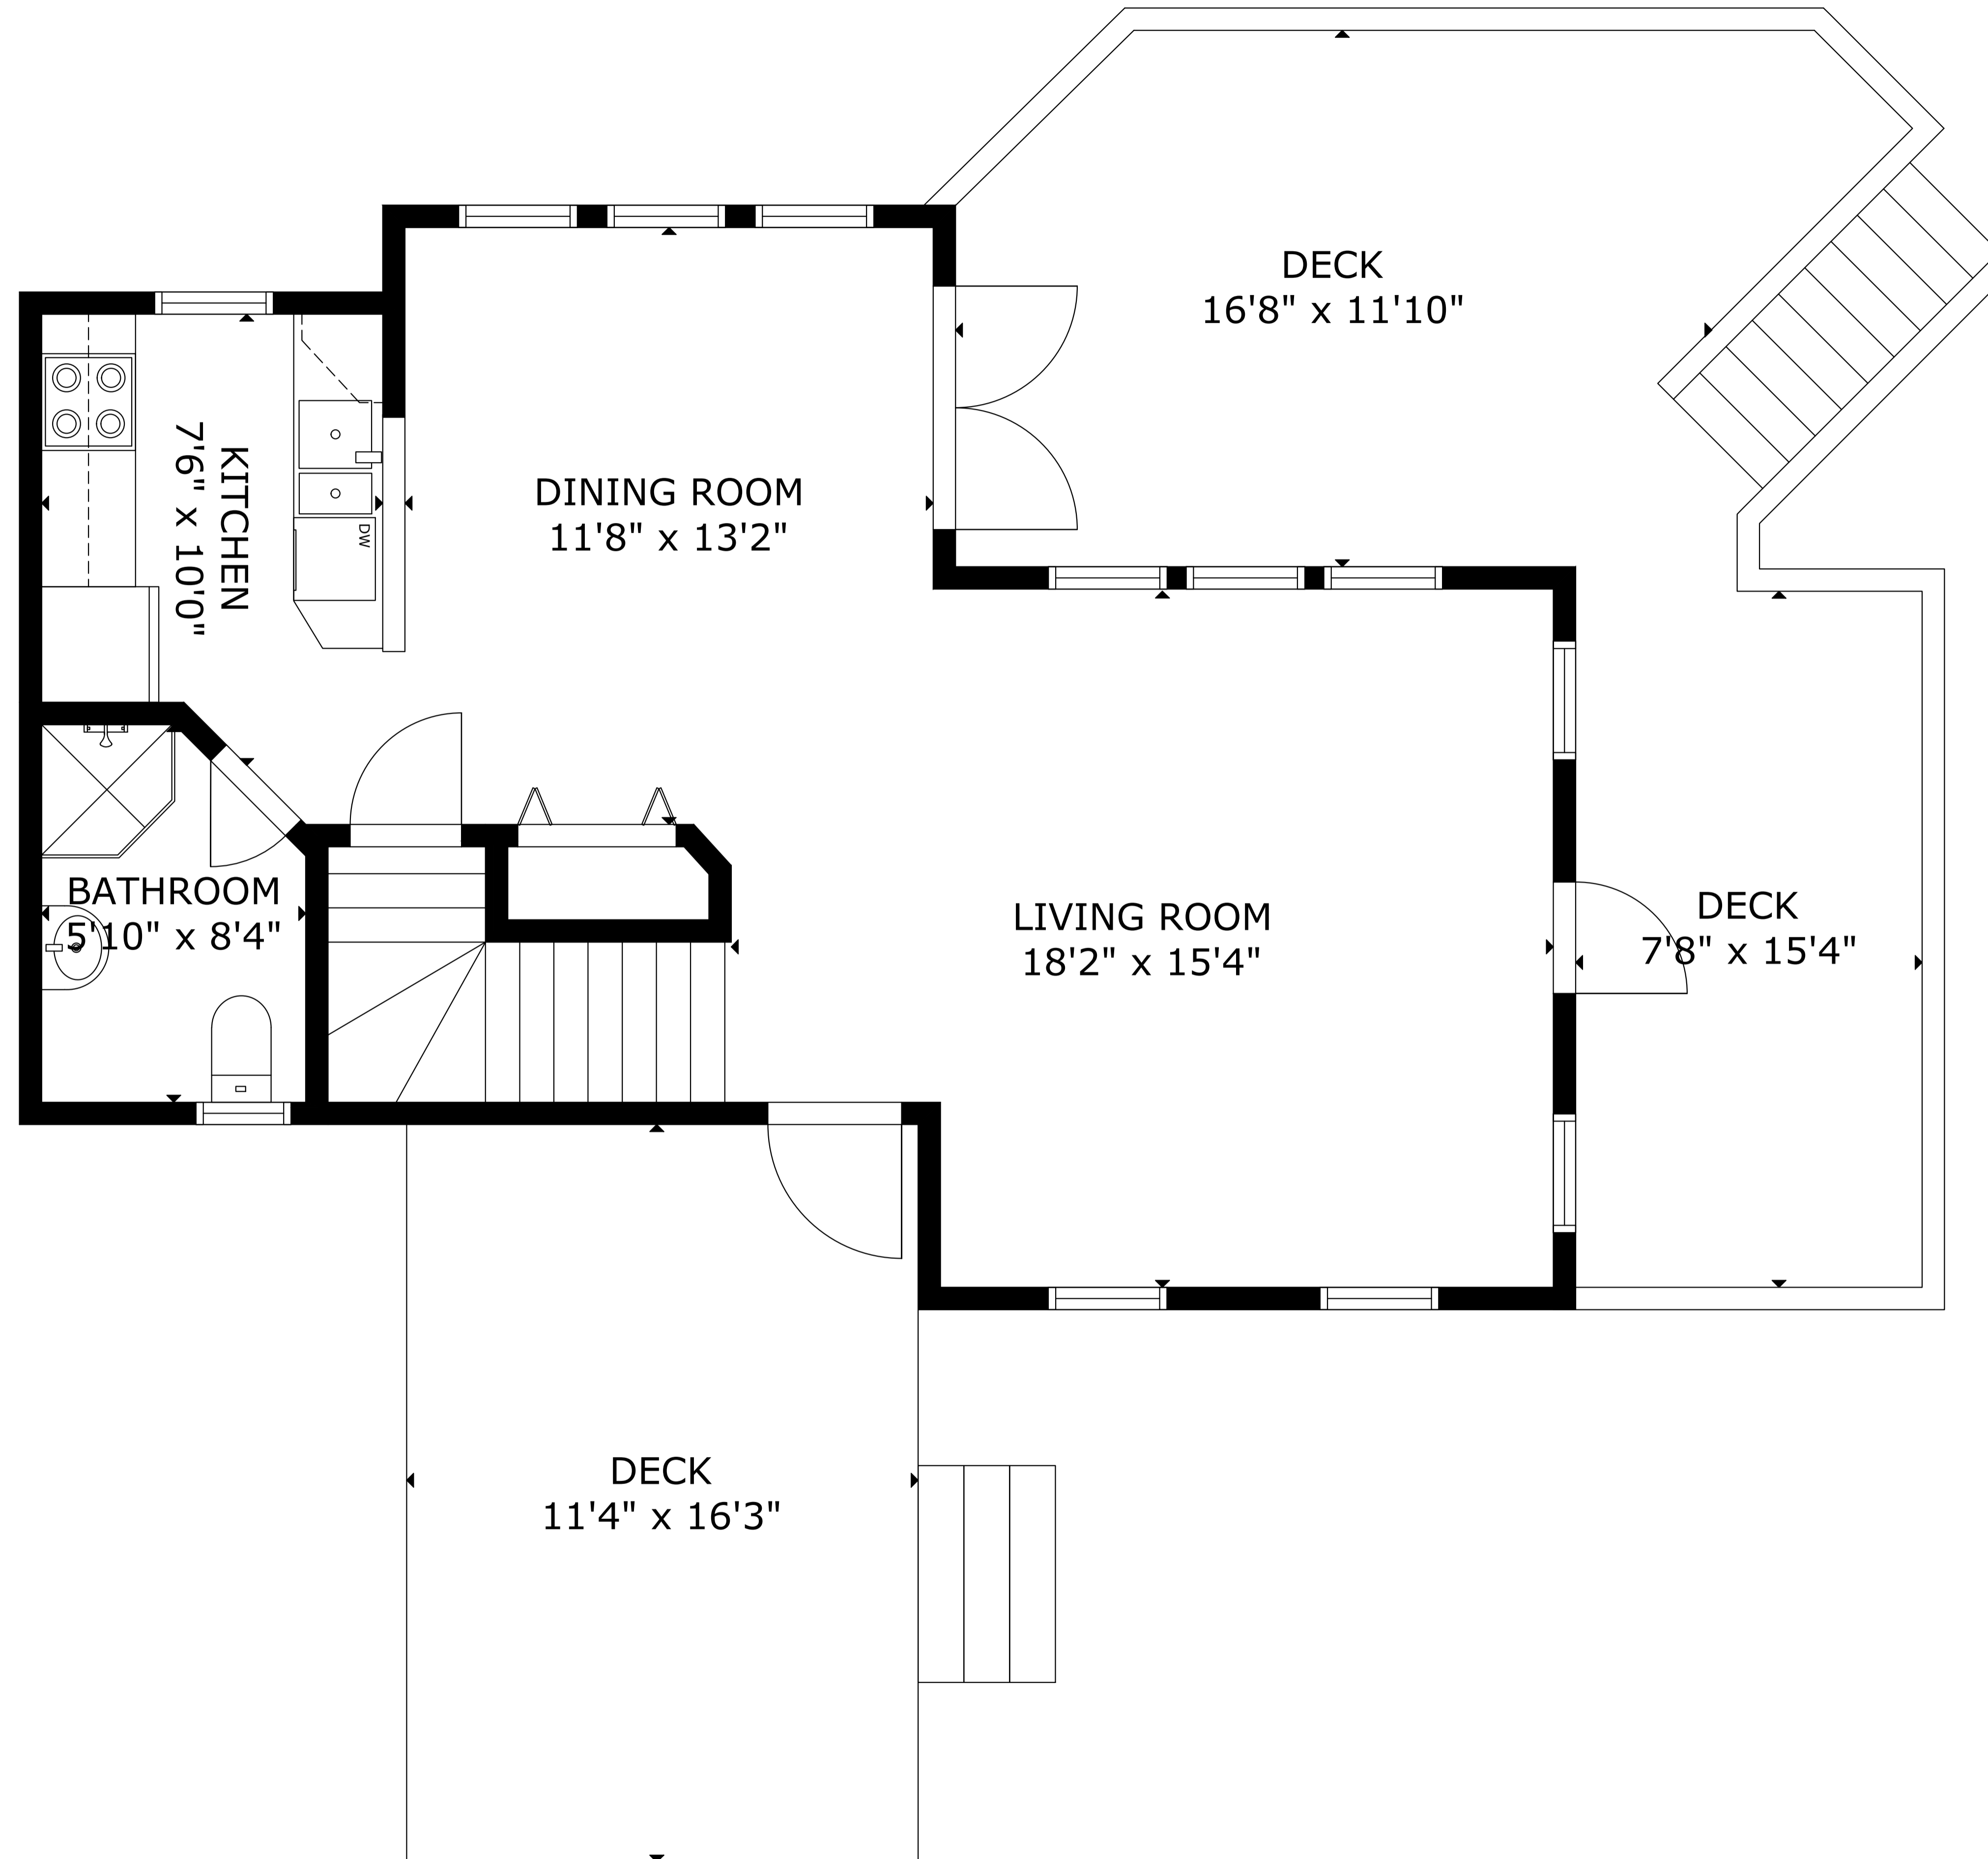

# 18 Mackay Hill Ln, Lunenburg NS B0J 2X0, CA

GROSS INTERNAL AREA  
TOTAL: 1,401 sq.ft  
FLOOR 1: 503 sq.ft, FLOOR 2: 575 sq.ft, FLOOR 3: 323 sq.ft  
EXCLUDED AREAS: DECK: 511 sq.ft  
SIZE AND DIMENSIONS ARE APPROXIMATE, ACTUAL MAY VARY