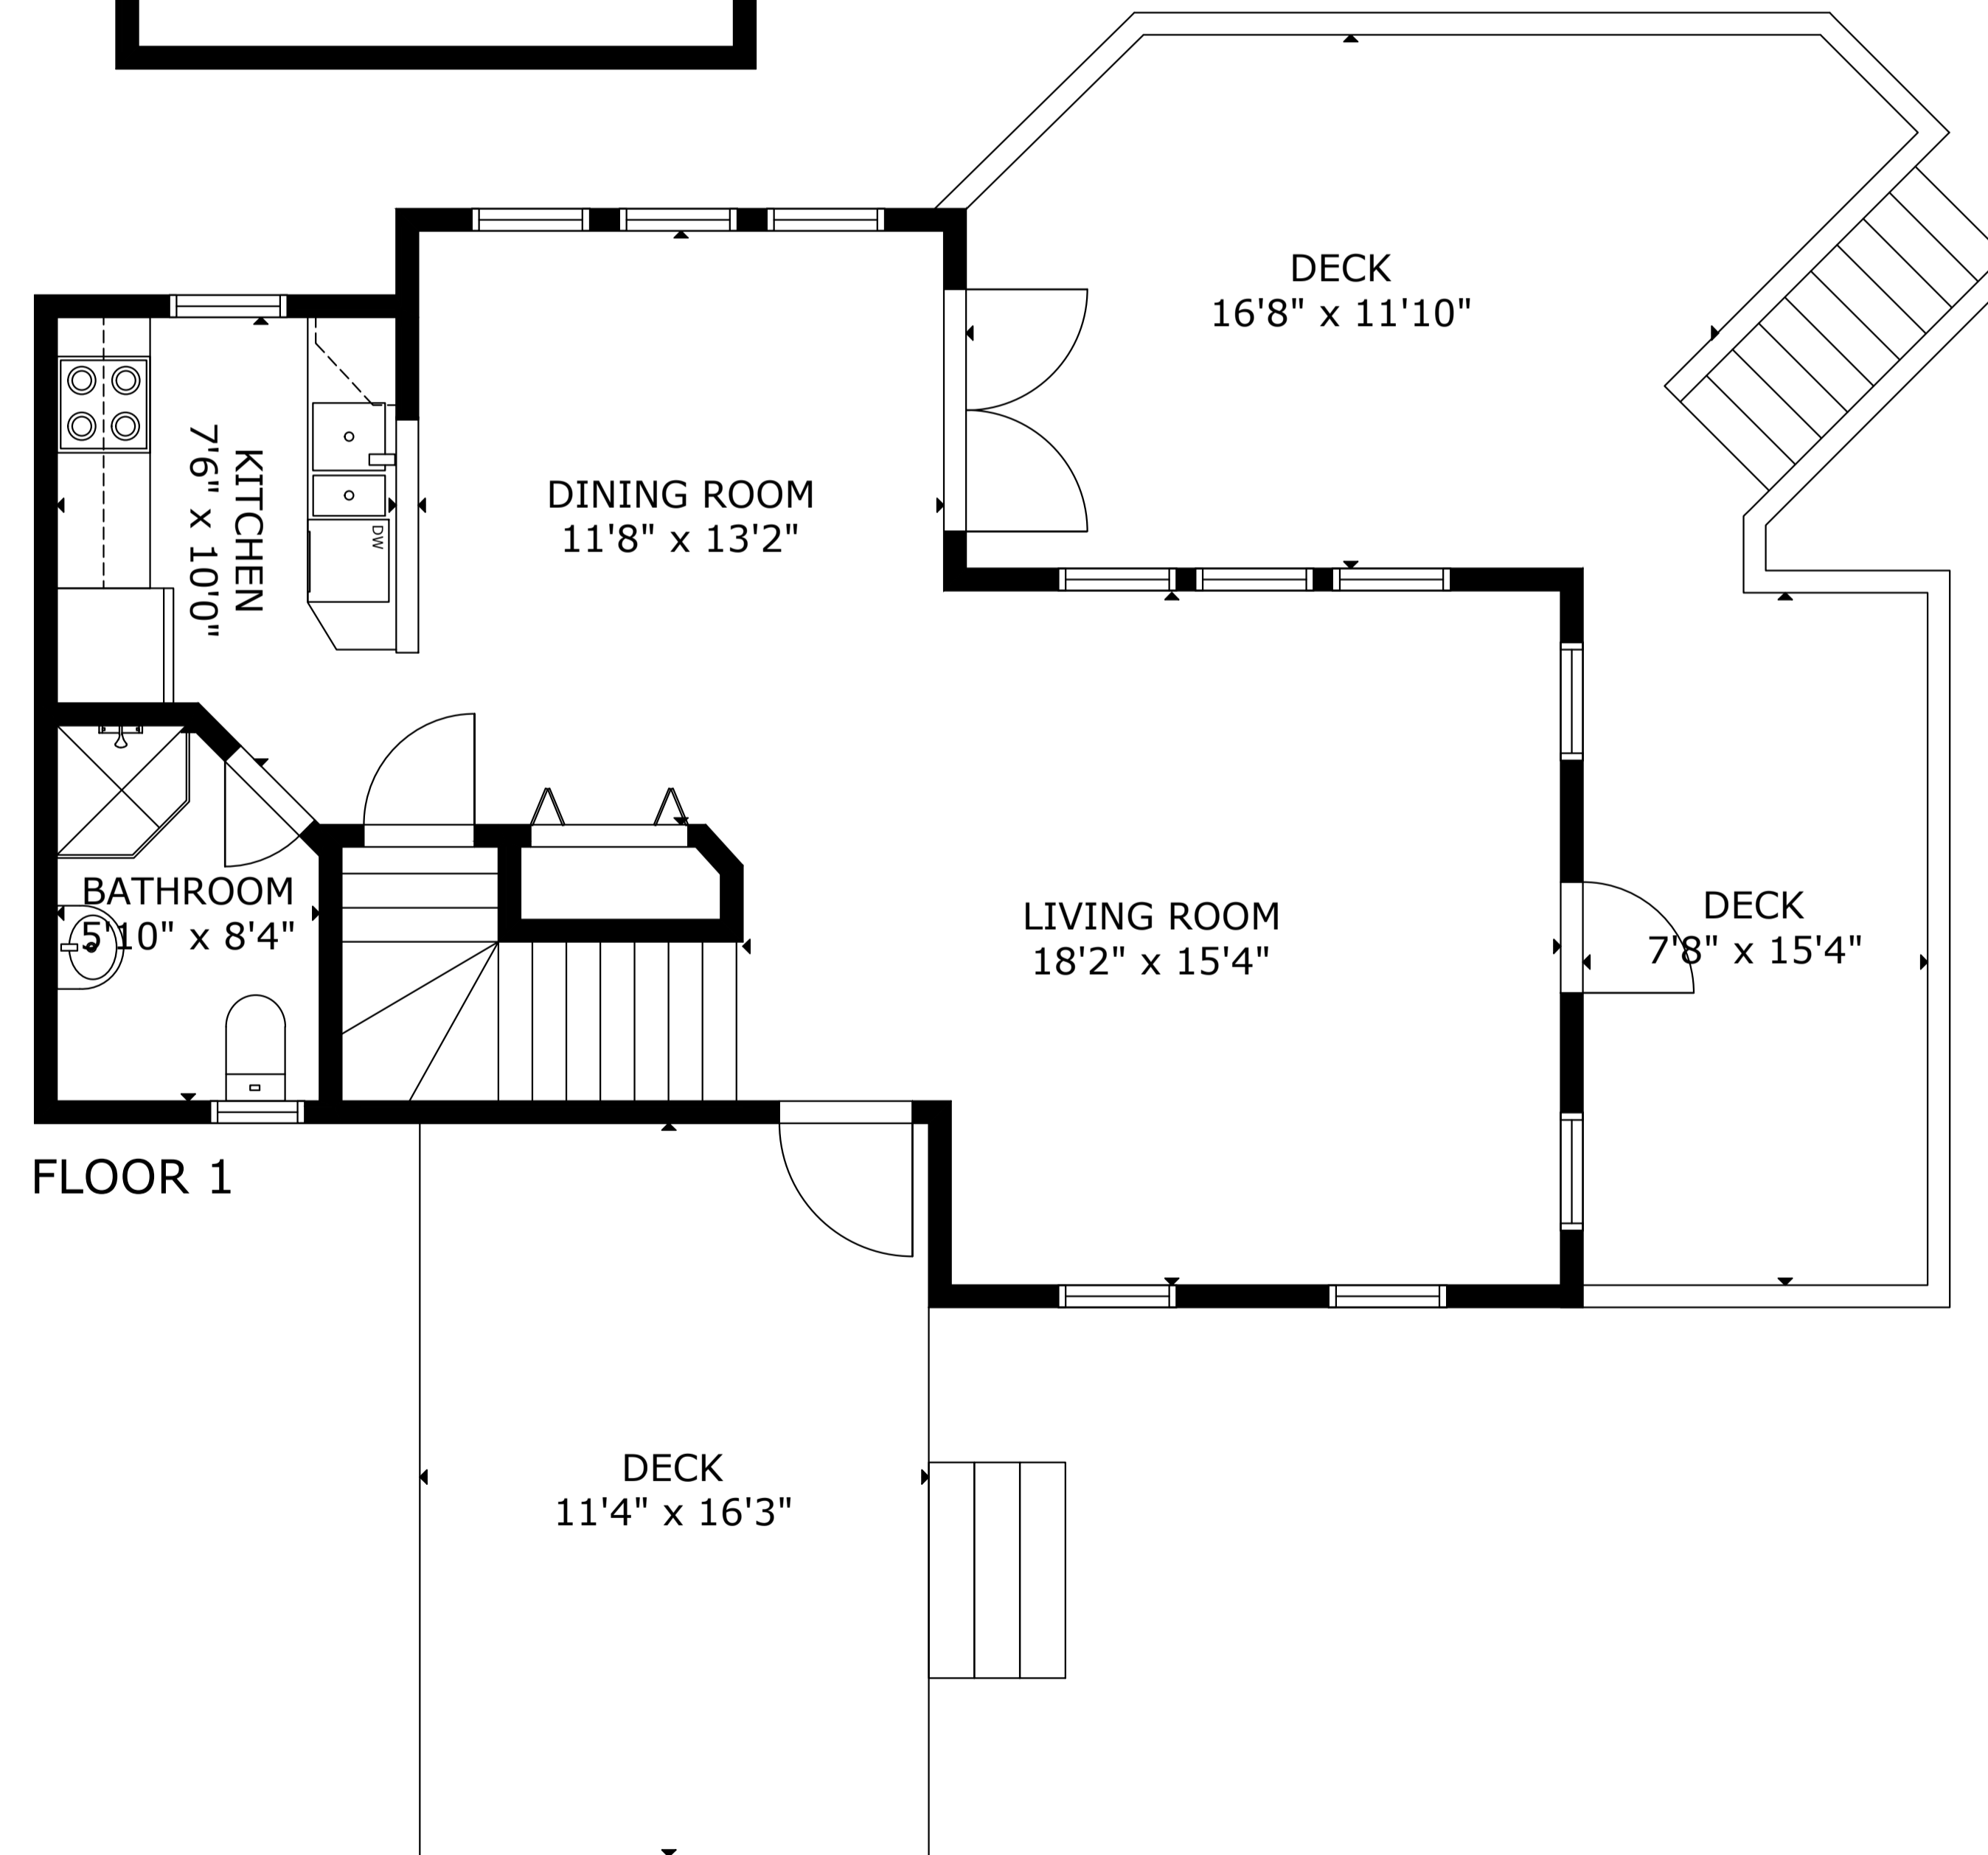

# 18 Mackay Hill Ln, Lunenburg NS B0J 2X0, CA

GROSS INTERNAL AREA  
TOTAL: 1,401 sq.ft  
FLOOR 1: 503 sq.ft, FLOOR 2: 575 sq.ft, FLOOR 3: 323 sq.ft  
EXCLUDED AREAS: DECK: 511 sq.ft  
SIZE AND DIMENSIONS ARE APPROXIMATE, ACTUAL MAY VARY