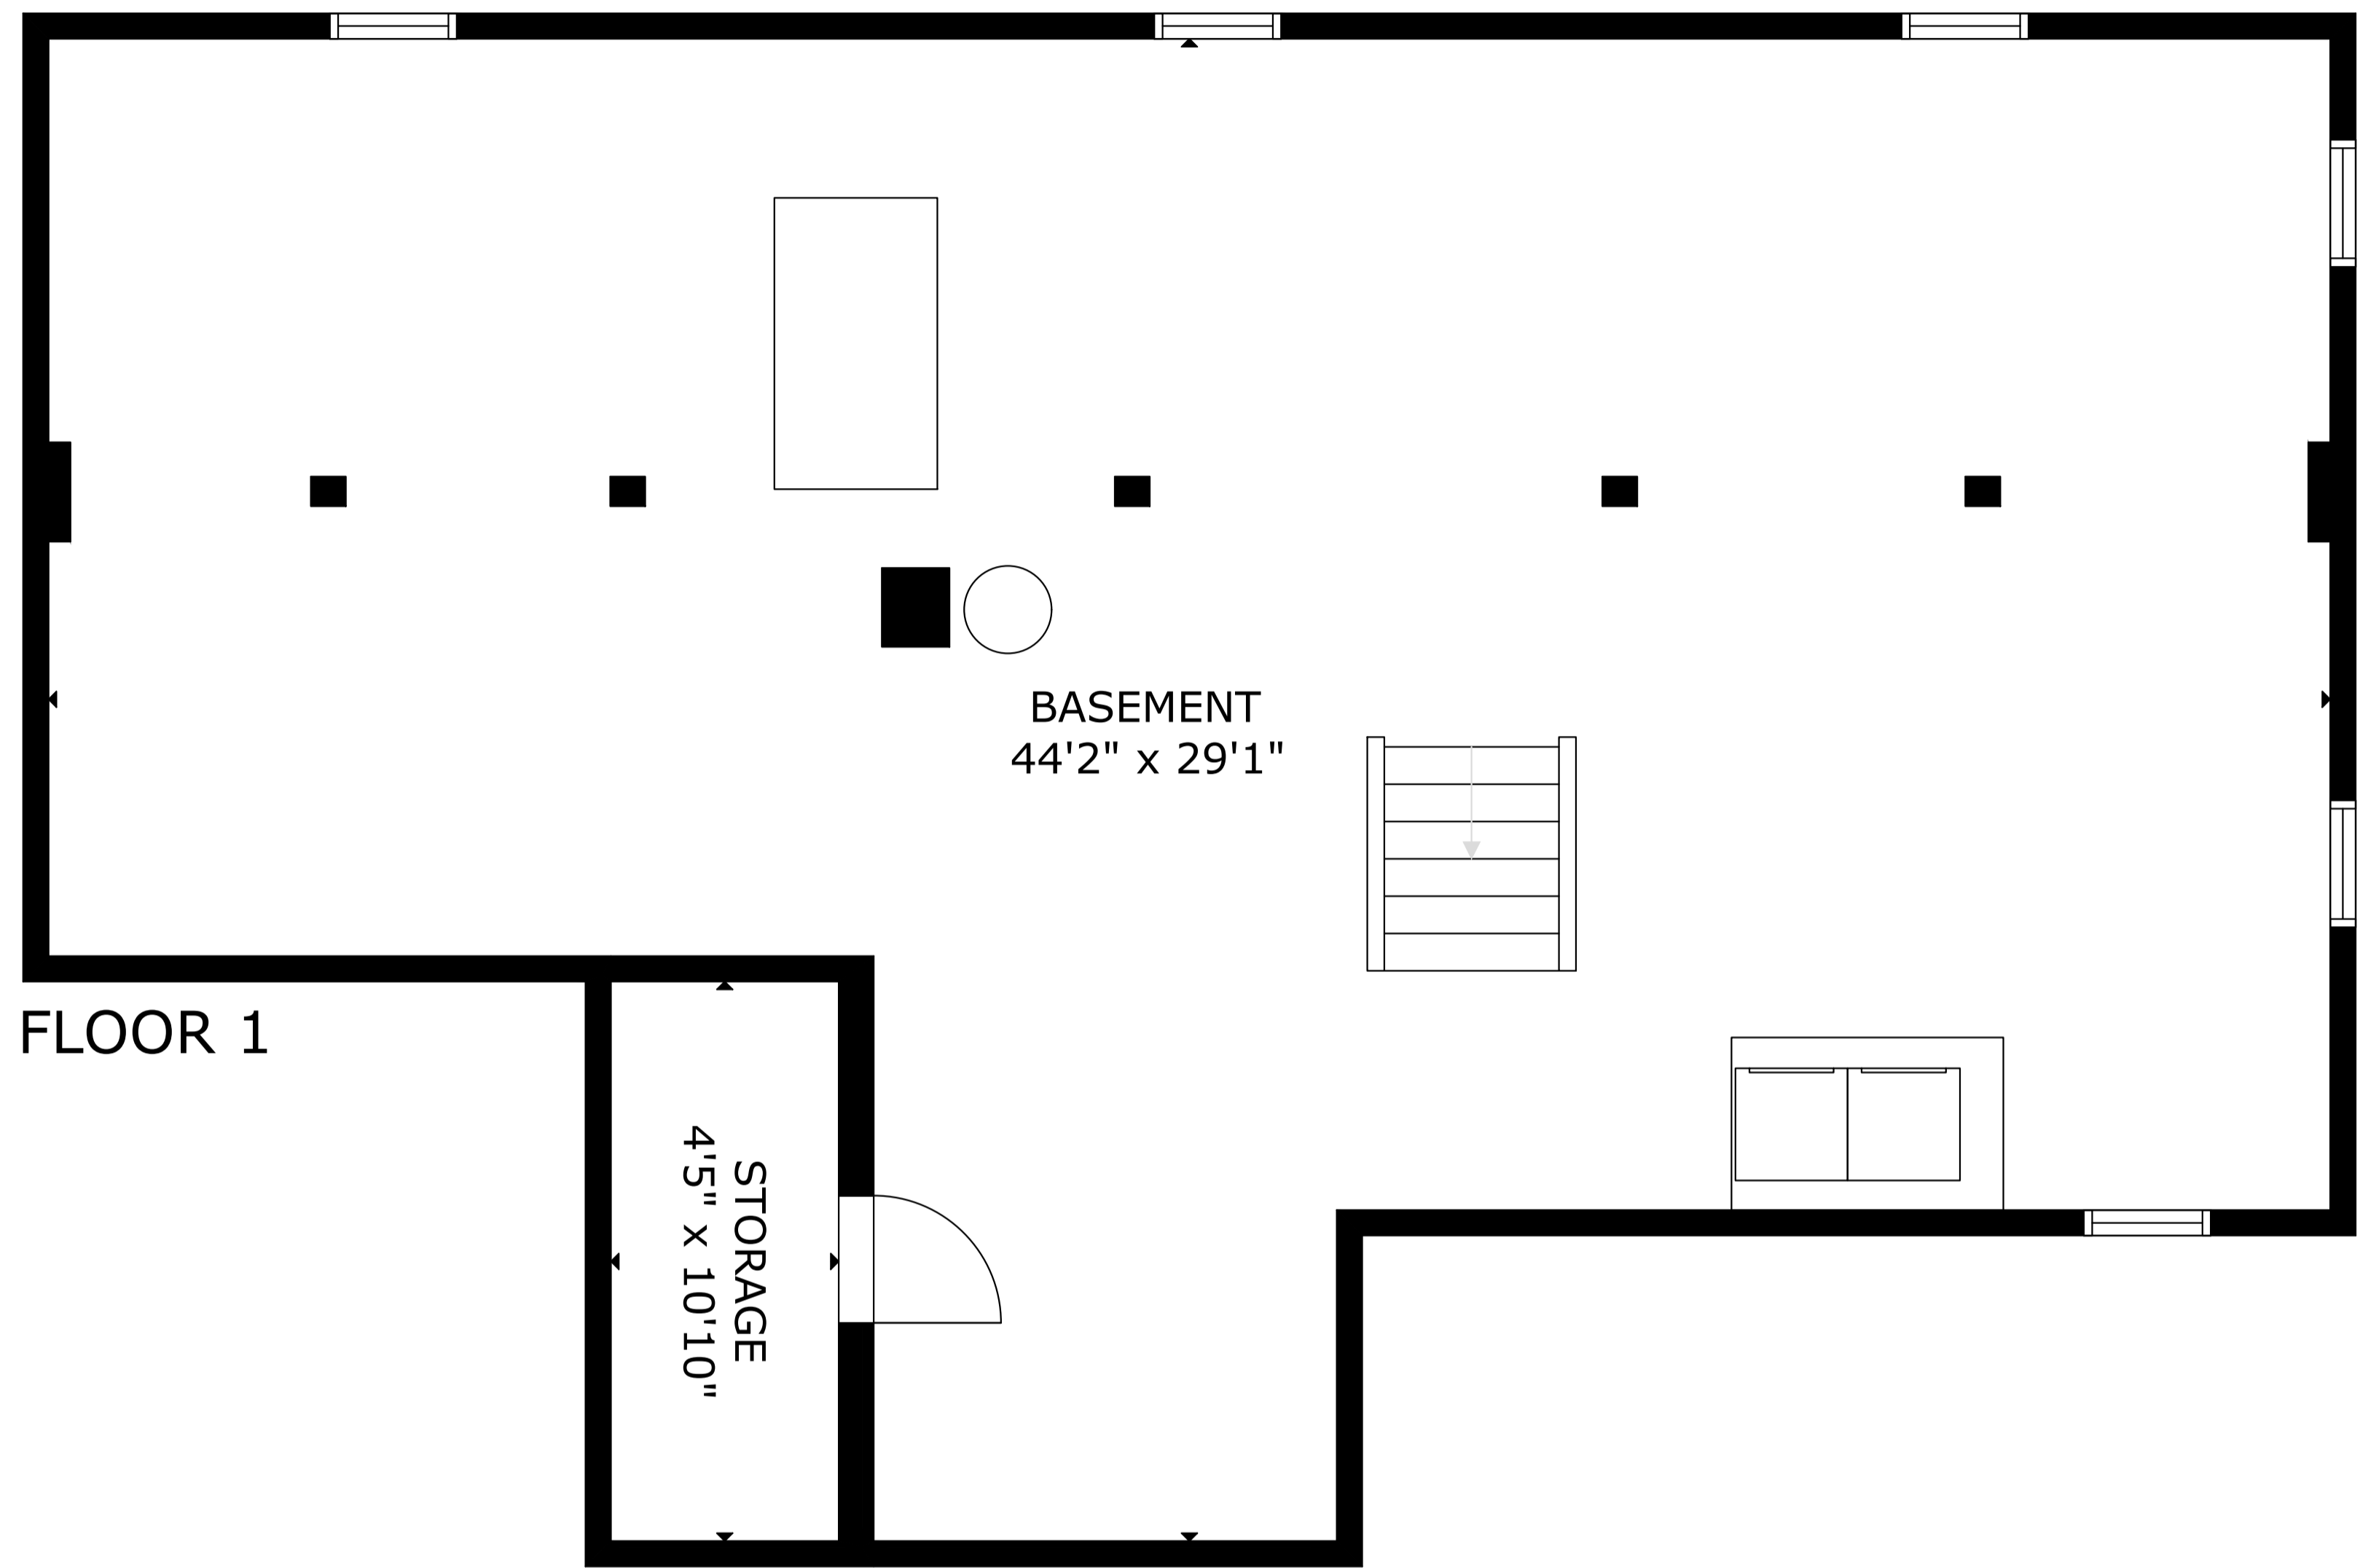

96 Brook St, Lunenburg NS B0J 2C0, CA

GROSS INTERNAL AREA
TOTAL: 2,074 sq ft

FLOOR 1: 1,037 sq ft, FLOOR 2: 1,037 sq ft

EXCLUDED AREA: GARAGE: 214 sq ft, PORCH: 49 sq ft, PATIO: 293 sq ft

SIZE AND DIMENSIONS ARE APPROXIMATE, ACTUAL MAY VARY