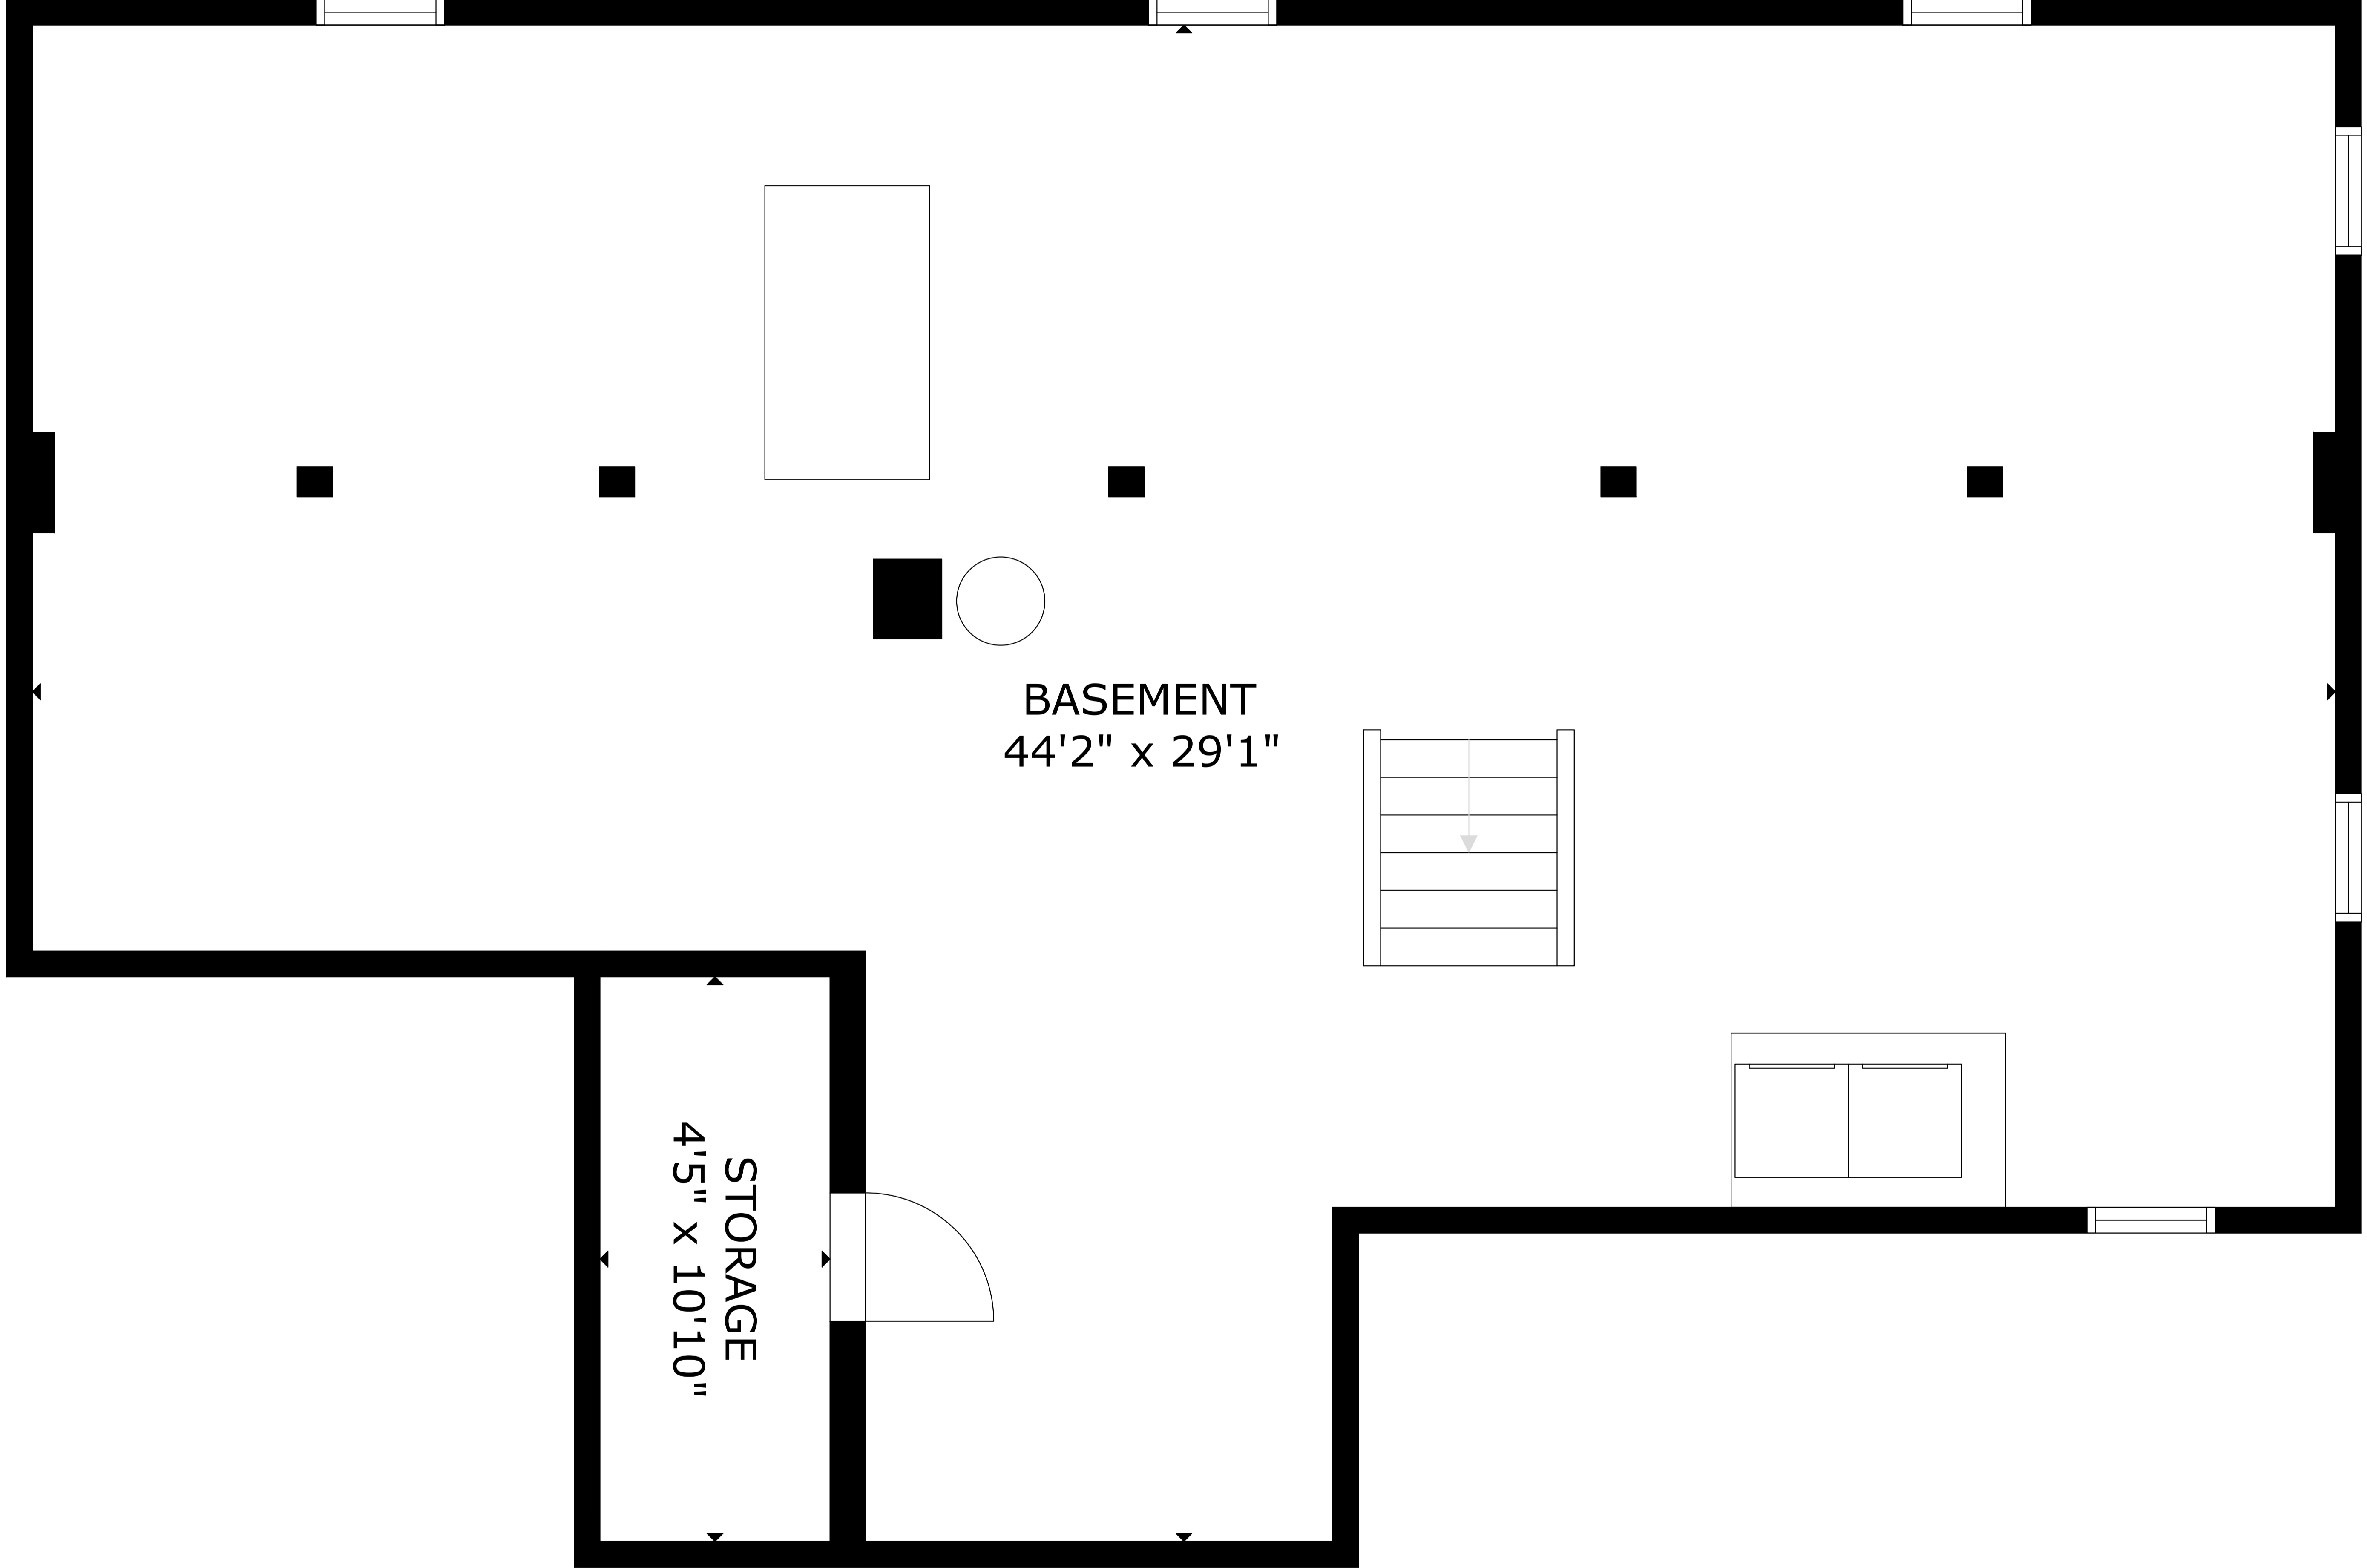

96 Brook St, Lunenburg NS B0J 2C0, CA

GROSS INTERNAL AREA
TOTAL: 2,074 sq ft

FLOOR 1: 1,037 sq ft, FLOOR 2: 1,037 sq ft

EXCLUDED AREA: GARAGE: 214 sq ft, PORCH: 49 sq ft, PATIO: 293 sq ft

SIZE AND DIMENSIONS ARE APPROXIMATE, ACTUAL MAY VARY