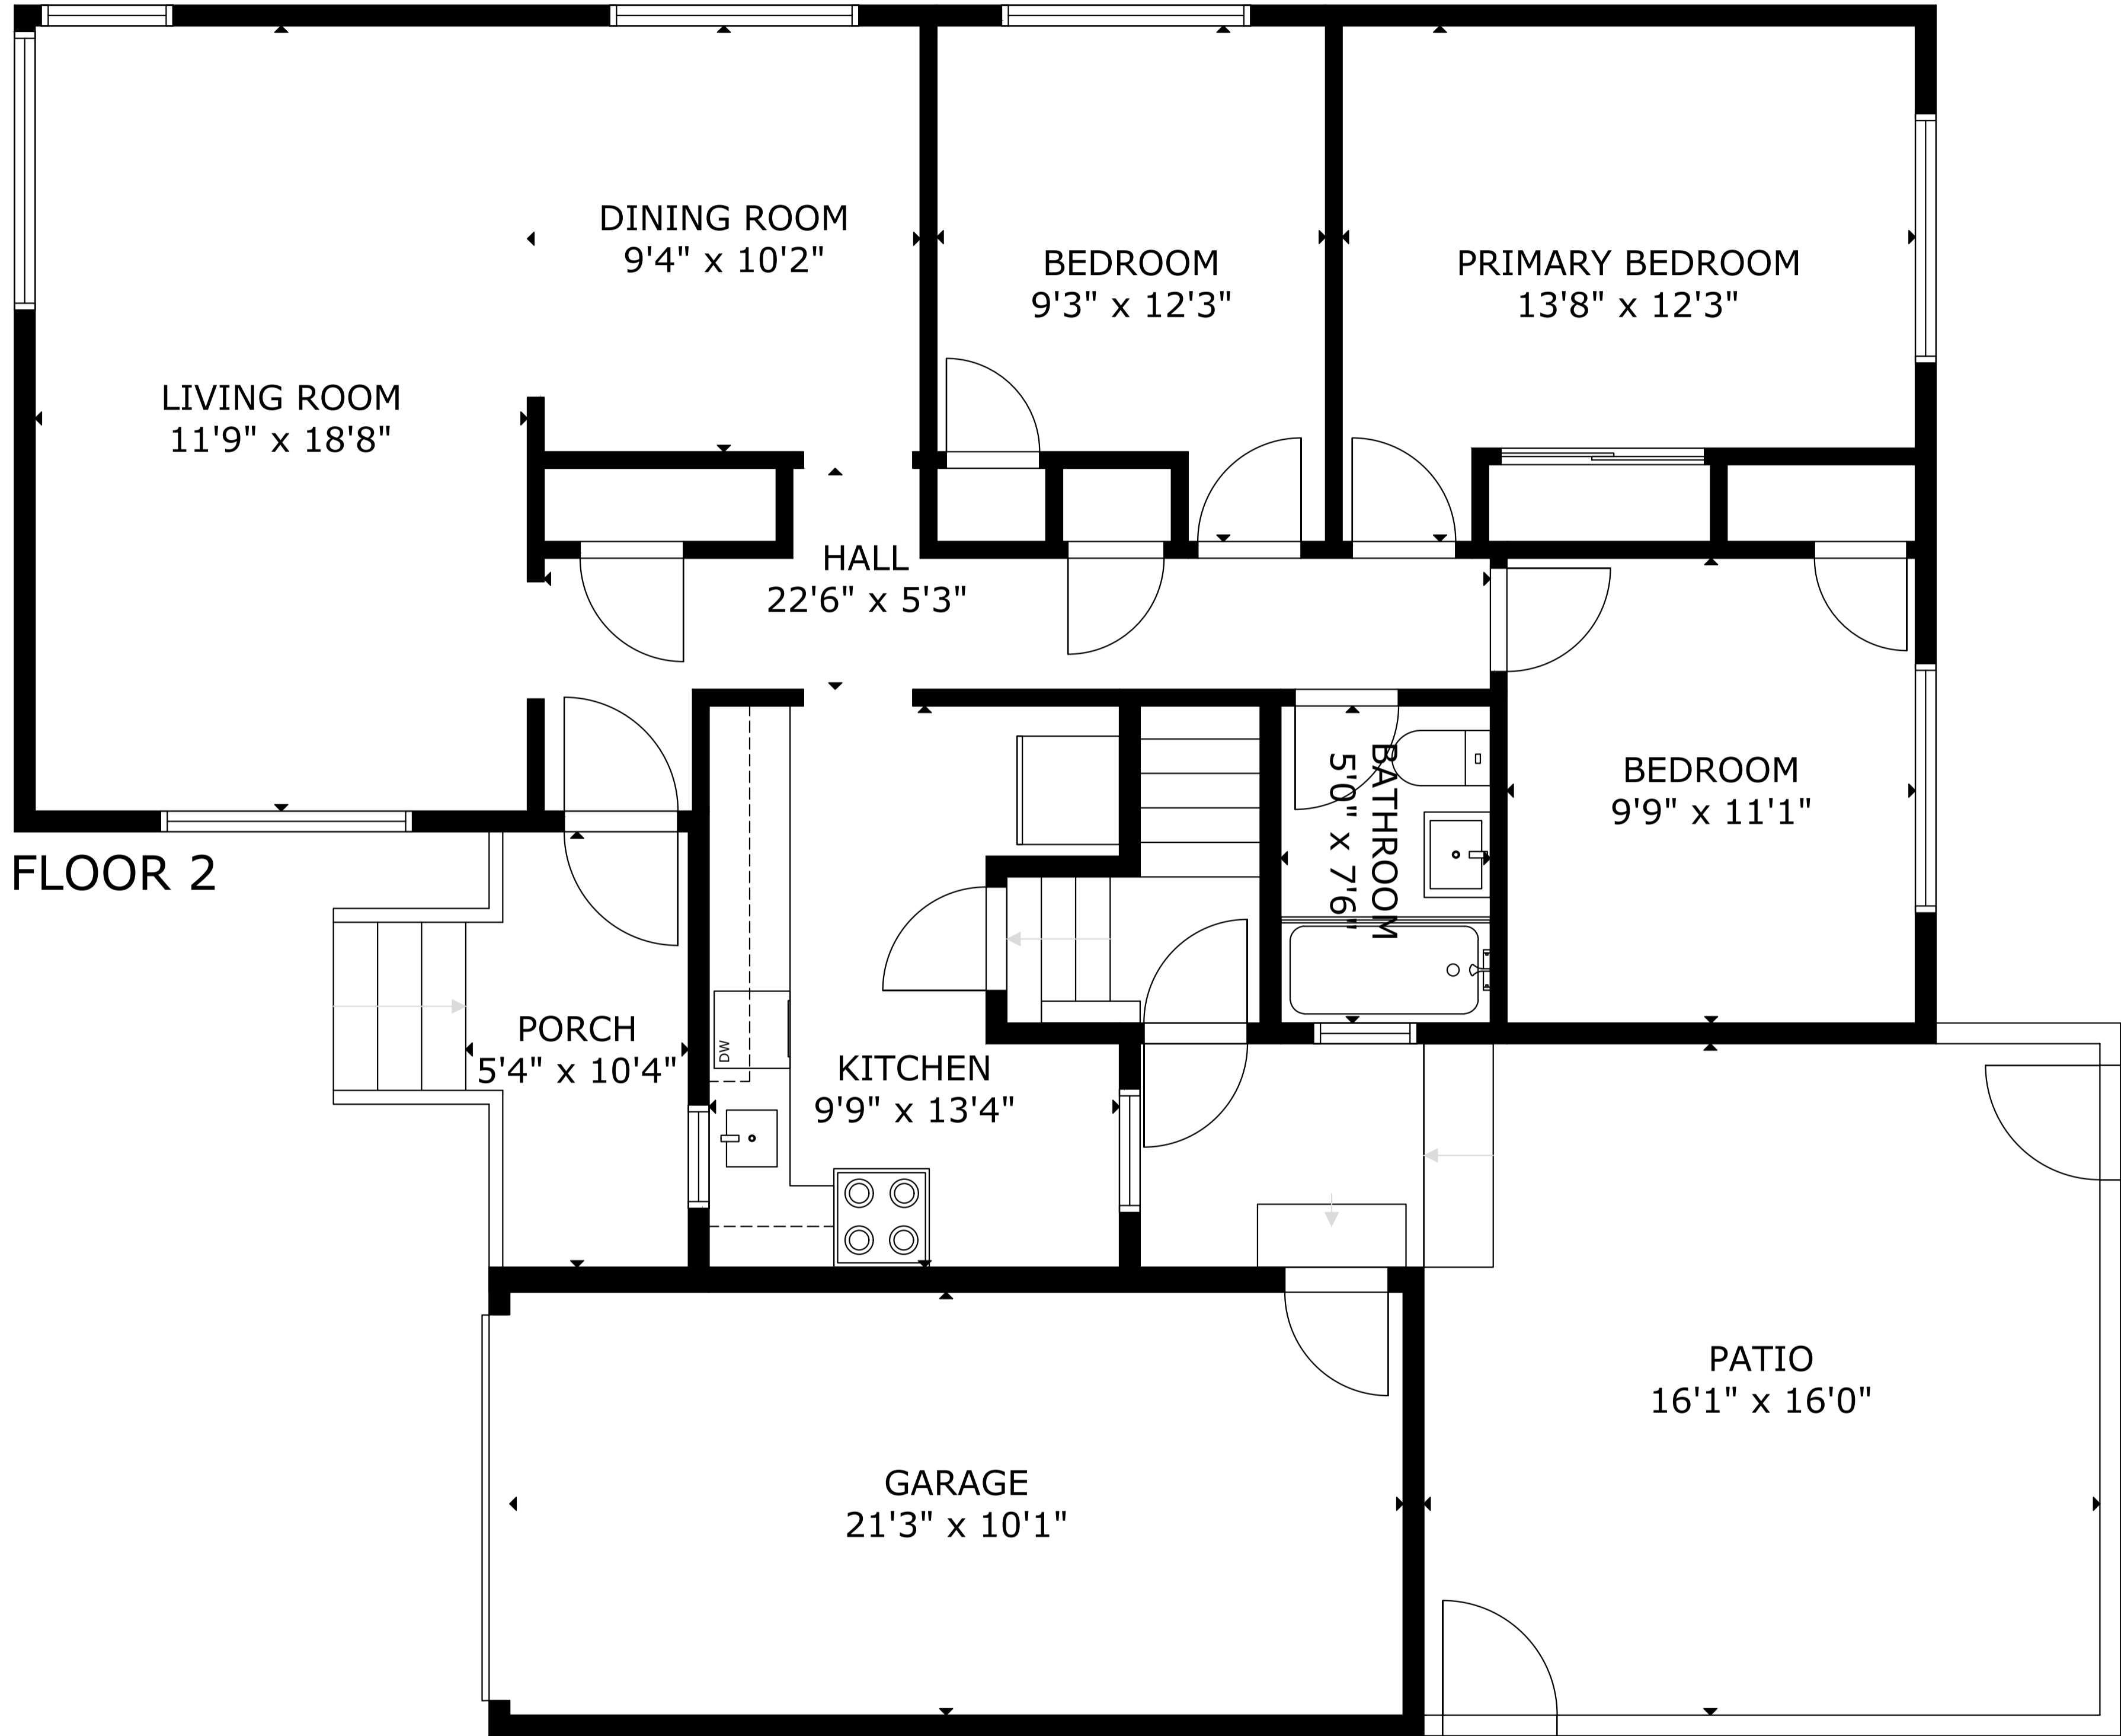

96 Brook St, Lunenburg NS B0J 2C0, CA

GROSS INTERNAL AREA
TOTAL: 2,074 sq ft

FLOOR 1: 1,037 sq ft, FLOOR 2: 1,037 sq ft

EXCLUDED AREA: GARAGE: 214 sq ft, PORCH: 49 sq ft, PATIO: 293 sq ft

SIZE AND DIMENSIONS ARE APPROXIMATE, ACTUAL MAY VARY