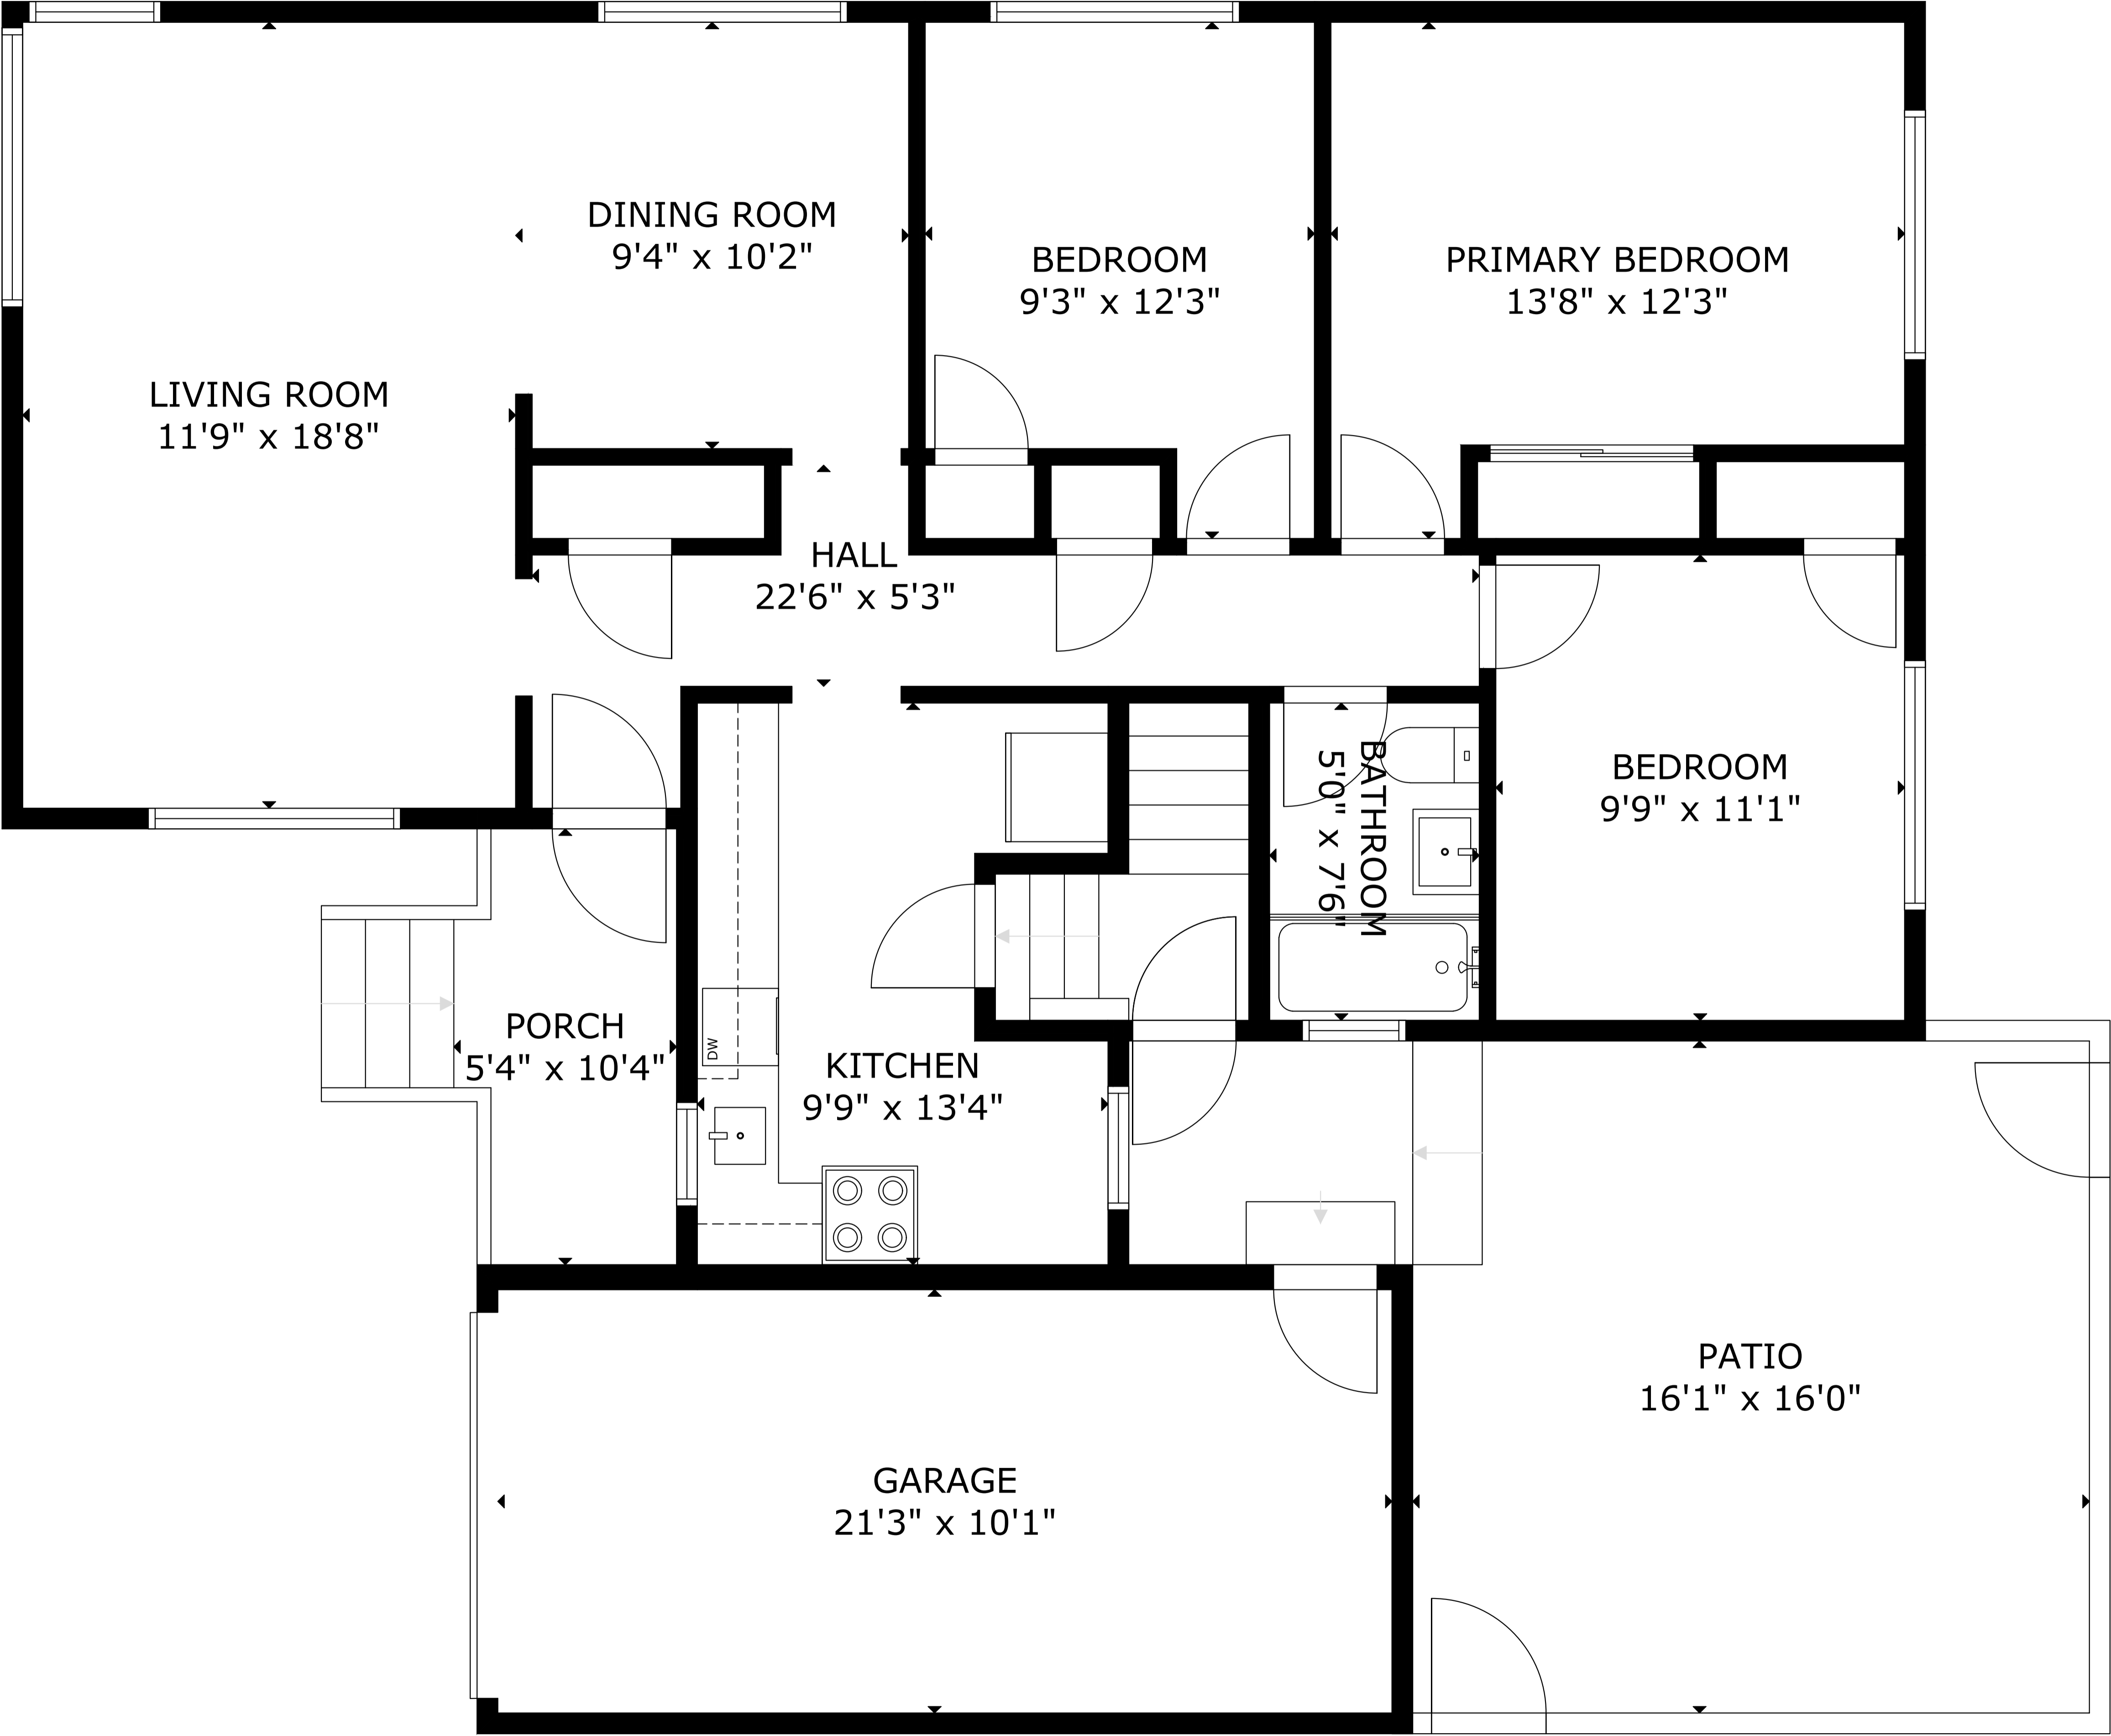

96 Brook St, Lunenburg NS B0J 2C0, CA

GROSS INTERNAL AREA
TOTAL: 2,074 sq ft

FLOOR 1: 1,037 sq ft, FLOOR 2: 1,037 sq ft

EXCLUDED AREA: GARAGE: 214 sq ft, PORCH: 49 sq ft, PATIO: 293 sq ft

SIZE AND DIMENSIONS ARE APPROXIMATE, ACTUAL MAY VARY