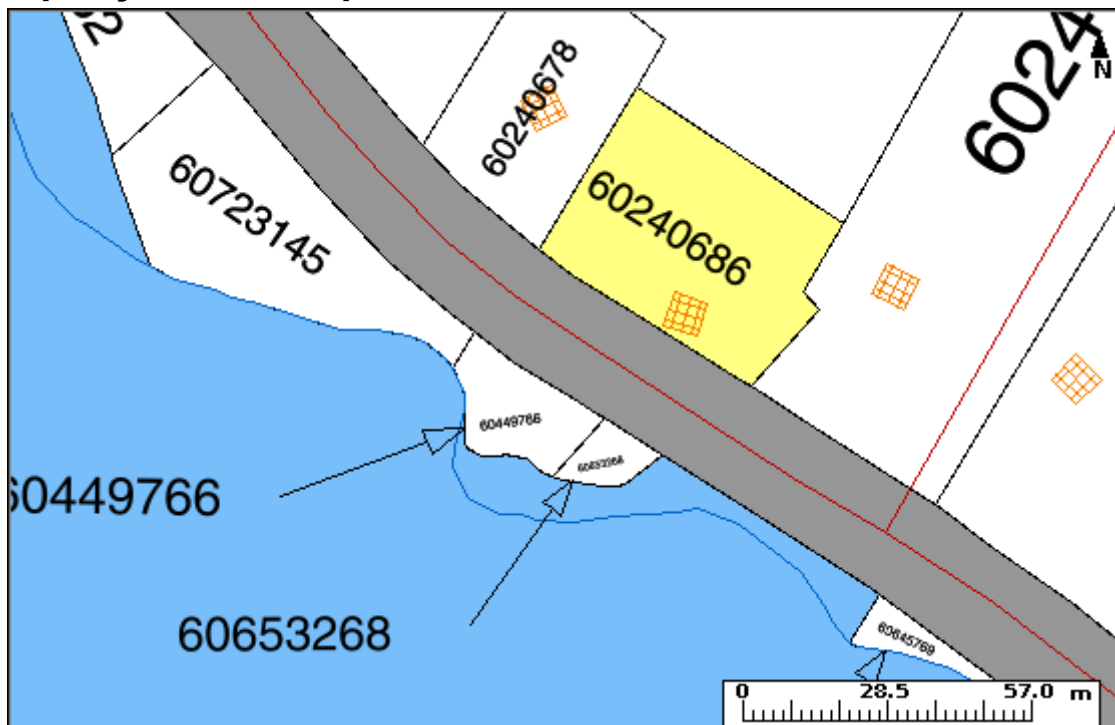

### Property Online Map

PID: 60240686 AAN: 00942375  
County: LUNENBURG COUNTY Address: 5574 HIGHWAY 332  
LR Status: LAND REGISTRATION MIDDLE LAHAVE

The Provincial mapping is a graphical representation of property boundaries which approximate the size, configuration and location of parcels. Care has been taken to ensure the best possible quality, however, this map is not a land survey and is not intended to be used for legal descriptions or to calculate exact dimensions or area. The Provincial mapping is not conclusive as to the location, boundaries or extent of a parcel [*Land Registration Act* subsection 21(2)]. THIS IS NOT AN OFFICIAL RECORD.